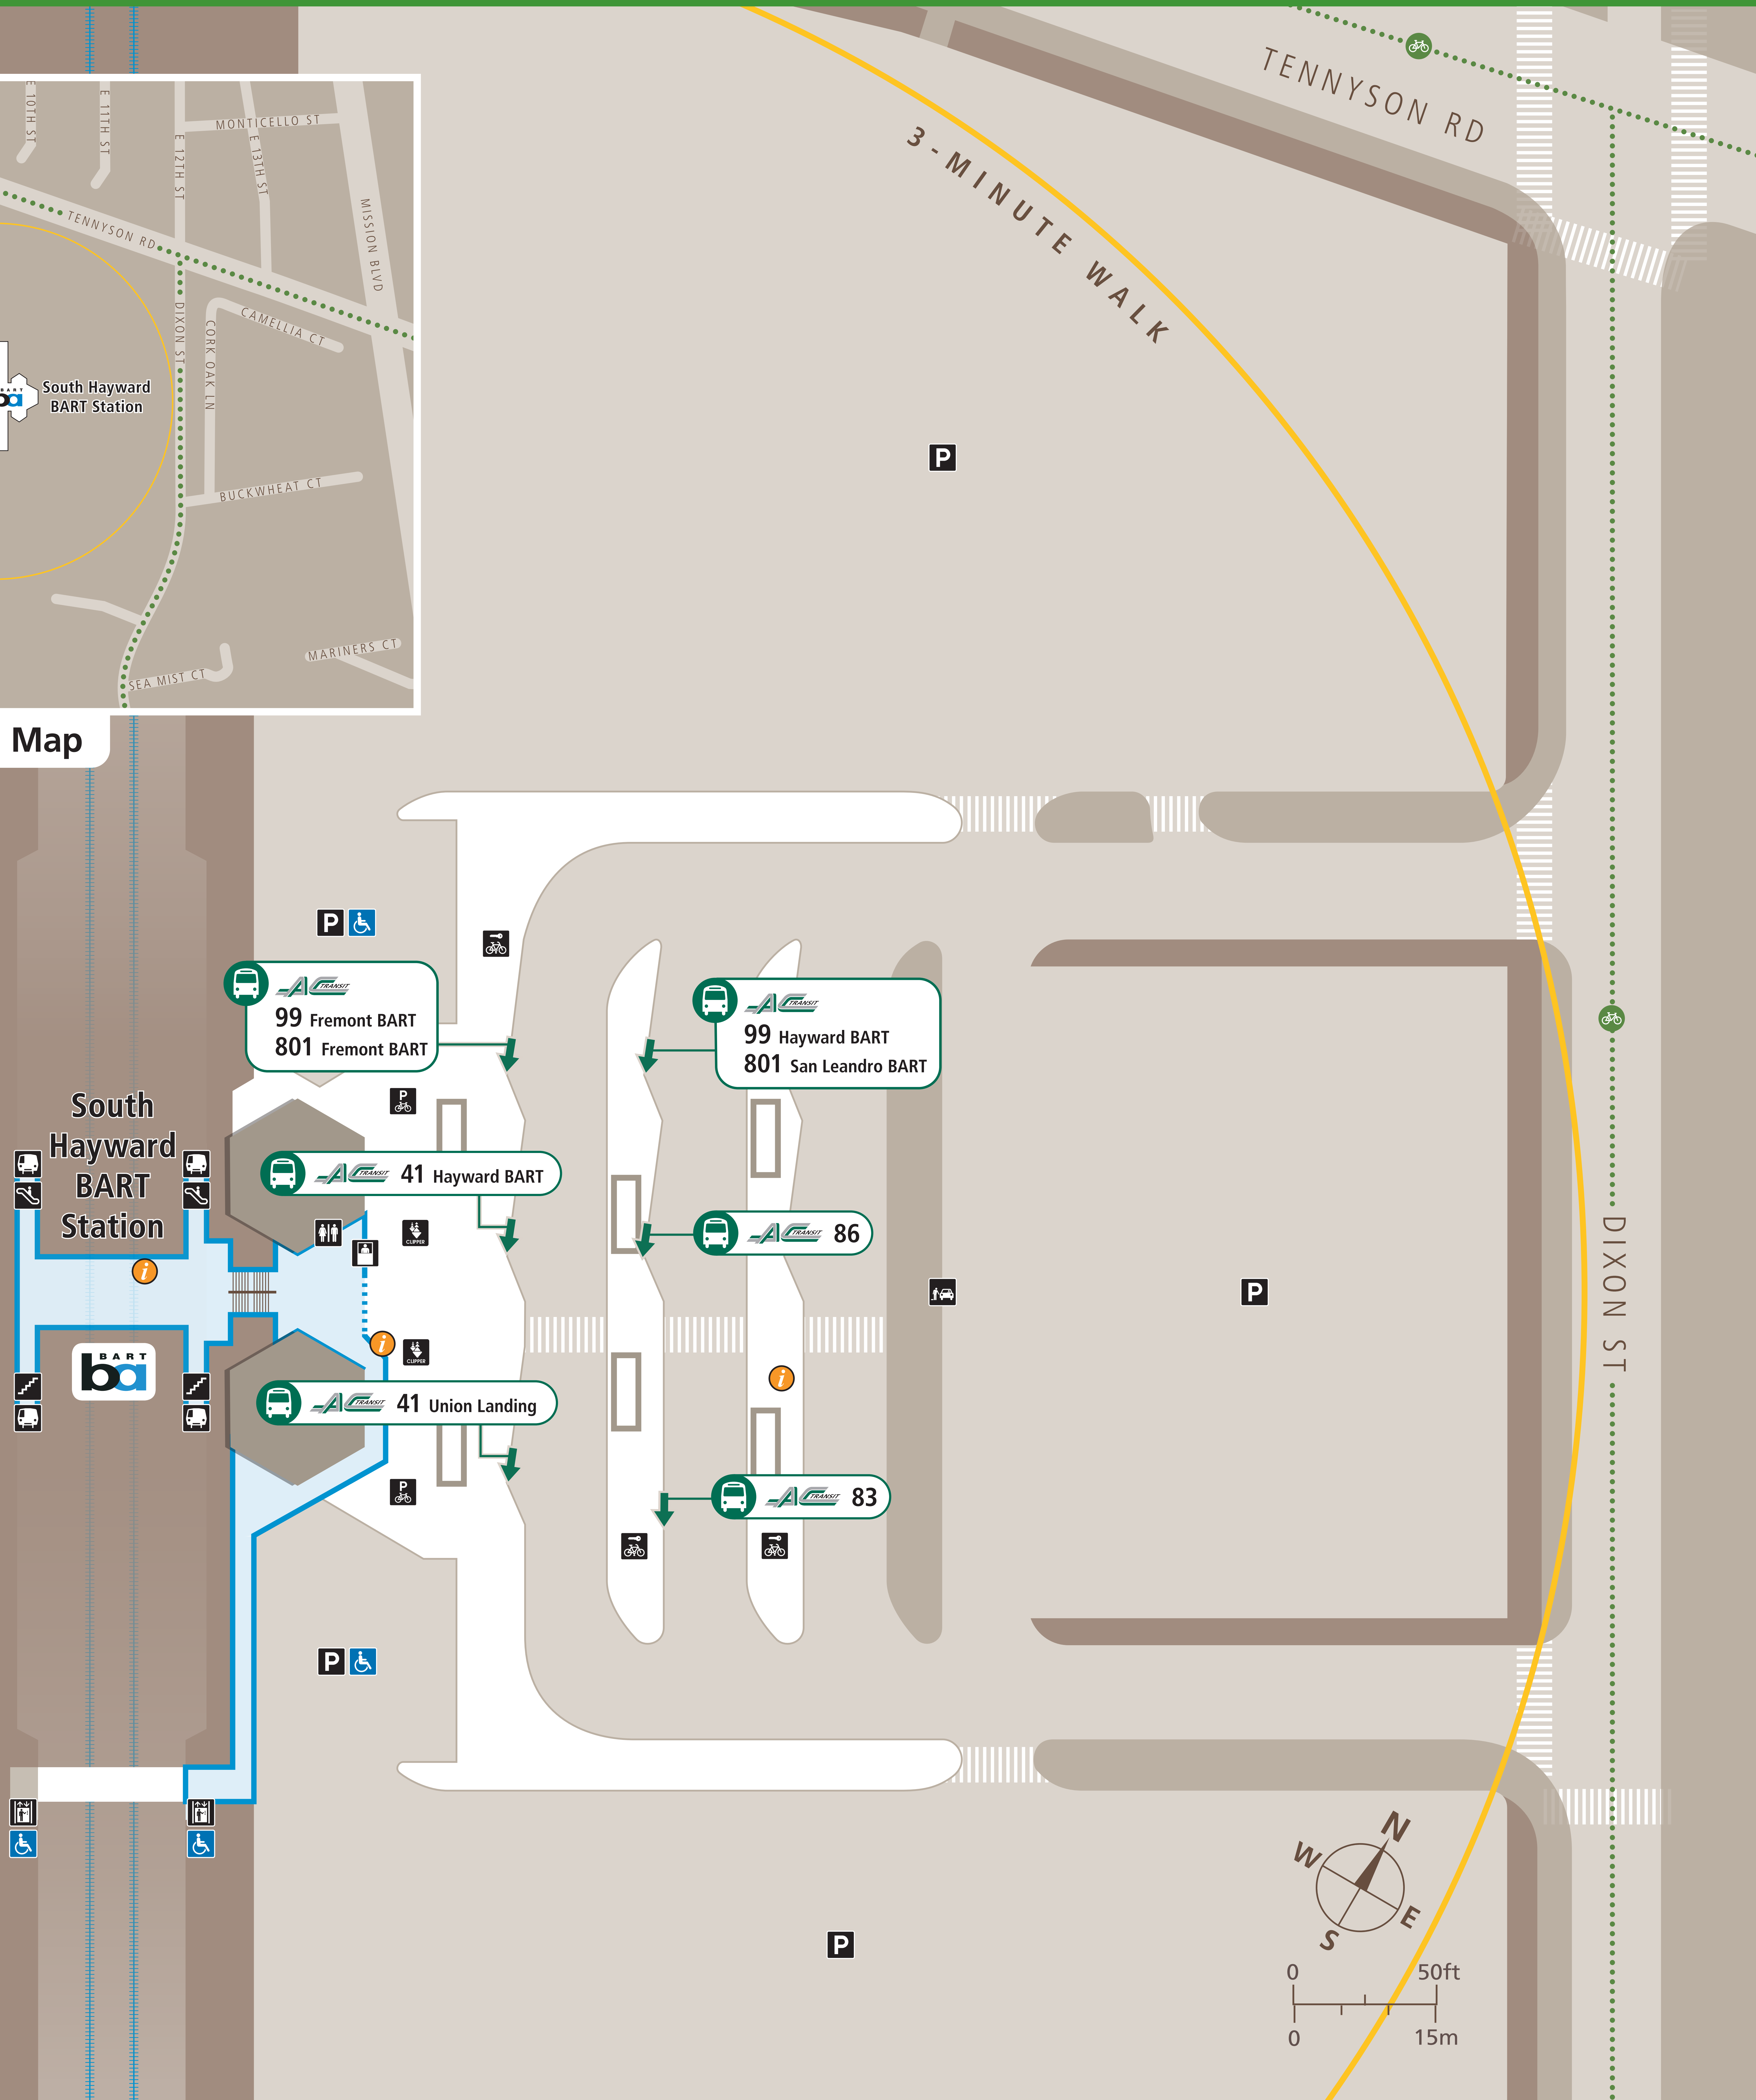

Transit Stops

Paradas del tránsito

公車站地圖

Transit Information

South Hayward Station

Hayward

Map Key

- You Are Here
- 3-Minute Walk
  500ft/150m Radius
- Transit Information
- BART Train
- Bus
- Transit Stop
- Bicycle Lockers
- Bicycle Parking
- Bicycle Routes
- Elevator
- Escalator
- Parking
- Passenger Pick-up/Drop-off
- Restrooms
- Stairs
- Station Agent Booth
- Ticket Vending:
  - Clipper/BART Tickets
  - Addfare
  - Wheelchair Accessible

Transit Lines

1. AC Transit Buses

Local Bus Lines	
41	Hayward BART
41	Union Landing Transit Center
83	Hayward BART
86	Hayward BART
99	Fremont BART
99	Hayward BART
All Nighter Lines	
801	San Leandro BART
801	Fremont BART

Call 511 | 511.org