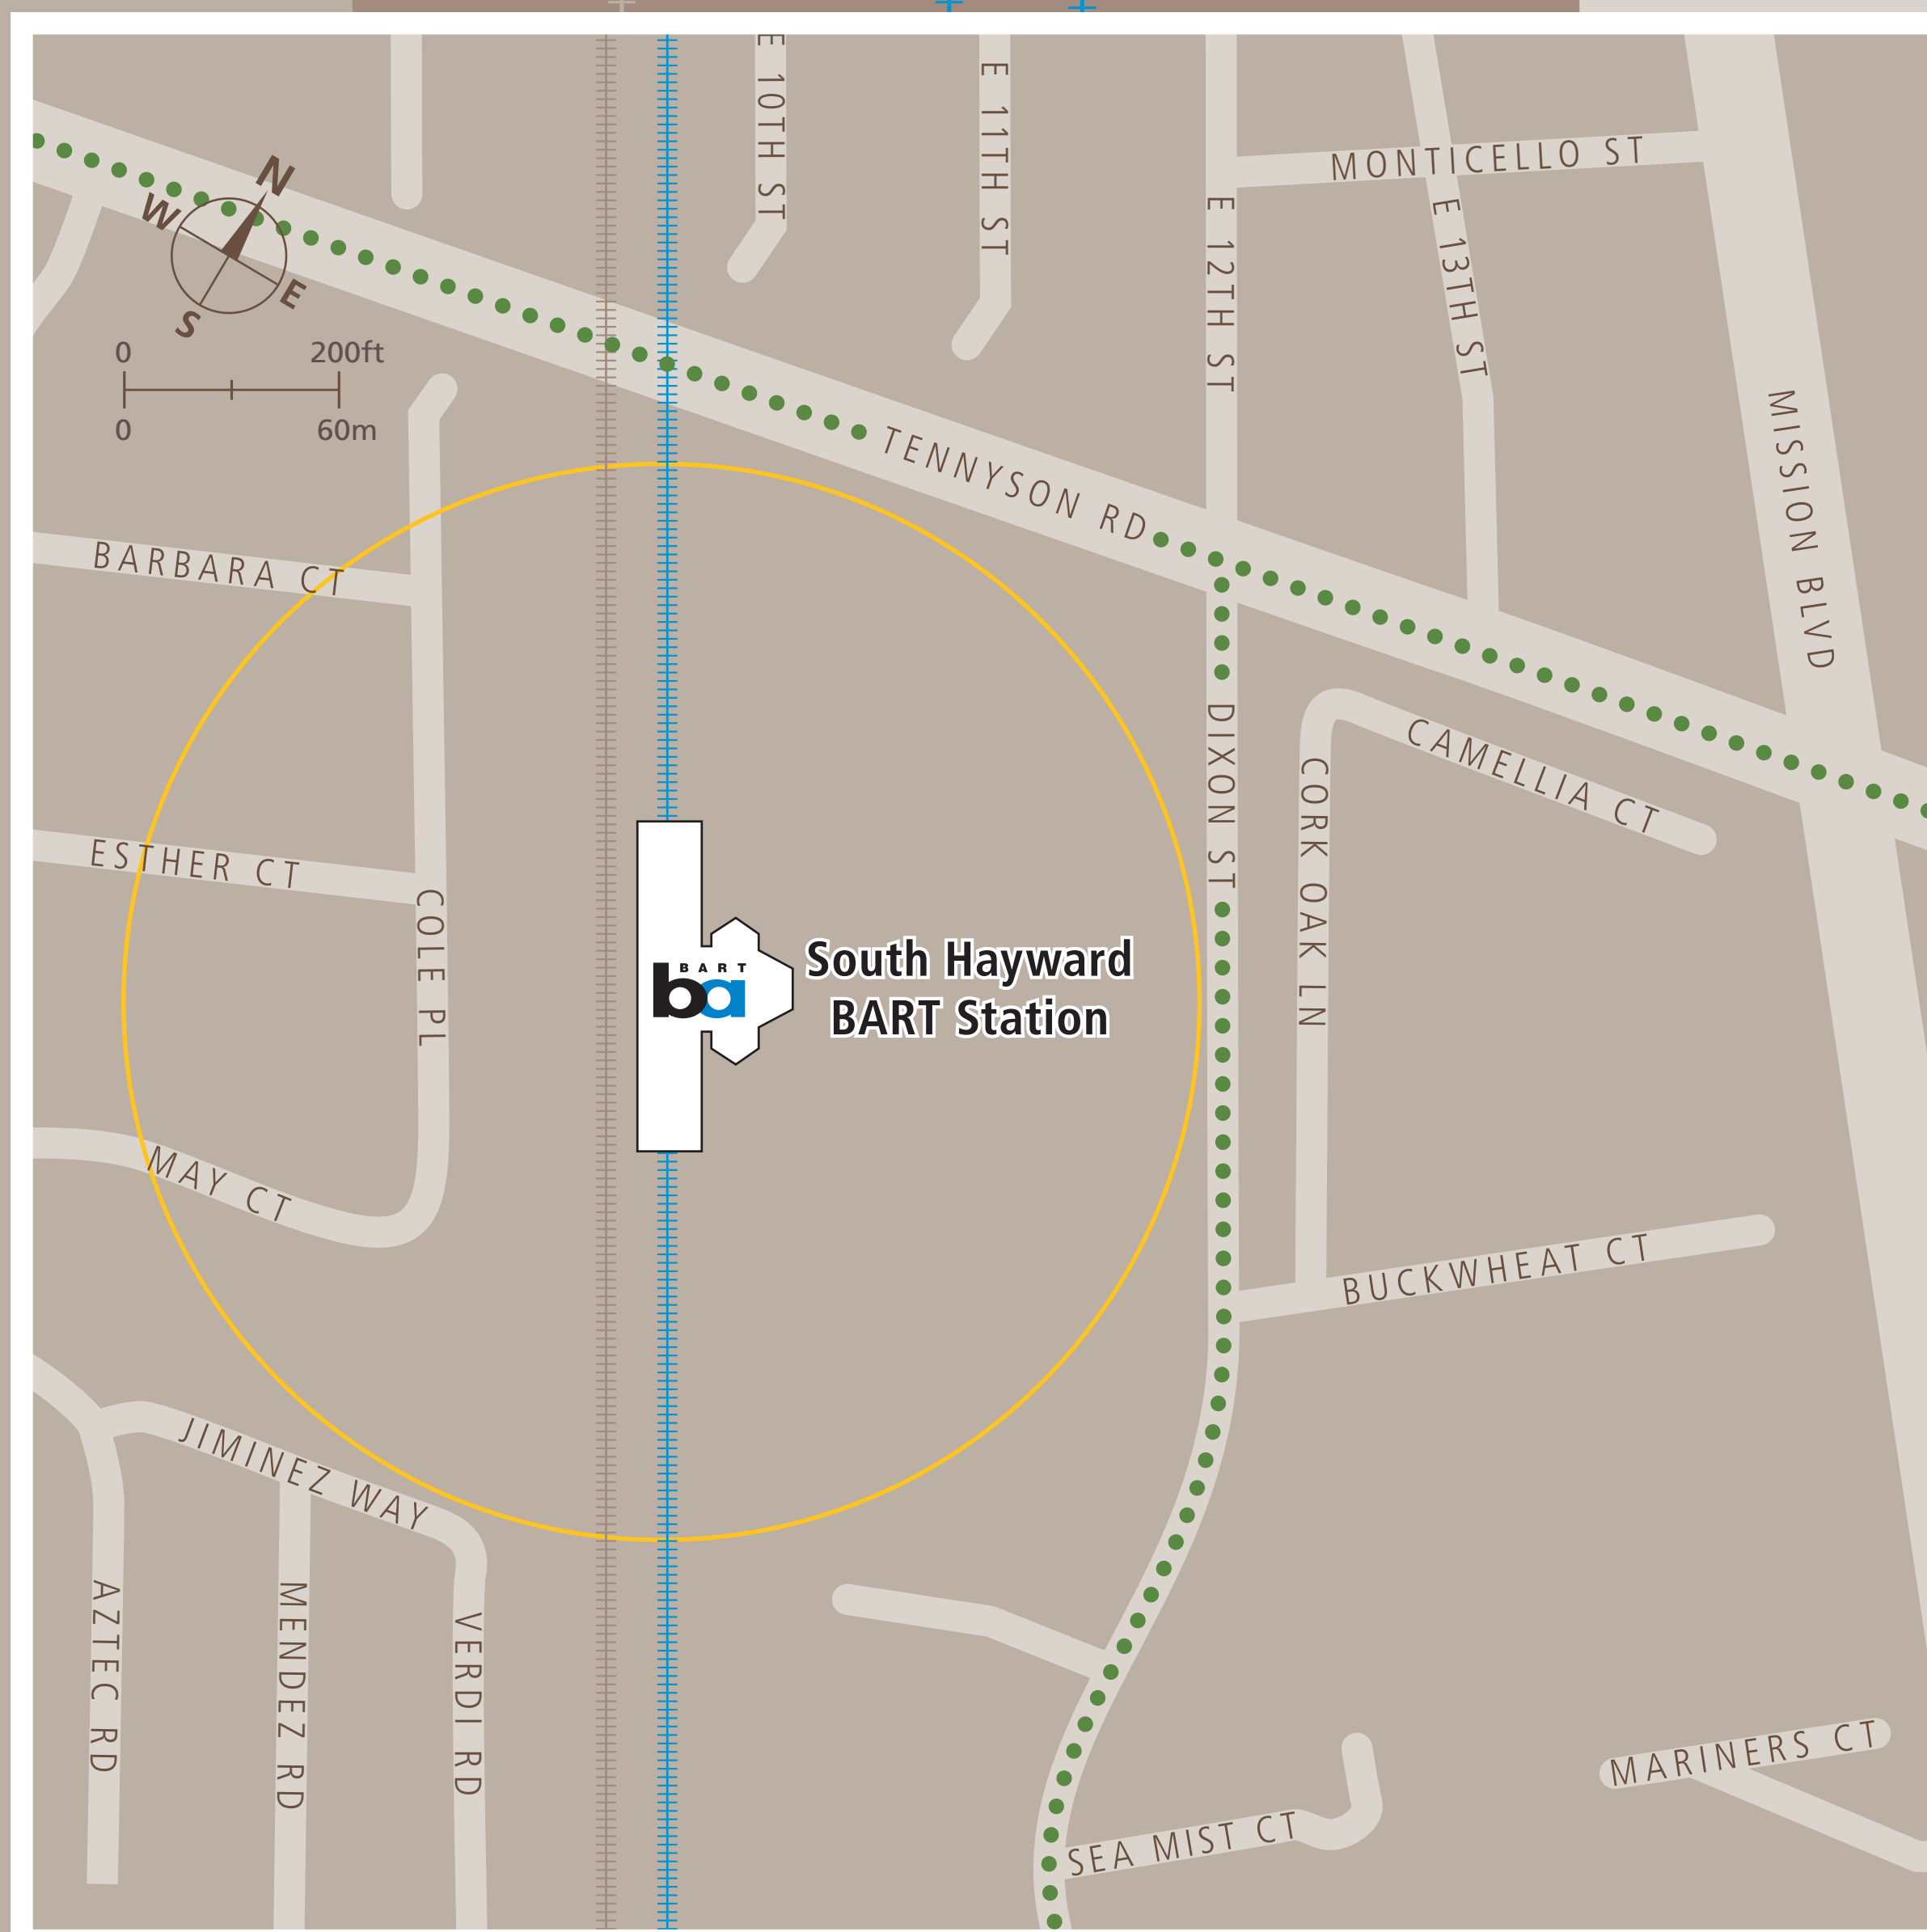

Transit Stops

Paradas del tránsito

公車站地圖

Transit Information

South Hayward Station

Hayward

Map Key

- You Are Here
- 3-Minute Walk
  500ft/150m Radius
- Transit Information
- BART Train
- Bus
- Transit Stop
- Bicycle Lockers
- Bicycle Parking
- Bicycle Routes
- Elevator
- Escalator
- Parking
- Passenger Pick-up/Drop-off
- Restrooms
- Stairs
- Station Agent Booth
- Ticket Vending:
  - Clipper/BART Tickets
  - Addfare
  - Wheelchair Accessible

Transit Lines

1. AC Transit Buses

Local Bus Lines	
41	Hayward BART
41	Union Landing Transit Center
83	Hayward BART
86	Hayward BART
99	Fremont BART
99	Hayward BART
All Nighter Lines	
801	San Leandro BART
801	Fremont BART

Station Area Map