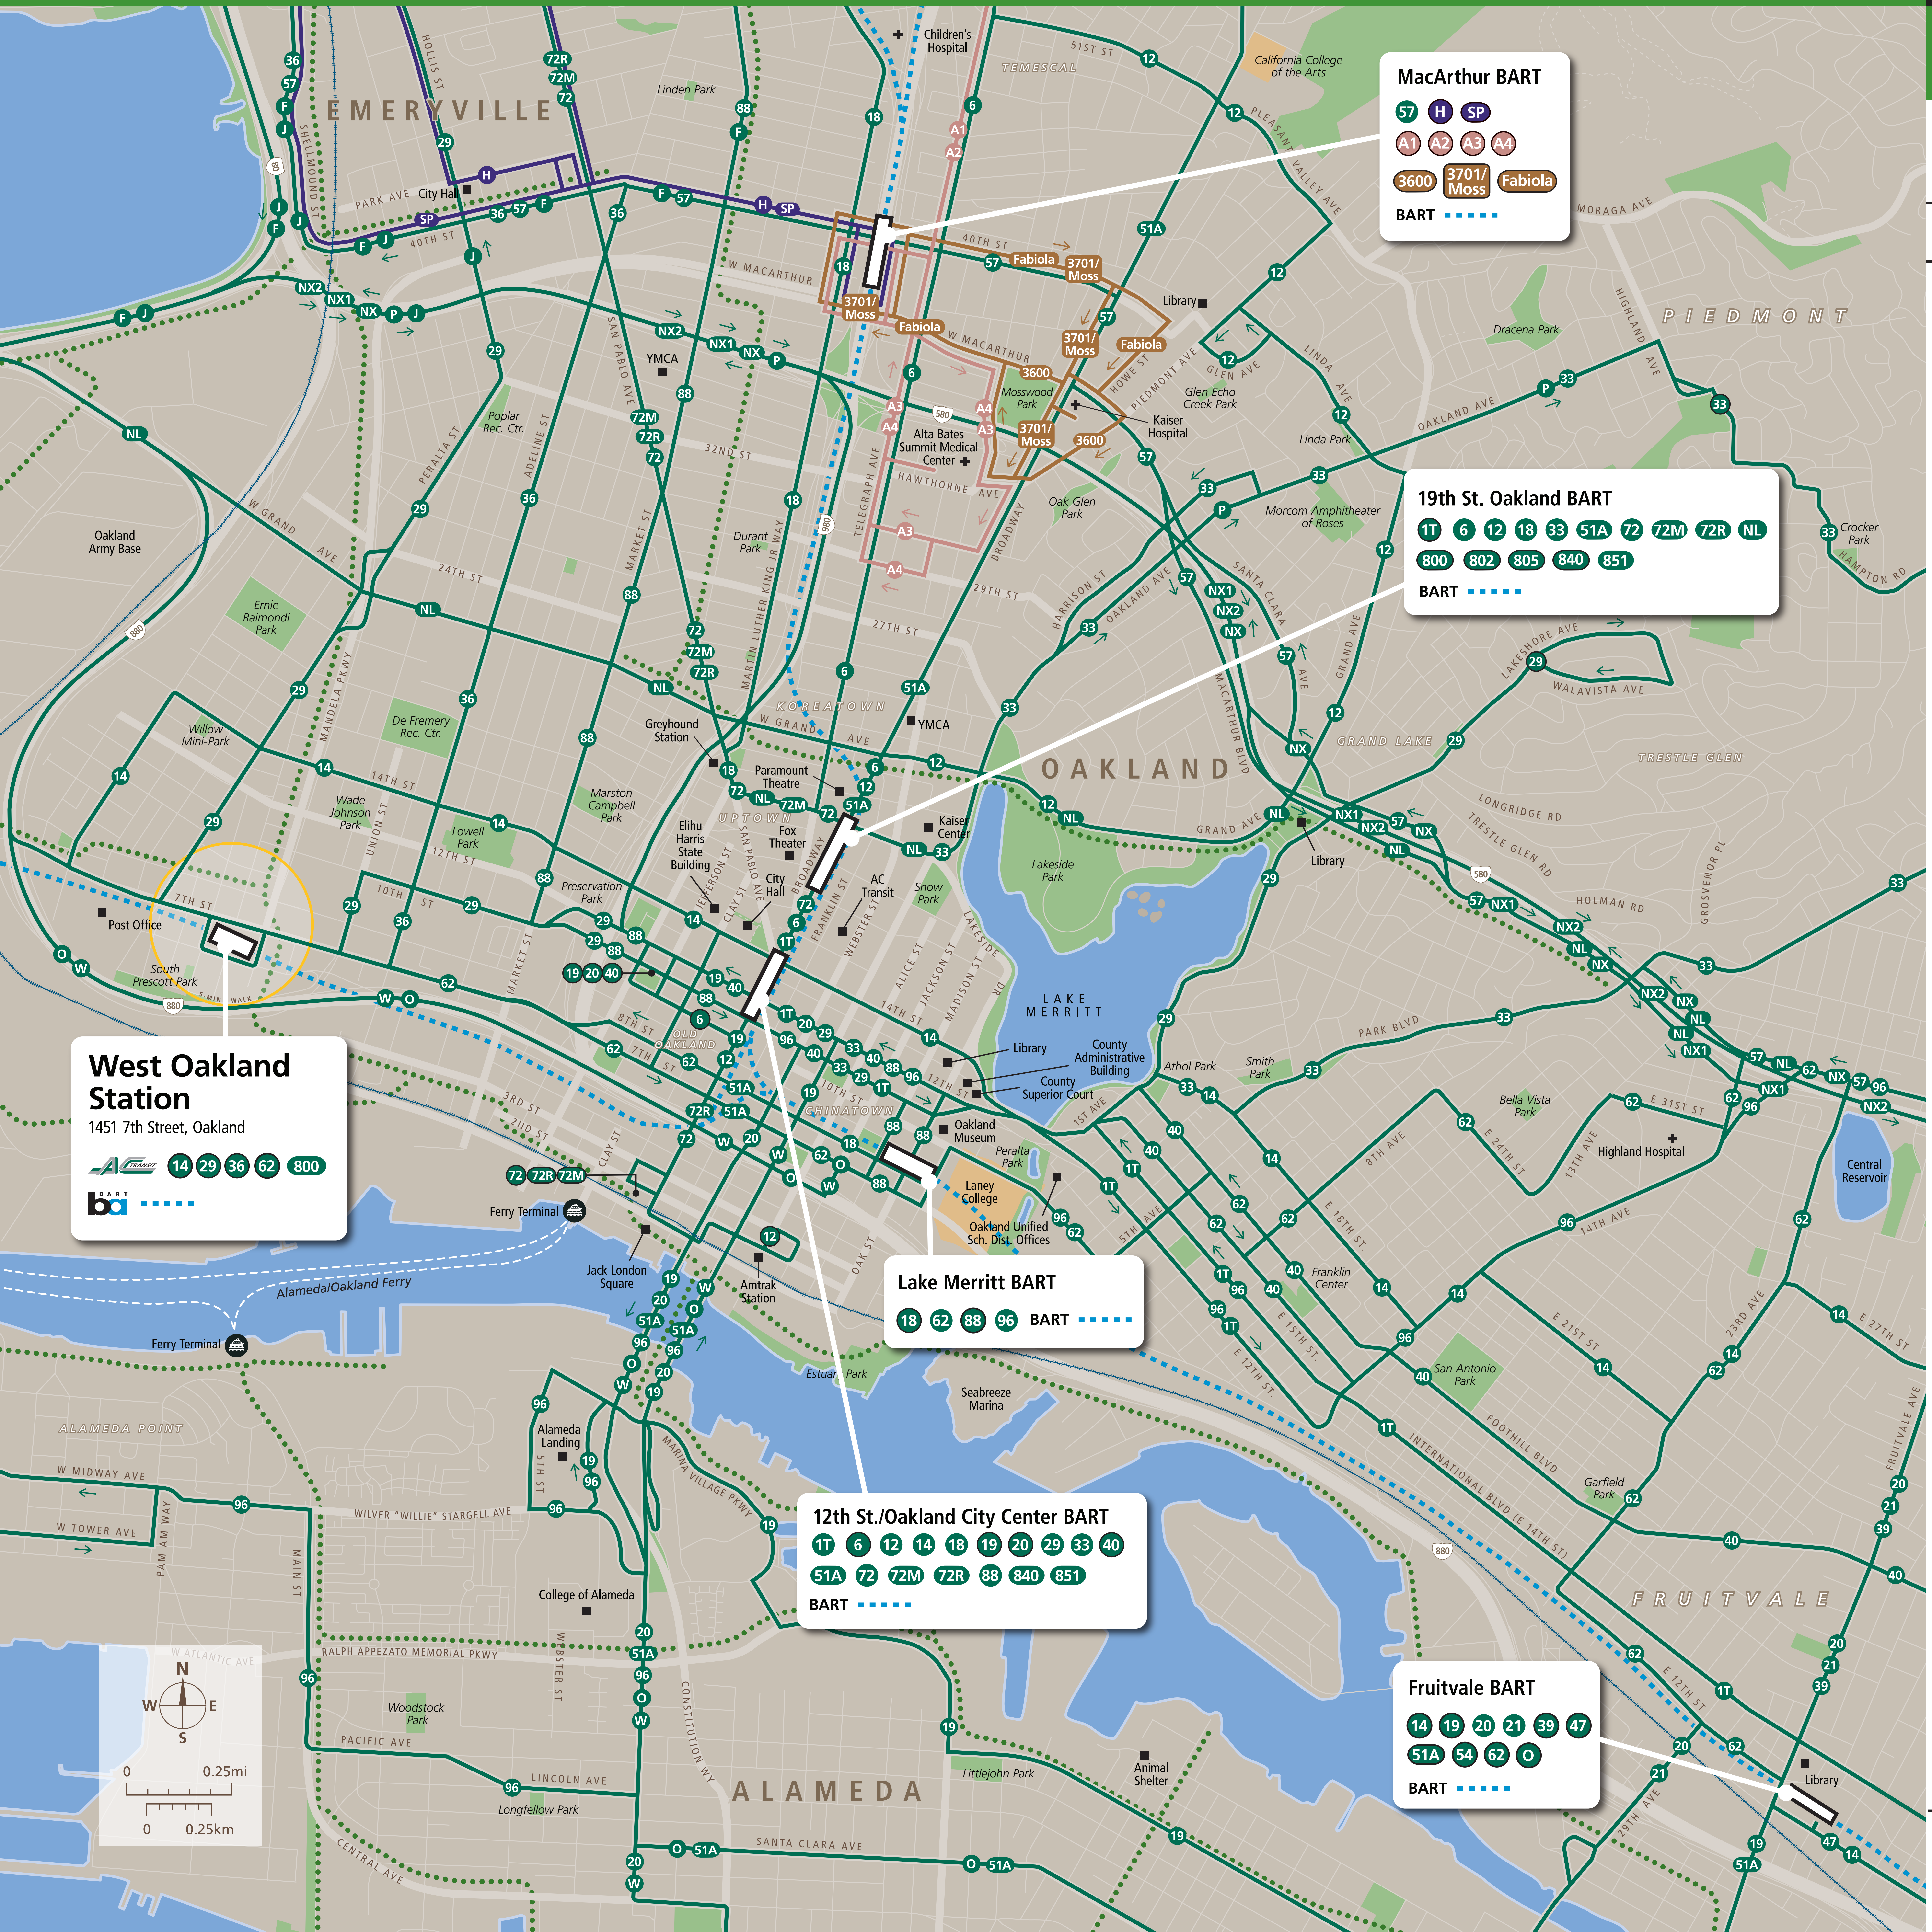

Transit Routes

Rutas del tránsito

公車路線圖

Transit Information

West Oakland Station

Oakland

Map Key

- You Are Here
- 5-Minute Walk
  1000ft/305m
- BART
- AC Transit
- Alta Bates Summit Shuttle
- Emery Go-Round
- 3600 Kaiser Shuttle
- Amtrak
- Route Terminus
- Ferry Terminal
- Riviera Trail or Lane

This map does not show all commuter, express, special event, or all-night routes. Service may vary with time of day or day of week. Service changes may have occurred since printing. Please consult transit agency schedule or contact 511 for more information.

MacArthur BART

57 H SP
A1 A2 A3 A4
3600 3701/Moss Fabiola
BART

19th St. Oakland BART

1T 6 12 18 33 51A 72 72M 72R NL
800 802 805 840 851
BART

West Oakland Station
1451 7th Street, Oakland

14 29 36 62 800
BART

Lake Merritt BART

18 62 88 96 BART

12th St./Oakland City Center BART

1T 6 12 14 18 19 20 29 33 40
51A 72 72M 72R 88 840 851
BART

Fruitvale BART

14 19 20 21 39 47
51A 54 62 O
BART

511 SF Bay
Call 511 | 511.org