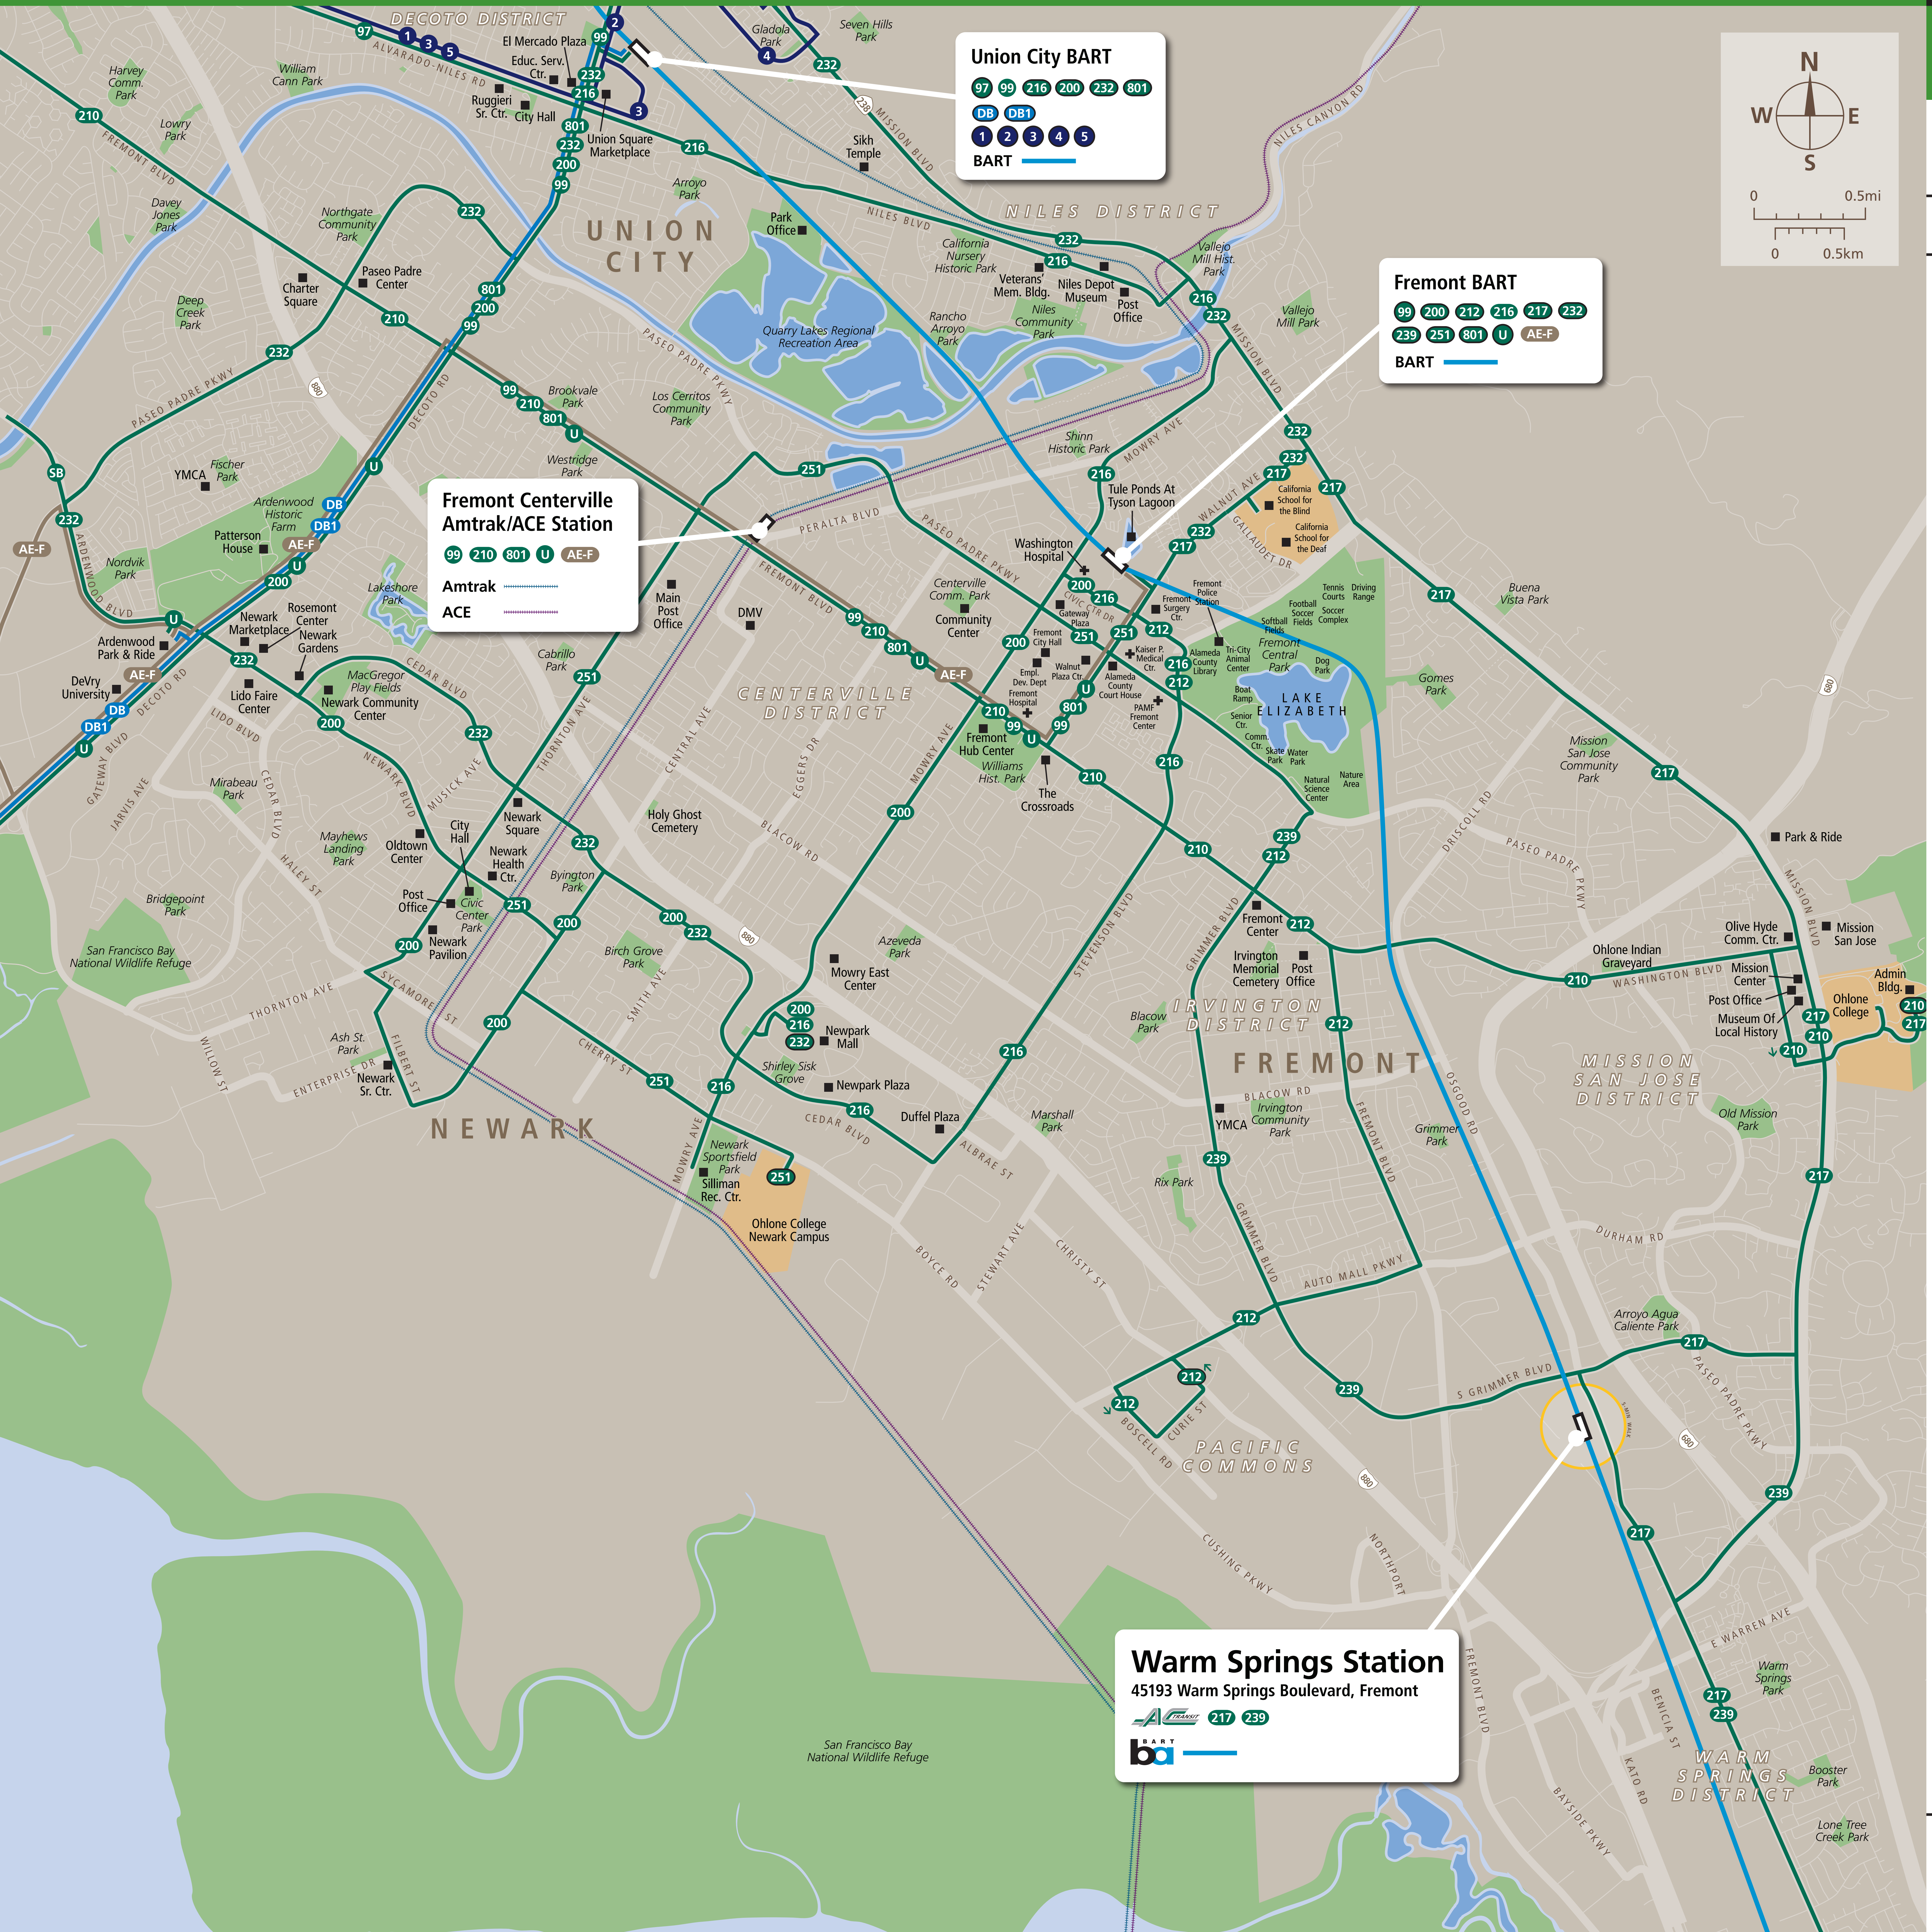

Transit Routes

Rutas del tránsito

公車路線圖

Union City BART

97 99 216 200 232 801

DB DB1

1 2 3 4 5

BART

Fremont BART

99 200 212 216 217 232

239 251 801 U AE-F

BART

Fremont Centerville Amtrak/ACE Station

99 210 801 U AE-F

Amtrak

ACE

Warm Springs Station

45193 Warm Springs Boulevard, Fremont

AE-F 217 239

BART

Transit Information

Warm Springs Station

Fremont

1. **Map Key**
2. You Are Here
   - 5-Minute Walk 1000ft/305m Radius
   - BART
   - AC Transit
   - ACE
   - Amtrak Train
   - Dumbarton Express
   - Union City Transit
   - Stanford Marguerite
   - Route Terminus

This map does not show all commuter, express, special event, or all-night routes. Service may vary with time of day or day of week. Service changes may have occurred since printing. Please consult transit agency schedule or contact 511 for more information.

Call 511 | 511.org

Revised July 17, 2020