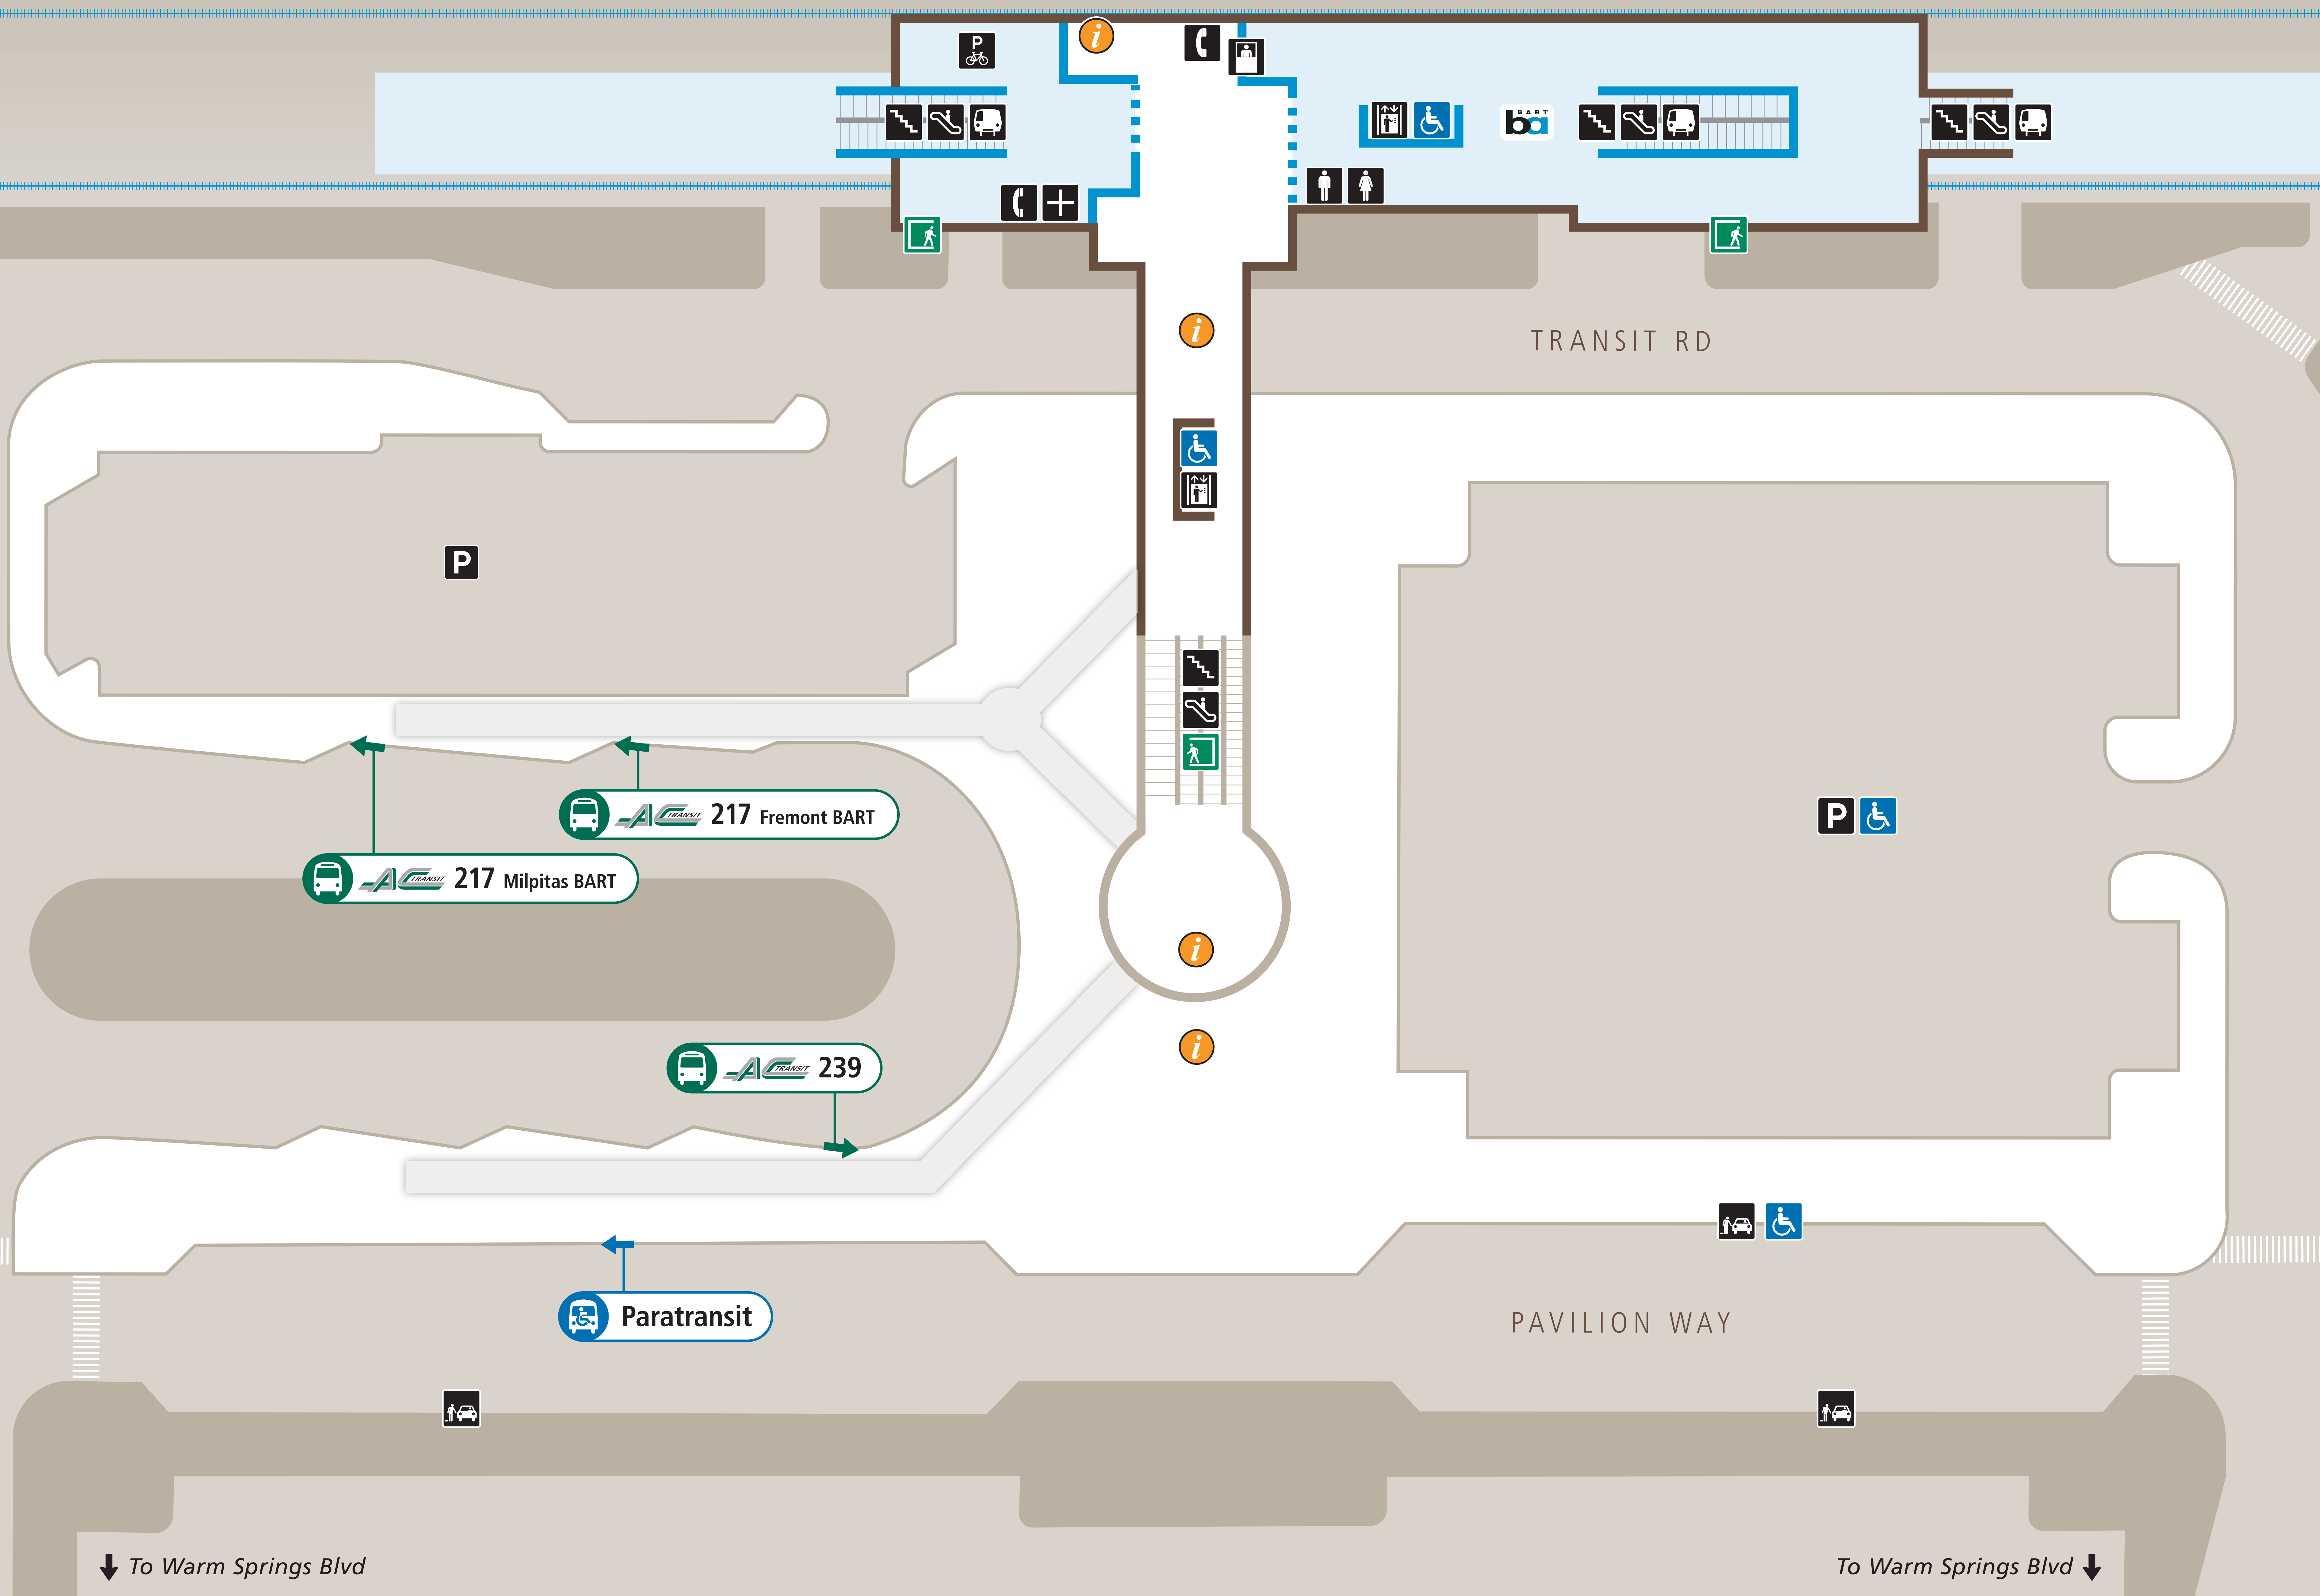

Station Map

Mapa de la estación

車站地圖

Transit Information

Warm Springs Station

Fremont

Concourse Plan View

Map Key

- You Are Here
- Exit
- BART Train
- Bike Parking
- Elevator
- Escalator
- Parking
- Restrooms
- Stairs
- Station Agent Booth
- Telephones
- **Ticket Vending:**
- Addfare
- Clipper/BART Tickets
- Transit Information
- Wheelchair Accessible

Transit Lines

1. **AC Transit**
2. **Local Bus Lines**
3. 217 Fremont BART
   - 217 Milpitas BART
   - 239 Fremont BART
   - 239 Milmont Dr. & Kato Rd.
4. Note: Service may vary with time of day or day of week. Please consult transit agency schedule or contact 511 for more information.

Street Level / BART Platform