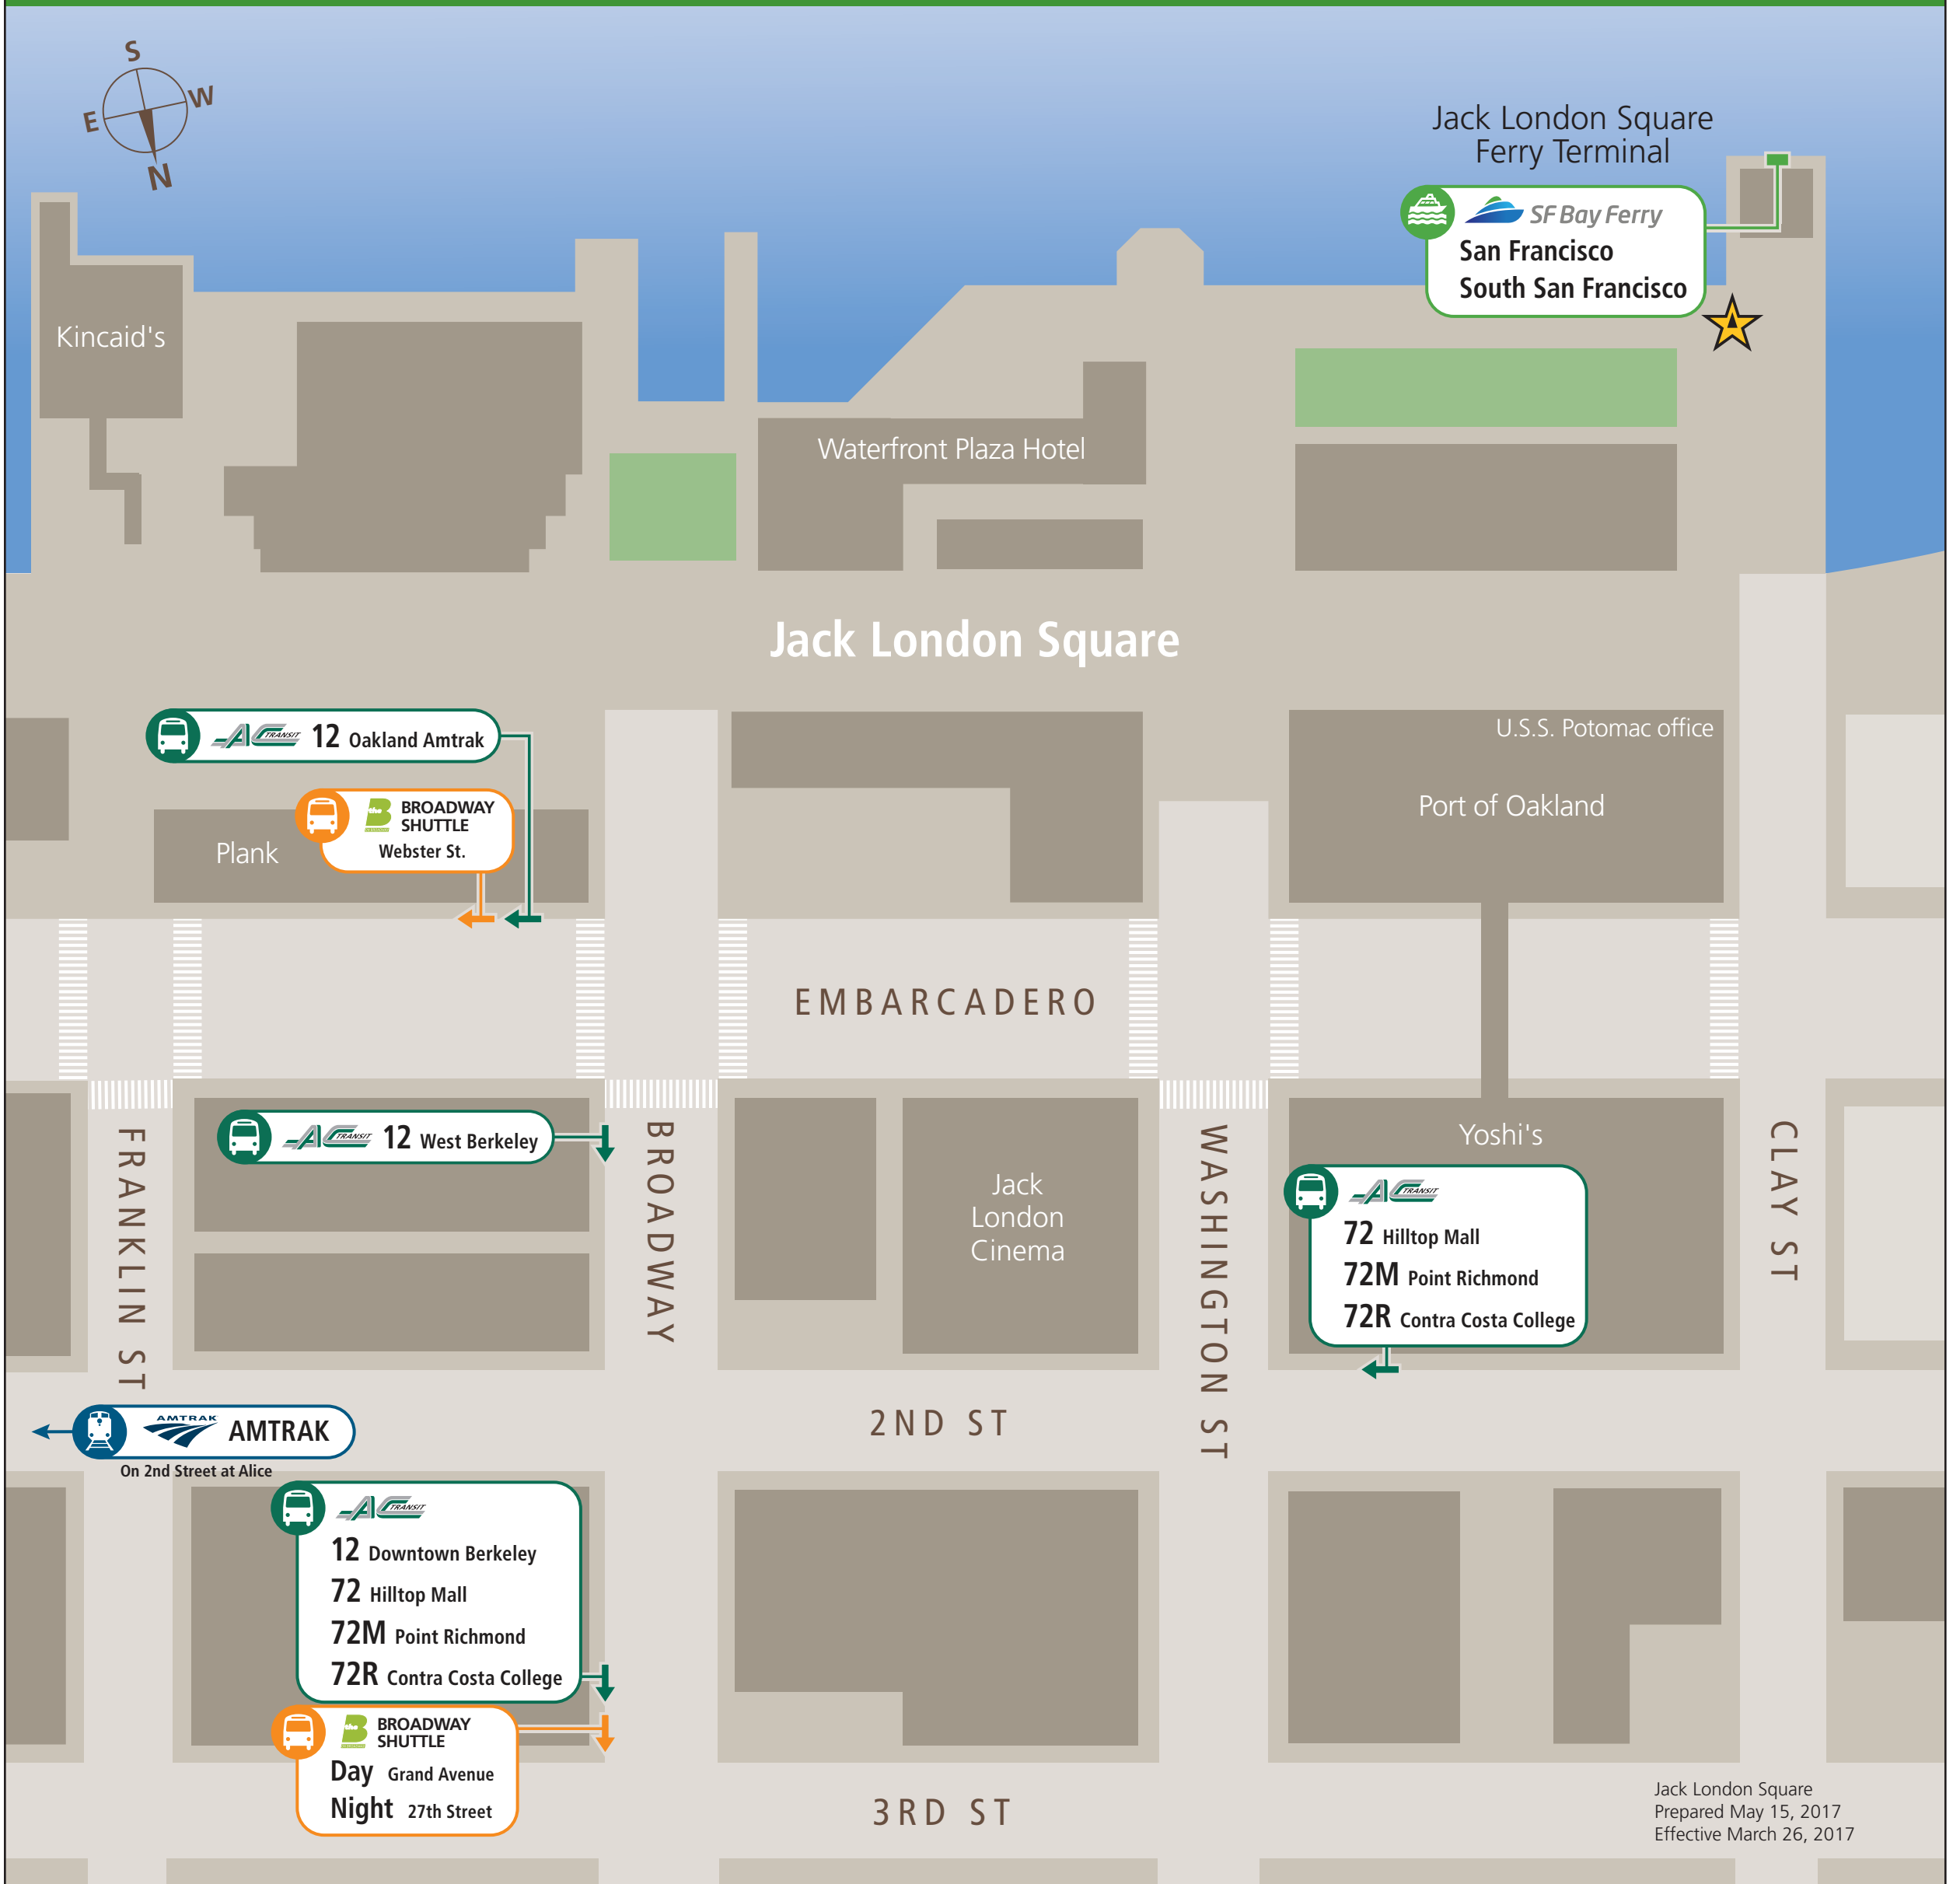

Find Your Bus

Bus connections at Jack London Square

Line	Destination	Line Description
12	Oakland Amtrak	Embarcadero, Webster St., 2nd St.
12	West Berkeley	Broadway, 11th St., Grand Ave., Piedmont Ave., Temescal District, 55th St., Martin Luther King Jr. Way, Hopkins St., Gilman St.
72	Hilltop Mall	Broadway, San Pablo Ave., Contra Costa College, Moyers Dr., Shane Dr.
72M	Point Richmond	Broadway, San Pablo Ave., MacDonald Ave., Garrard Blvd., Tewksbury Ave.
72R	Contra Costa College	Broadway, San Pablo Ave., Stops at "Rapid" stops only

Line	Destination	Line Description
Day	Webster St. & Grand Ave.	Broadway
Night	27th St.	Broadway, Telegraph Ave., Thomas L. Berkley Way, Broadway

Prepared May
Effective March 26, 2017