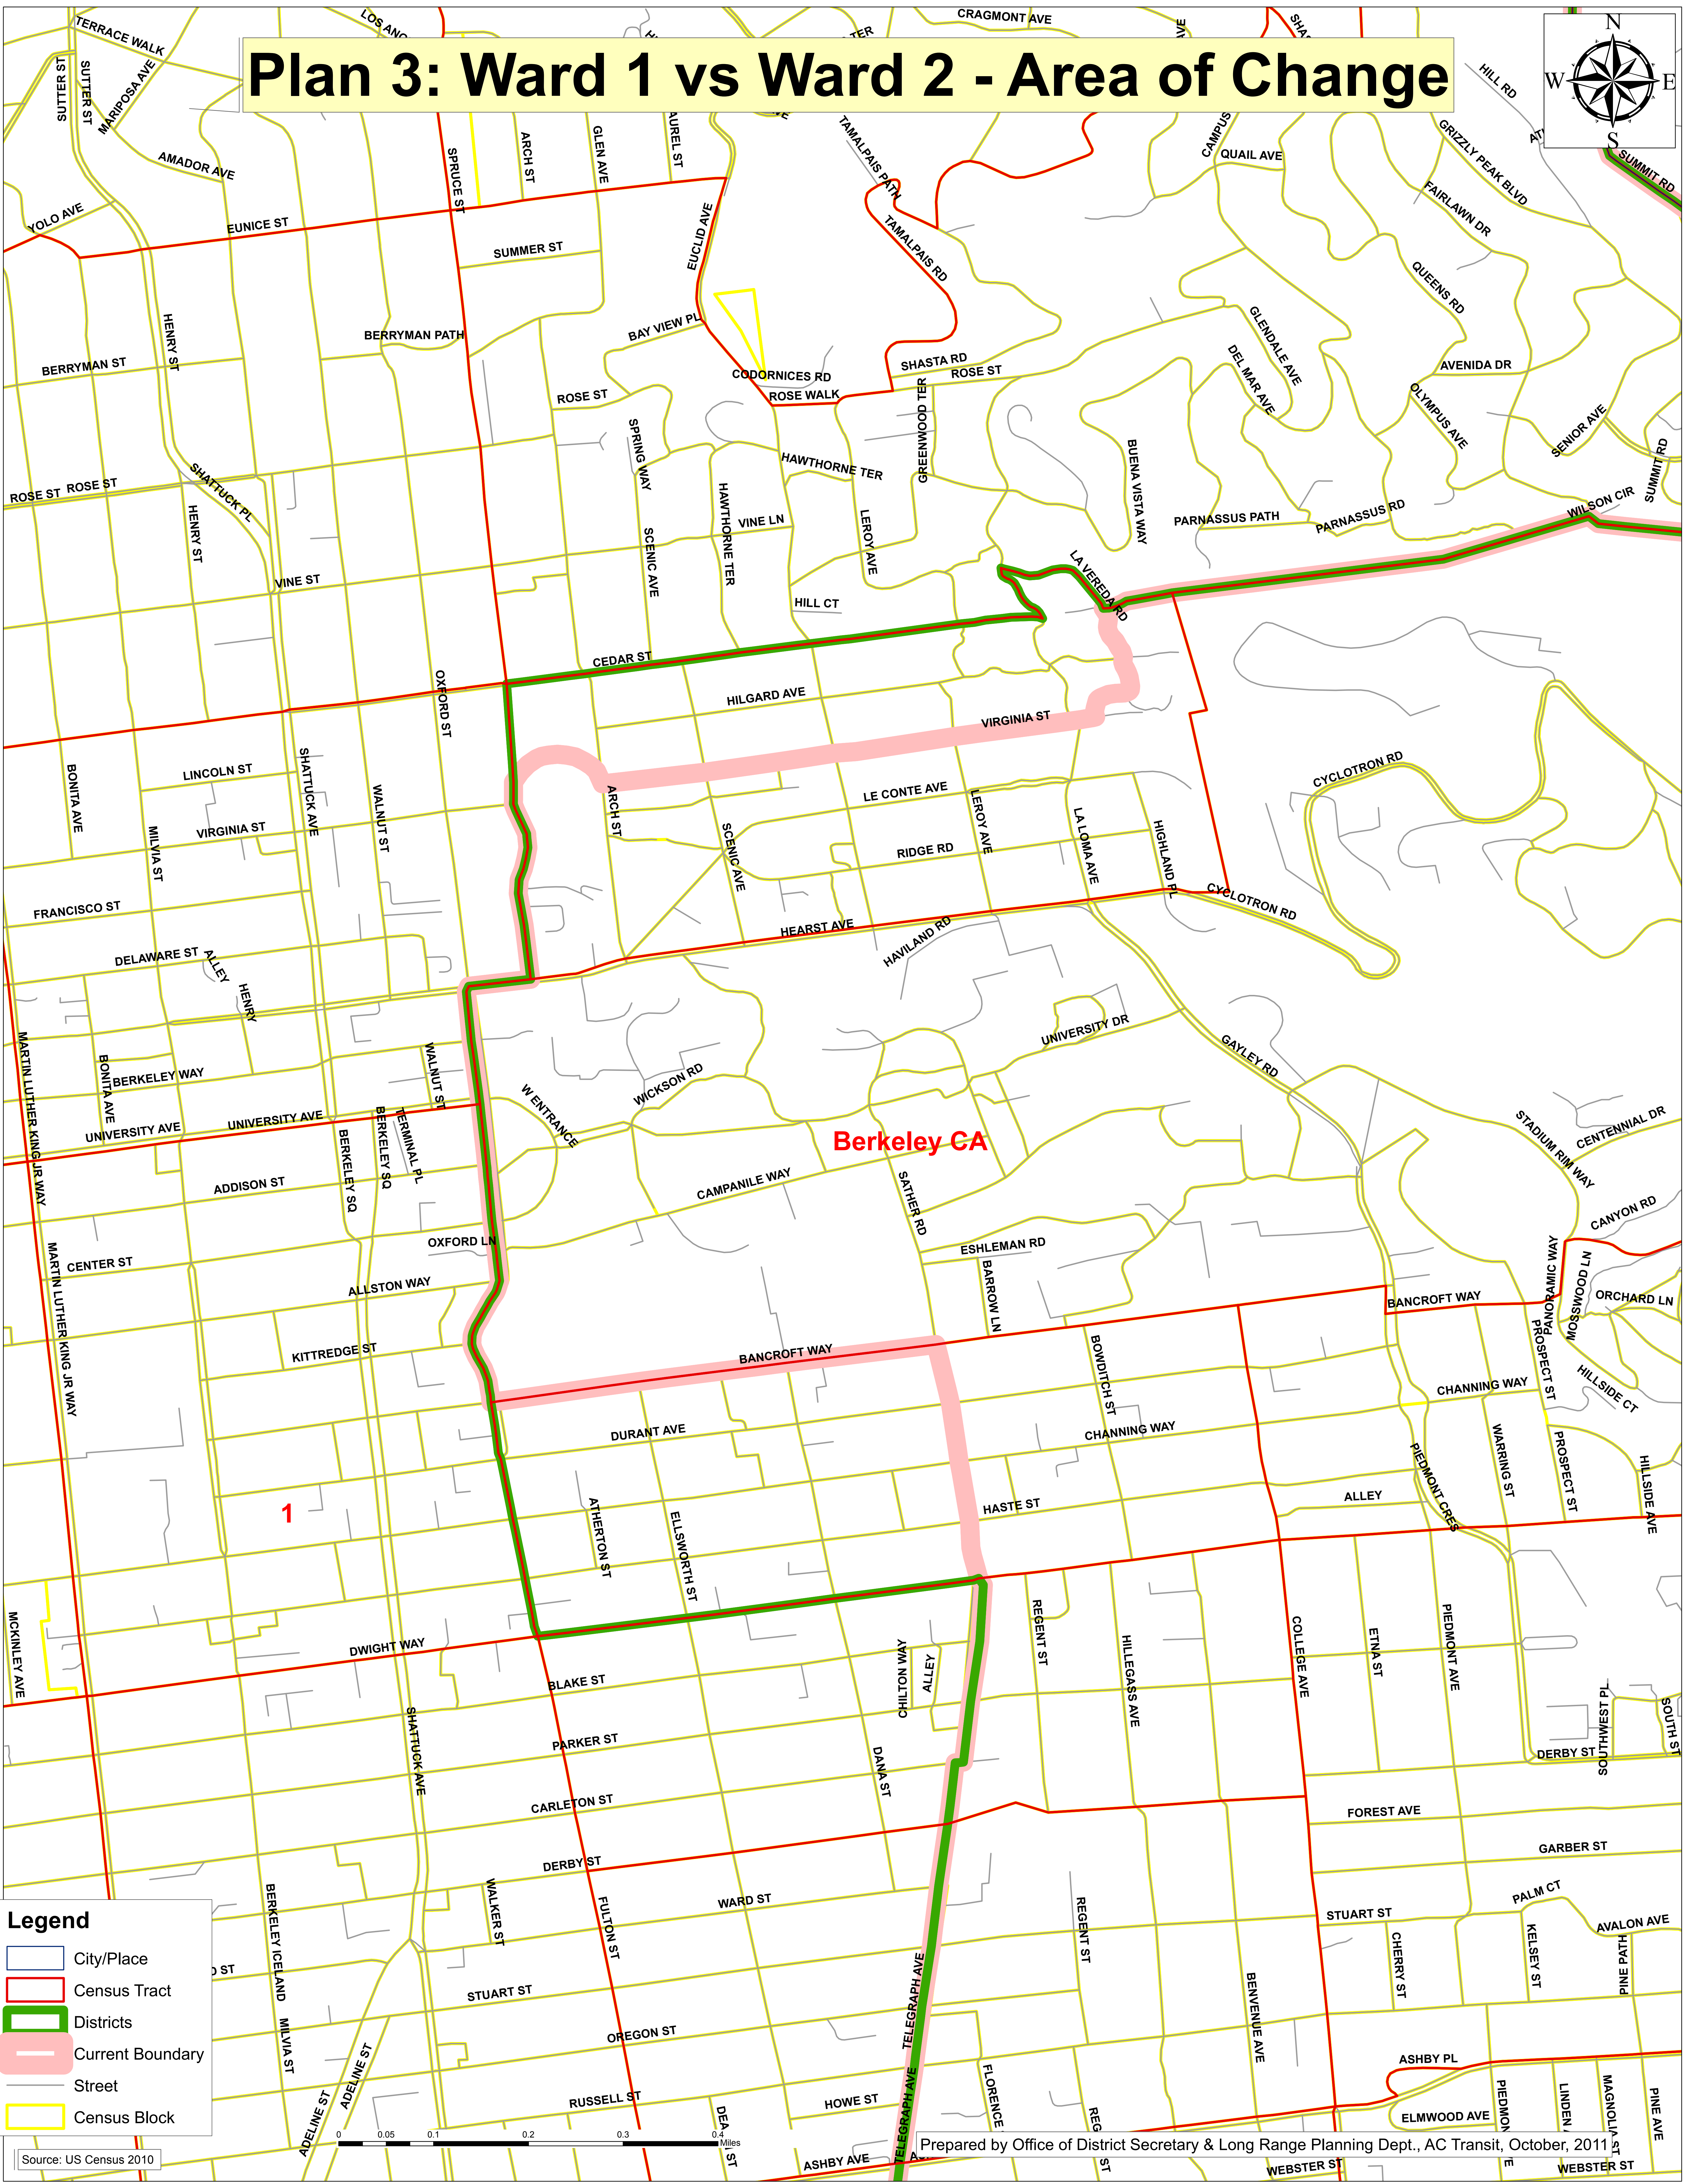

# Plan 3: Ward 1 vs Ward 2 - Area of Change

Berkeley CA

1

**Legend**

- City/Place
- Census Tract
- Districts
- Current Boundary
- Street
- Census Block

Source: US Census 2010

Prepared by Office of District Secretary & Long Range Planning Dept., AC Transit, October, 2011