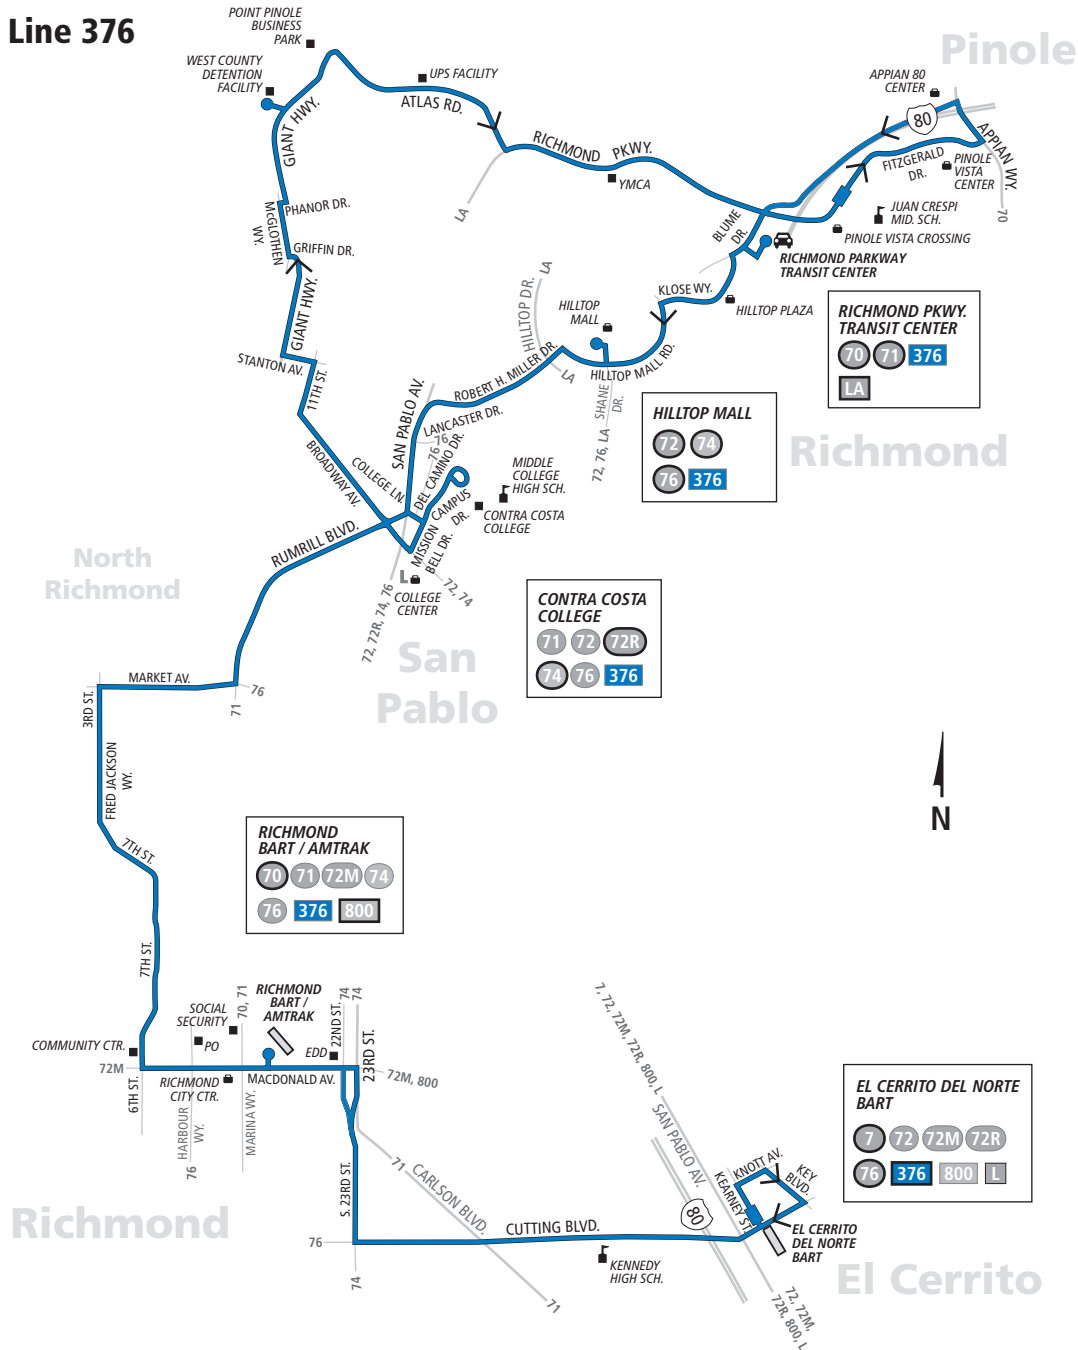

Line 376

376

AC TRANSIT SCHEDULE

EFFECTIVE:
March 28, 2021

Evening and night service

El Cerrito

El Cerrito del Norte BART

Richmond

Cutting Blvd.
 Richmond BART
 Parchester Village
 UPS
 Richmond Parkway Transit Center
 Hilltop Mall

North Richmond

Market Avenue

San Pablo

Broadway Avenue
 Contra Costa College

Pinole

Pinole Vista

Every day

376 Monday through Friday except holidays

To Fitzgerald Drive, Pinole

Cutting Blvd. & San Pablo Ave.	Richmond BART	Market Ave. & 6th St.	Contra Costa College	Pinole Ridge		
				Point Pinole Business Park	United Parcel Service, Richmond	Shopping Center (Best Buy)
—	—	—	7:54p	8:07p	8:09p	8:18p
—	—	—	8:24p	8:37p	8:39p	8:48p
8:23p	8:35p	8:46p	8:54p	9:07p	9:09p	9:18p
8:53p	9:05p	9:16p	9:24p	9:37p	9:39p	9:48p
9:23p	9:35p	9:46p	9:54p	10:07p	10:09p	10:18p
9:53p	10:05p	10:16p	10:24p	10:37p	10:39p	10:48p
10:23p	10:35p	10:46p	10:54p	11:07p	11:09p	11:18p
10:53p	11:05p	11:16p	11:24p	11:37p	11:39p	11:48p
11:23p	11:35p	11:46p	11:54p	12:07a	12:09a	12:18a
11:53p	12:05a	12:16a	12:24a	12:37a	12:39a	12:48a
12:23a	12:35a	12:46a	12:54a	1:07a	1:09a	1:18a
12:53a	1:05a	1:16a	1:24a	1:37a	1:39a	1:48a
1:24a	1:36a	1:46a	1:54a	2:07a	2:09a	2:18a
1:54a	2:06a	2:16a	2:24a	2:37a	2:39a	2:48a
2:24a	2:36a	2:46a	2:54a	3:07a	3:09a	3:18a