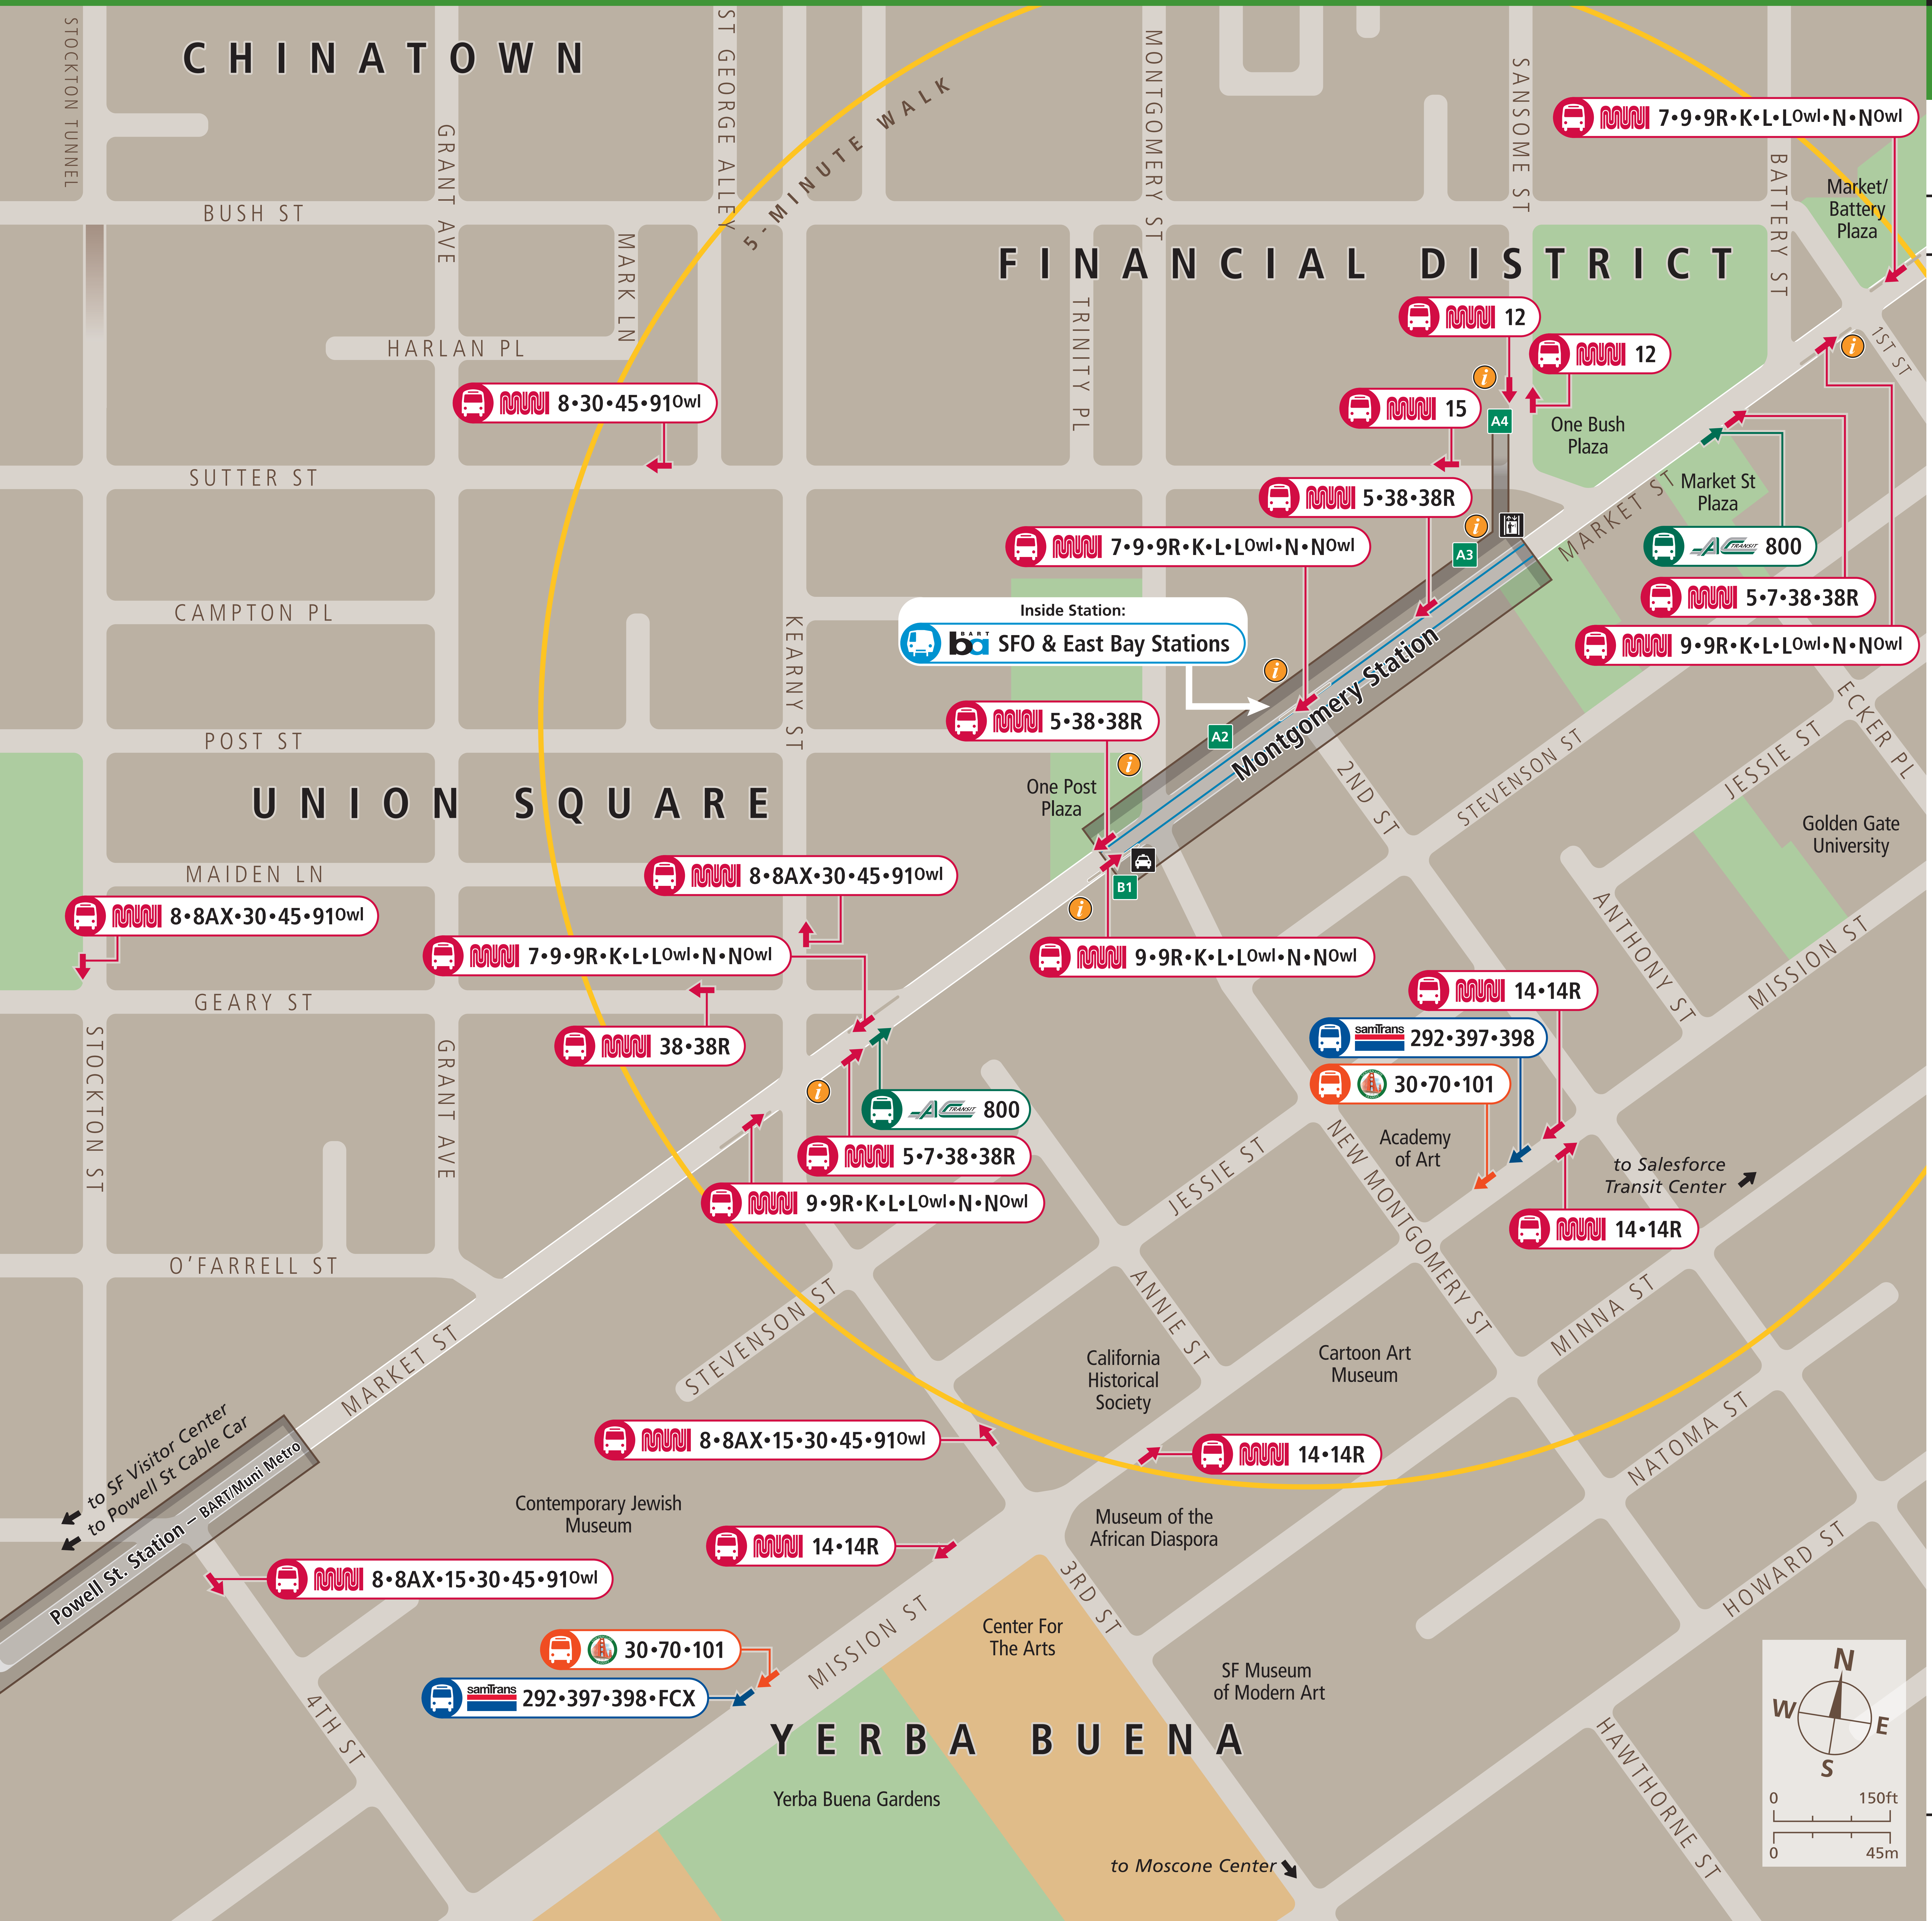

### Montgomery Station

### San Francisco

#### Map Key

- ★ You Are Here
- 5-Minute Walk 1000ft/305m
- BART Train
- Bus (Motor Coach, Trolley Coach)
- Transit Stop
- Underground Station
- Station Entrance/Exit
- Station Elevator
- Taxi Stand
- Transit Information

Motor Coach & Trolley Coach (TC)		
5	Fulton (TC)	38 Geary
7	Hayden/Kortege	38R Geary Rapid
8	Bayshore	45 Union/Stockton
8AX	Bayshore "A" Express	91 West Portal-SFSU
9	San Bruno	K Ingleside
9R	San Bruno Rapid	L Taraval
12	Folsom/Pacific	L-Owl Taraval Owl
14	Mission (TC)	N Judah
14R	Mission Rapid	N-Owl Judah Owl
15	Bayview Hunters Point Express	
30	Stockton	
- Note: Service may vary with time of day or day of week. Please consult transit agency schedule or contact 511 for more information.