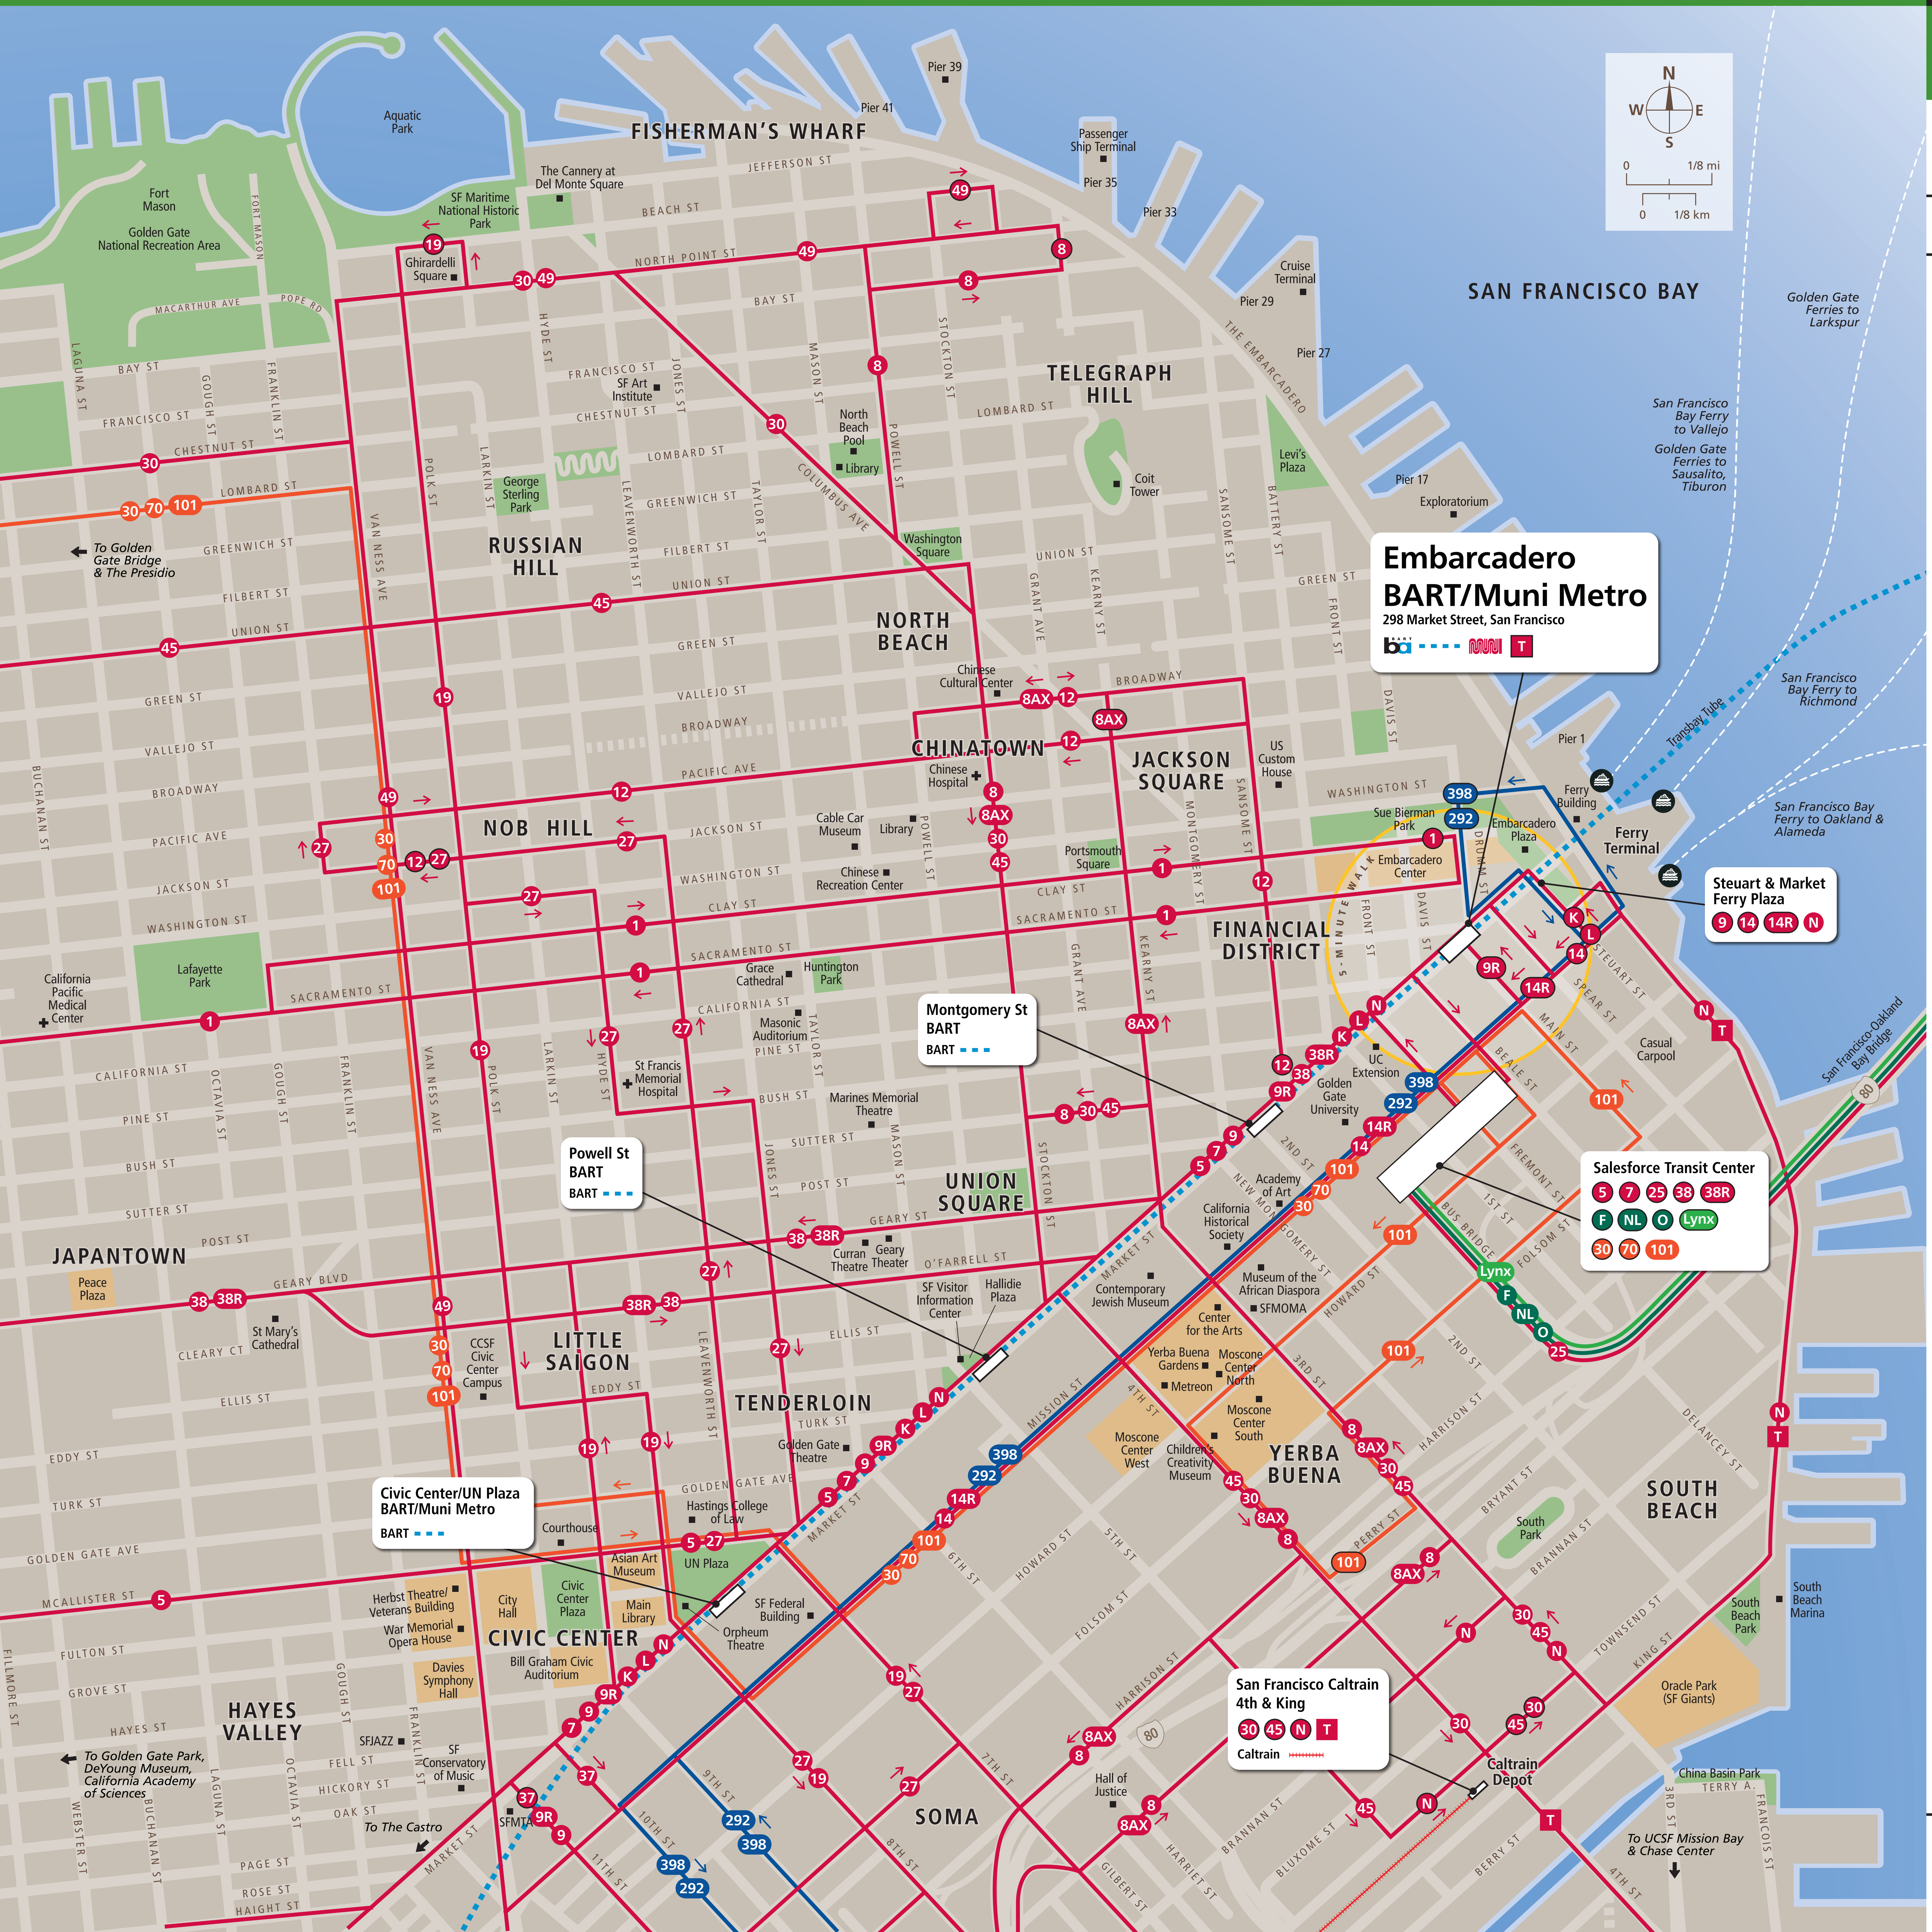

Transit Routes

Rutas del tránsito

公車路線圖

Transit Information

Embarcadero Station

San Francisco

Map Key

- You Are Here
- BART (underground)
- Caltrain
- Muni Bus
- Muni Metro
- Golden Gate Transit
- SamTrans
- AC Transit
- WestCAT
- Route Terminus
- Ferry Terminal

During limited hours the following lines also serve downtown San Francisco:
AC Transit: 800, G, J, L, LA, NX, NX1, NX2, P, V, W
Golden Gate Transit: 4, 18, 24, 27, 38, 54, 72
Muni: 91
SamTrans: 397, FCX
Soltrans: 82

Some Muni lines operate all night. Visit www.sfmta.com or call 311 for more information.
This map does not show all commuter, express, special event, or all-night routes. Service may vary with time of day or day of week. Service changes may have occurred since printing. Please consult transit agency schedule or contact 511 for more information.

Call 511 | 511.org