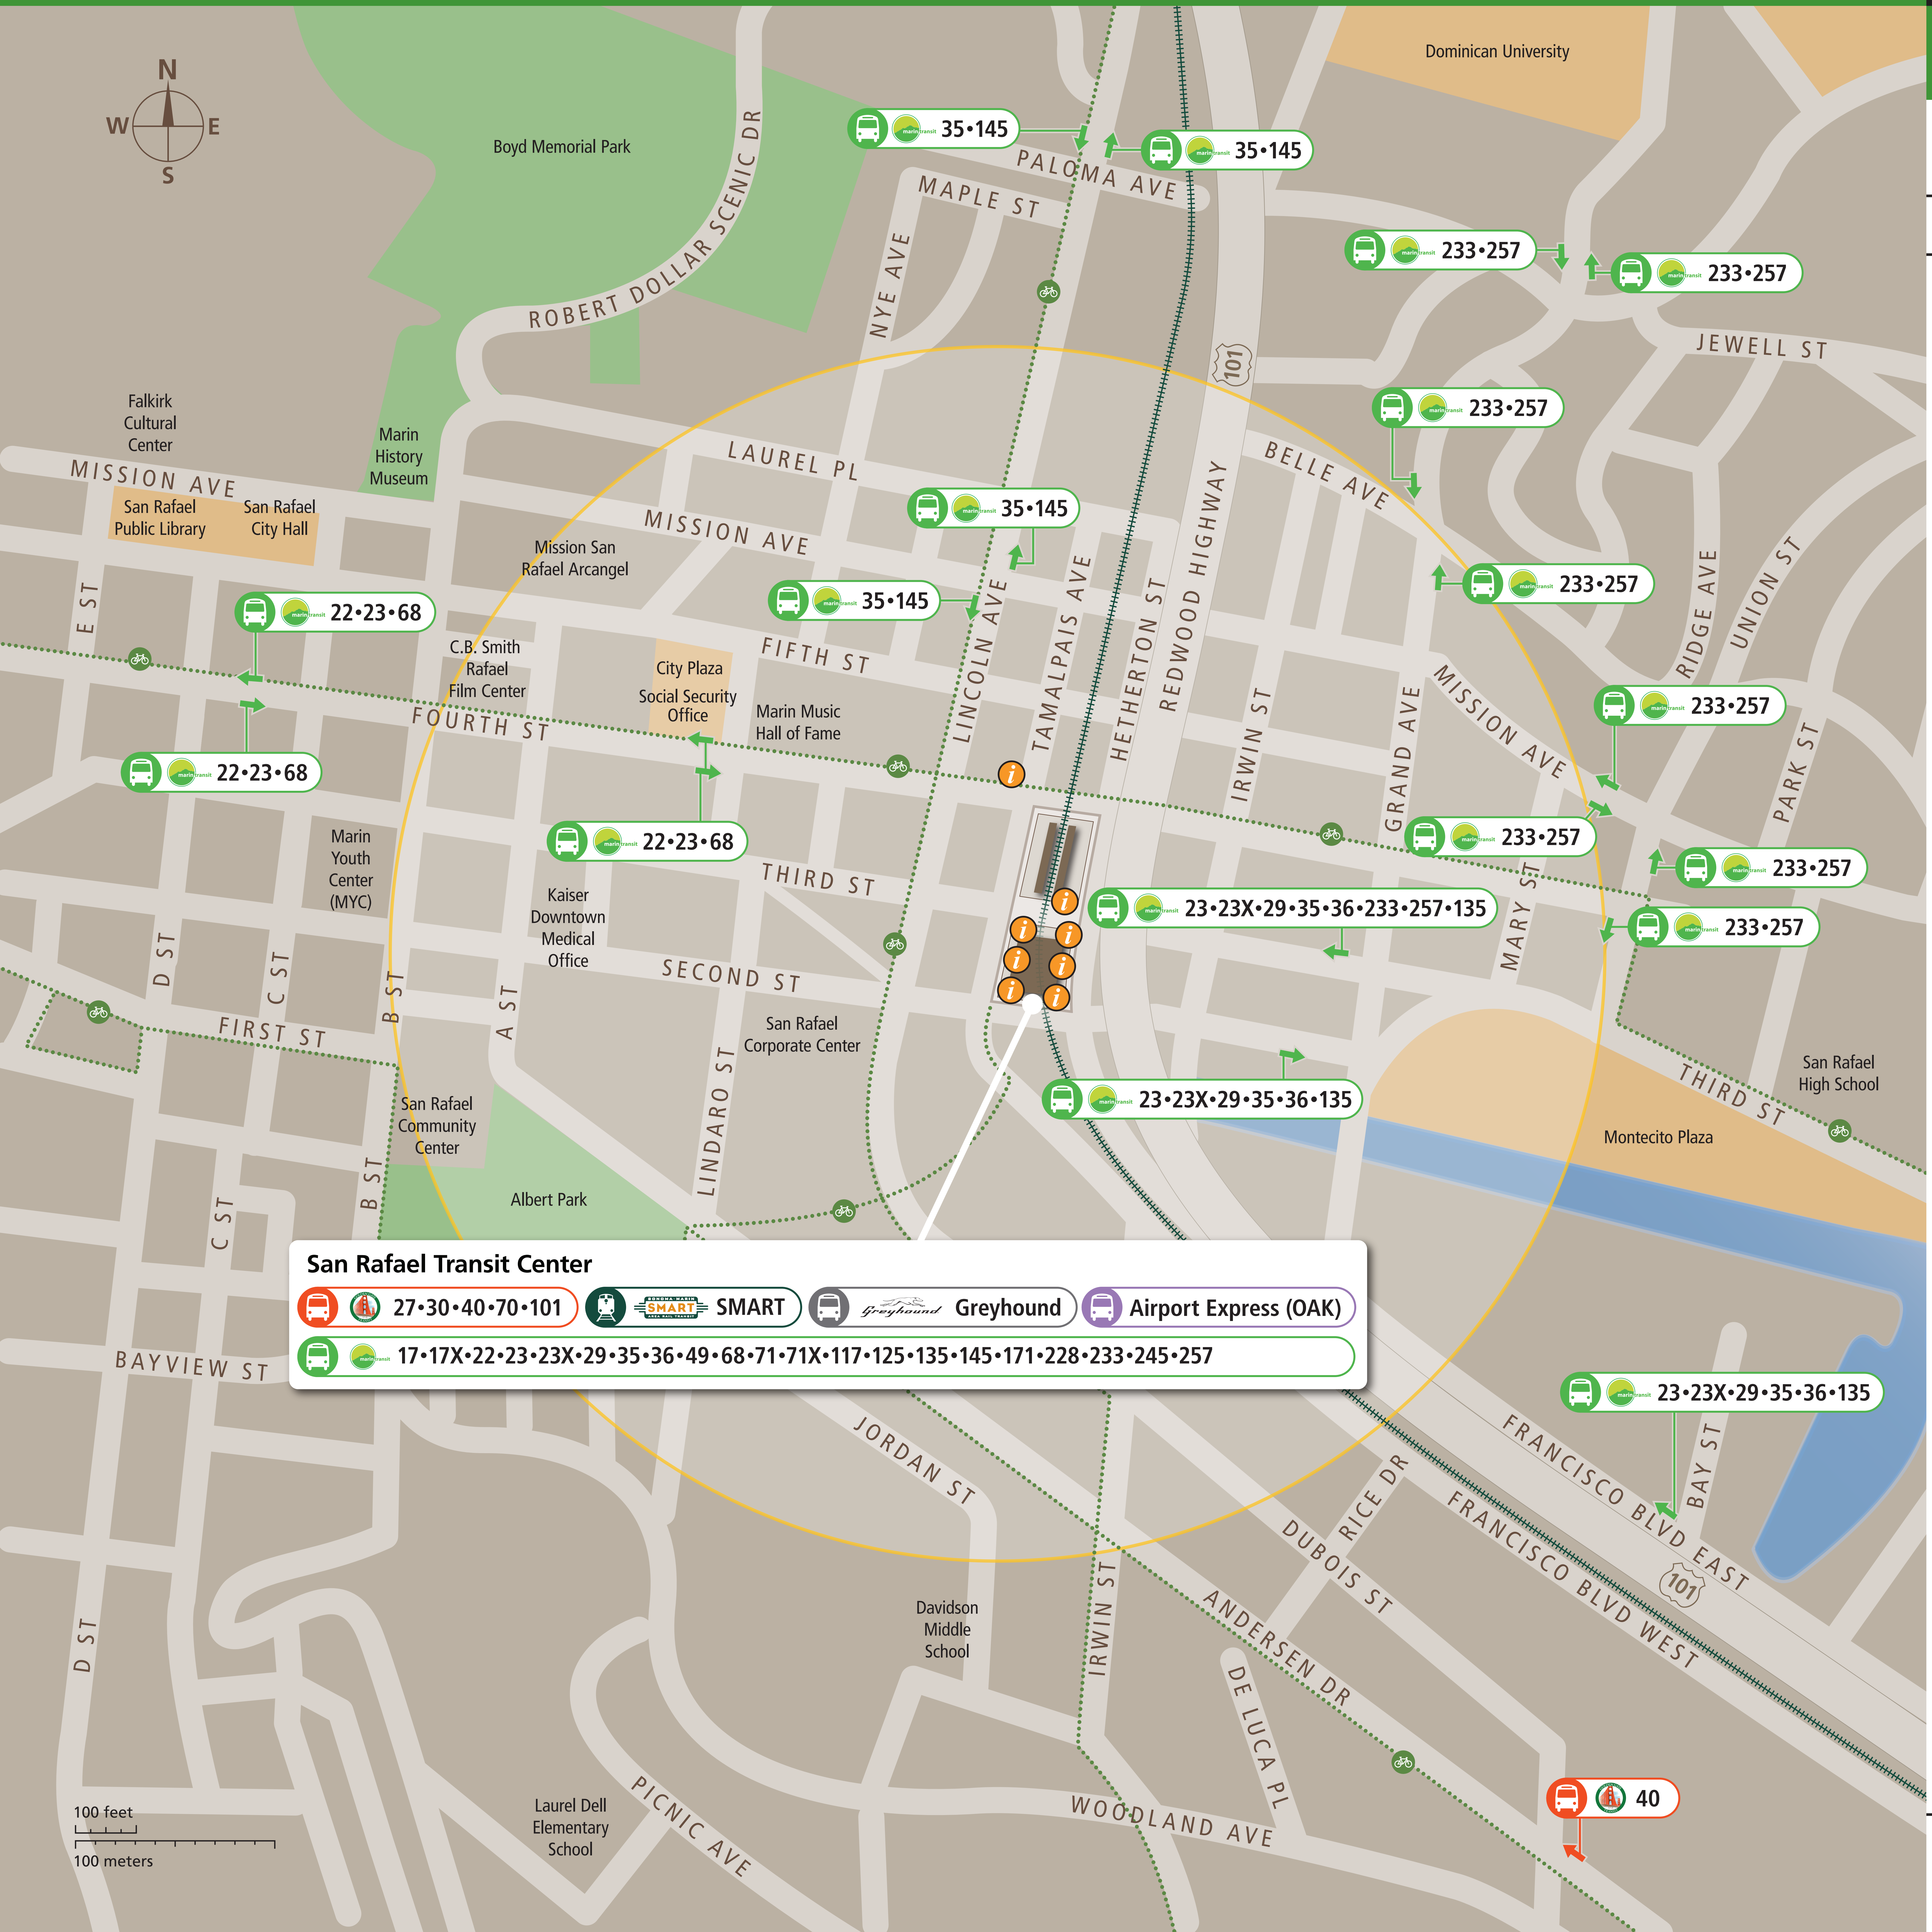

Transit Stops

Paradas del tránsito

公車站地圖

Transit Information

San Rafael Transit Center

San Rafael

Map Key

- You Are Here
  Usted esta aquí
- 1000-Foot (305m)
  Radius
  (5 minute walk)
  1000-pies (305m) radio
  (5 minutos a pie)
- Bus
  Autobús
- SMART Train
  SMART Tren
- San Rafael Transit Center
  Centro de Tránsito de San Rafael
- Bus Stop
  Parada de autobús
- Transit Information
  Información de tránsito
- Bike Route
  Ruta en bicicleta

Transit Lines

Golden Gate Transit Buses

Bus Routes	FROM	TO
30	San Rafael	San Francisco
40	San Rafael	El Cerrito del Norte BART
70	Novato	San Francisco
101	Santa Rosa	San Francisco

Marin Transit

Bus Routes	FROM	TO
17	San Rafael	Sausalito
17X	San Rafael	Sausalito
22	San Rafael	Marin City
23	Fairfax	Canal
23X	Fairfax/Manor	Canal
29	Marin General	Canal
35	Novato	Canal
36	Marin City	Canal
49	San Rafael	Novato
68	San Rafael	Inverness
71	Novato	Marin City
71X	Novato	Sausalito
117	San Rafael	Marin City
125	San Rafael	Lagunitas
135	San Rafael	Canal
145	San Rafael	Terra Linda High School
171	Novato	Marin City
228	San Rafael	Fairfax/Manor
233	San Rafael	Santa Venetia
245	San Rafael	Kaiser Hospital/Smith Ranch Road
257	San Rafael	Ignacio

SMART Sonoma-Marín Area Rail Transit

Passenger Rail	FROM	TO
	San Rafael	Santa Rosa Airport
	San Rafael	Larkspur

Call 511 | 511.org

Revised February 23, 2021

San Rafael Transit Center

27•30•40•70•101
SMART
Greyhound
Airport Express (OAK)

17•17X•22•23•23X•29•35•36•49•68•71•71X•117•125•135•145•171•228•233•245•257