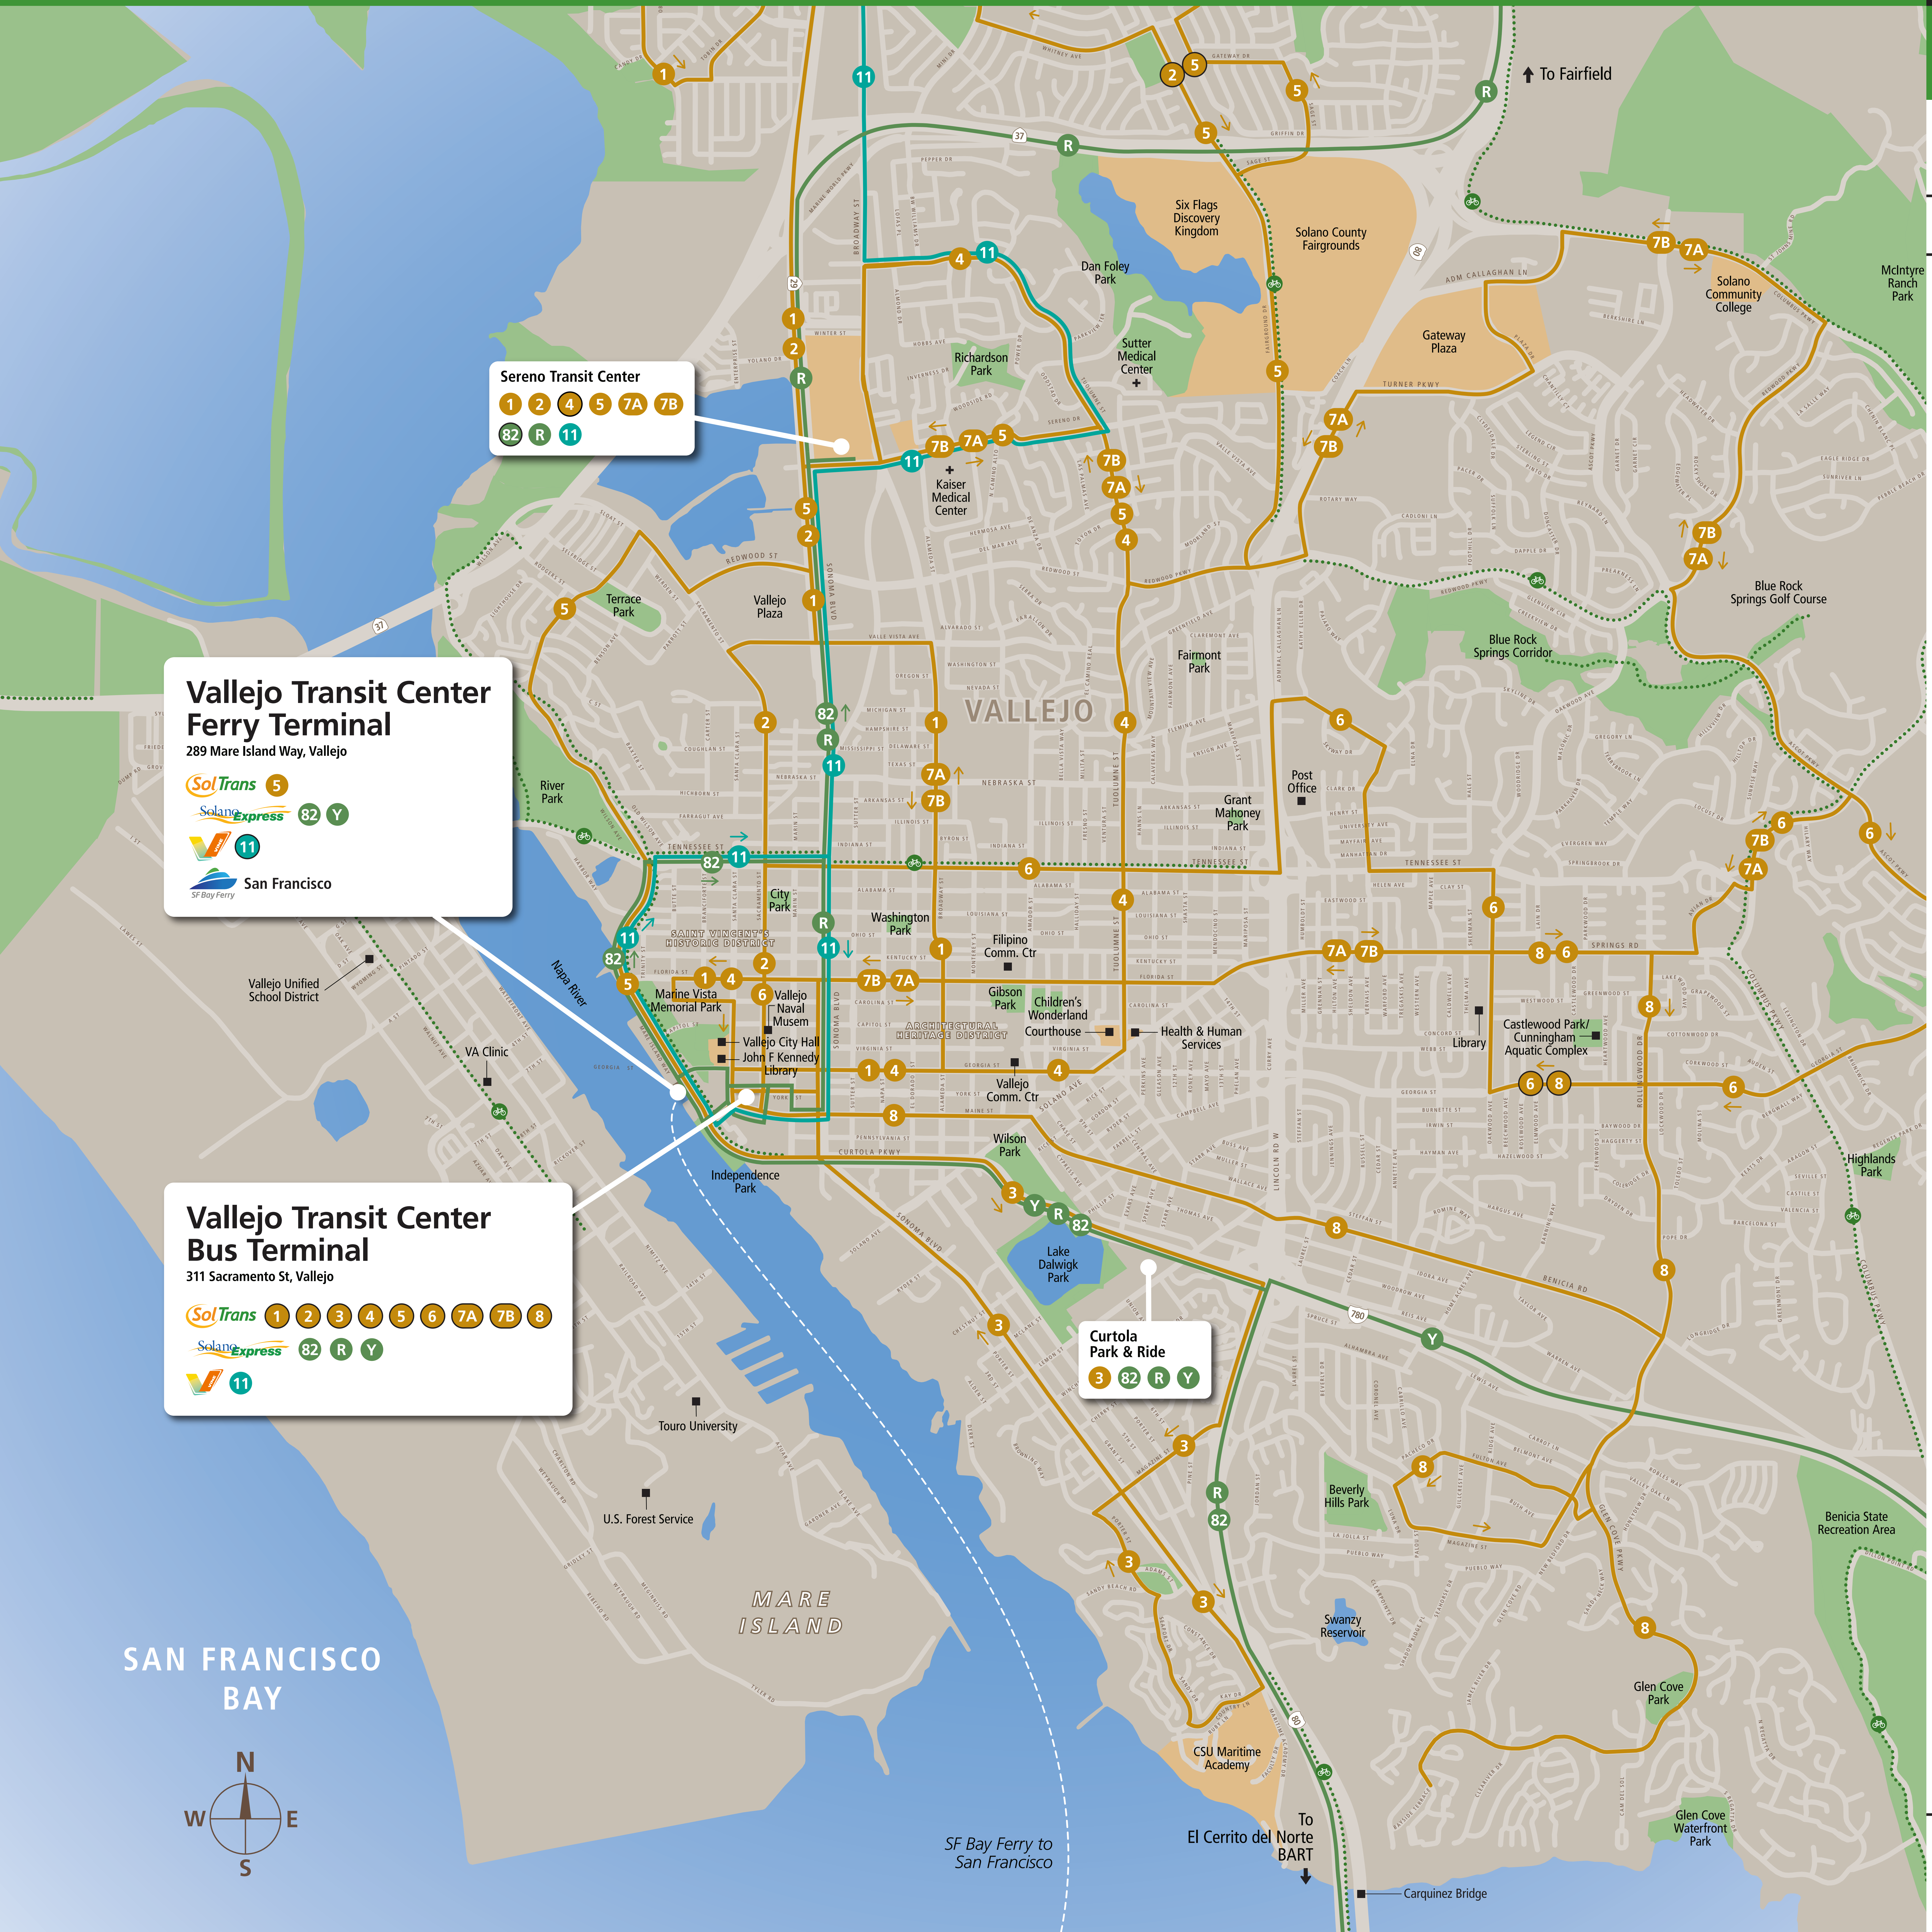

Transit Routes

Rutas del tránsito

公車路線圖

Transit Information

Vallejo Transit Center

Vallejo

Map Key

- You Are Here
- 5-Minute Walk Radius (1/4 mile)
- Bicycle Route
- SolTrans
- Solano Express
- VINE Transit
- Route Terminus

This map does not show all commuter, express, special event, or all-night routes. Service may vary with time of day or day of week. Service changes may have occurred since printing. Please consult transit agency schedule or contact 511 for more information.

Vallejo Transit Center Ferry Terminal
289 Mare Island Way, Vallejo

SolTrans 5
Solano Express 82 Y
VINE Transit 11
San Francisco

Vallejo Transit Center Bus Terminal
311 Sacramento St, Vallejo

SolTrans 1 2 3 4 5 6 7A 7B 8
Solano Express 82 R Y
VINE Transit 11

Curtola Park & Ride

SolTrans 3
Solano Express 82 R Y

Sereno Transit Center

SolTrans 1 2 4 5 7A 7B
Solano Express 82 R 11

SAN FRANCISCO BAY

SF Bay Ferry to San Francisco

To El Cerrito del Norte BART

Carquinez Bridge

Call 511 | 511.org