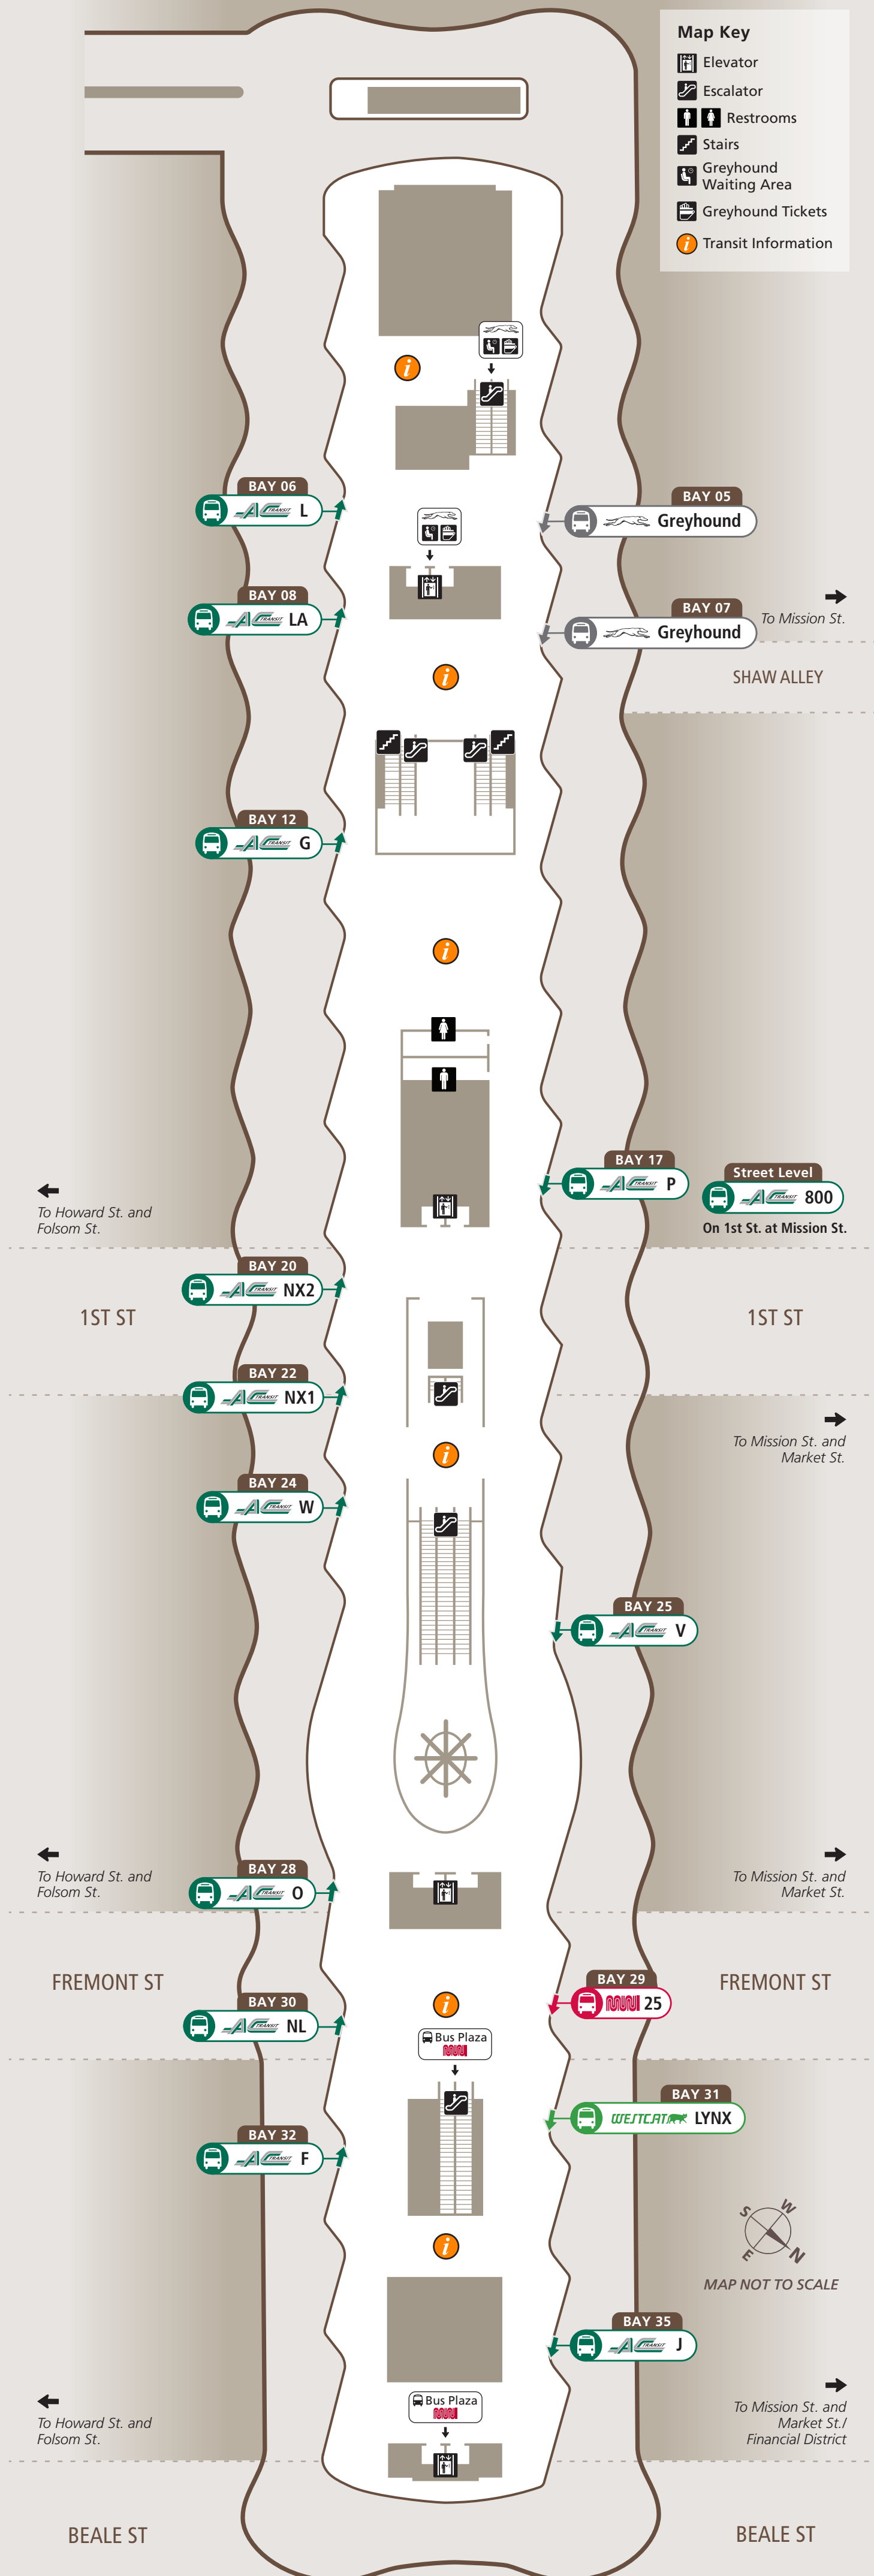

Station Map

Mapa de la estación

車站地圖

Salesforce Transit Center Bus Deck

AC Transit

- F Berkeley • Bay 32
- G El Cerrito • Bay 12
- J Berkeley • Bay 35
- L Richmond • Bay 06
- LA El Sobrante • Bay 08
- NL Eastmont • Bay 30
- NX1 Dimond District • Bay 22
- NX2 Laurel District • Bay 20
- O Alameda • Bay 28
- P Piedmont • Bay 17
- V Montclair • Bay 25
- W South Shore • Bay 24
- 800 Richmond • Street level, on First St. at Mission St.

Greyhound

- Greyhound • Bays 05, 07

Take the escalator or elevator furthest west (at the top of this map) down to the Greyhound ticket office.

San Francisco Muni

- 25 Treasure Island • Bay 29

Line 25-Owl (12:30 a.m.-6:00 a.m.) departs from the Street Level Bus Plaza at Bay E.

WestCAT

- LYNX Hercules / Rodeo • Bay 31