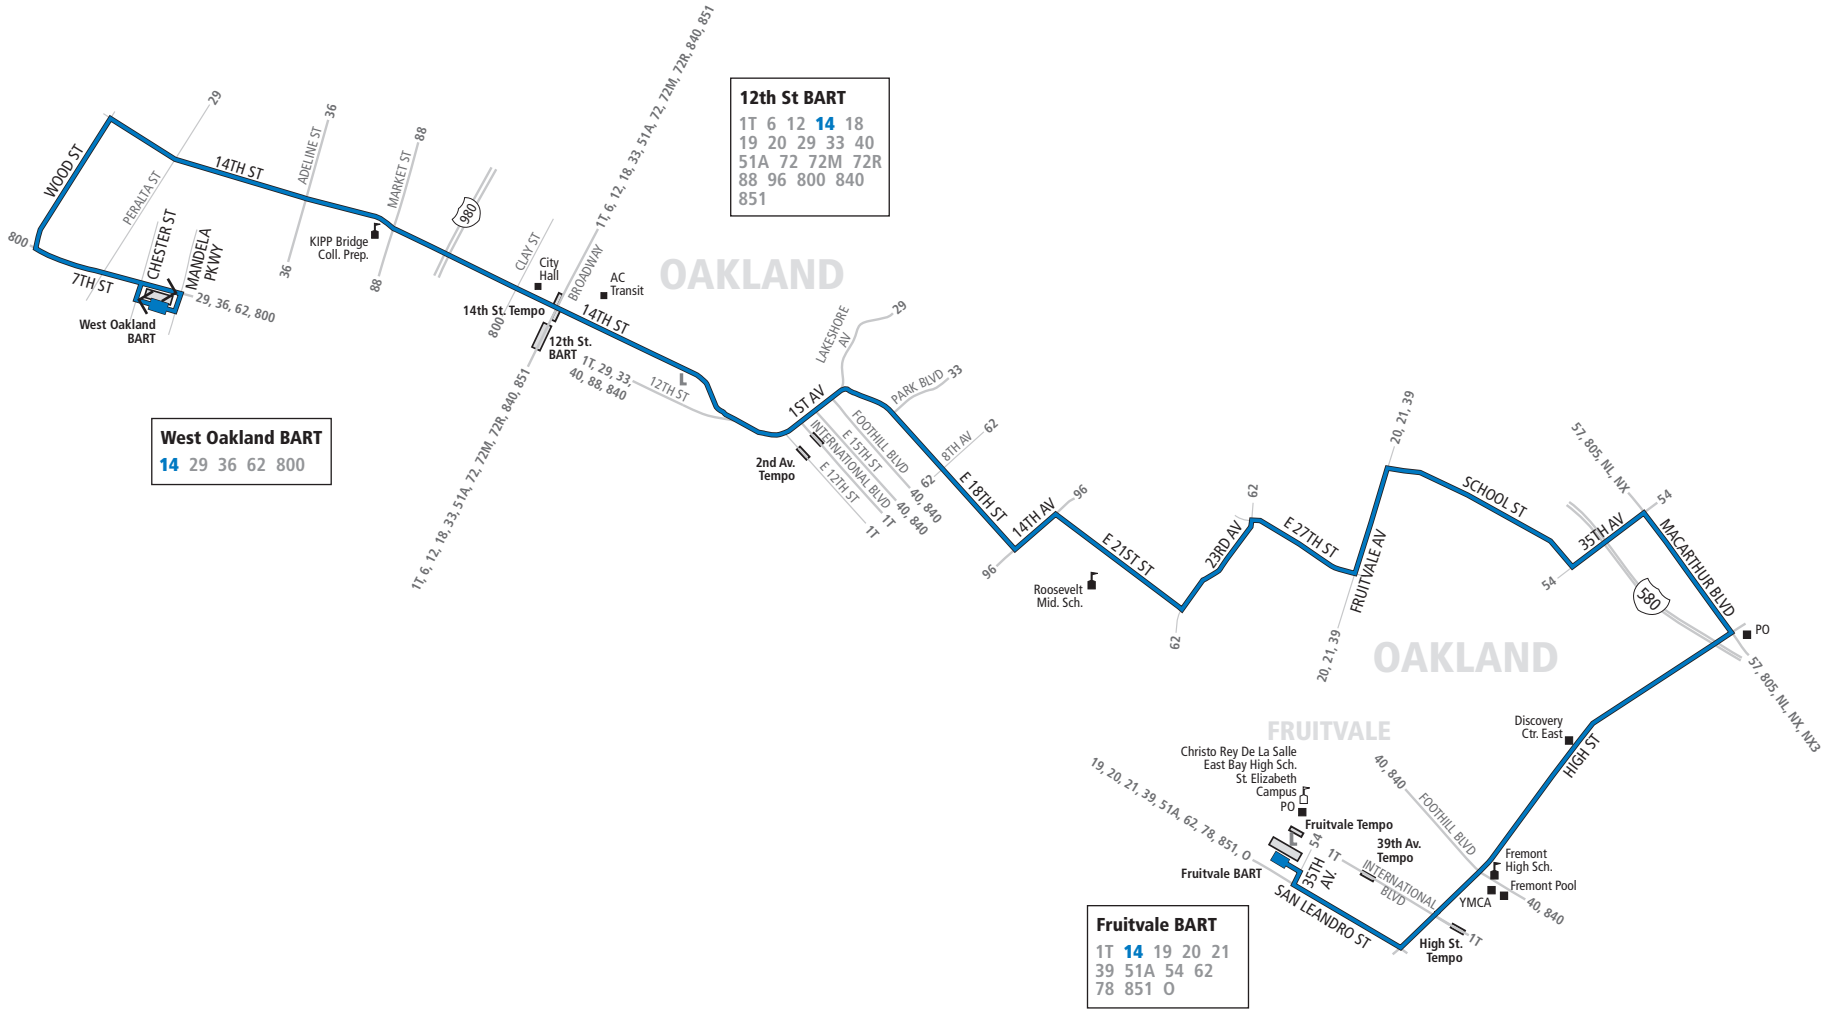

Line 14

N
Map not to scale
El mapa no está a escala
地圖不按比例縮放