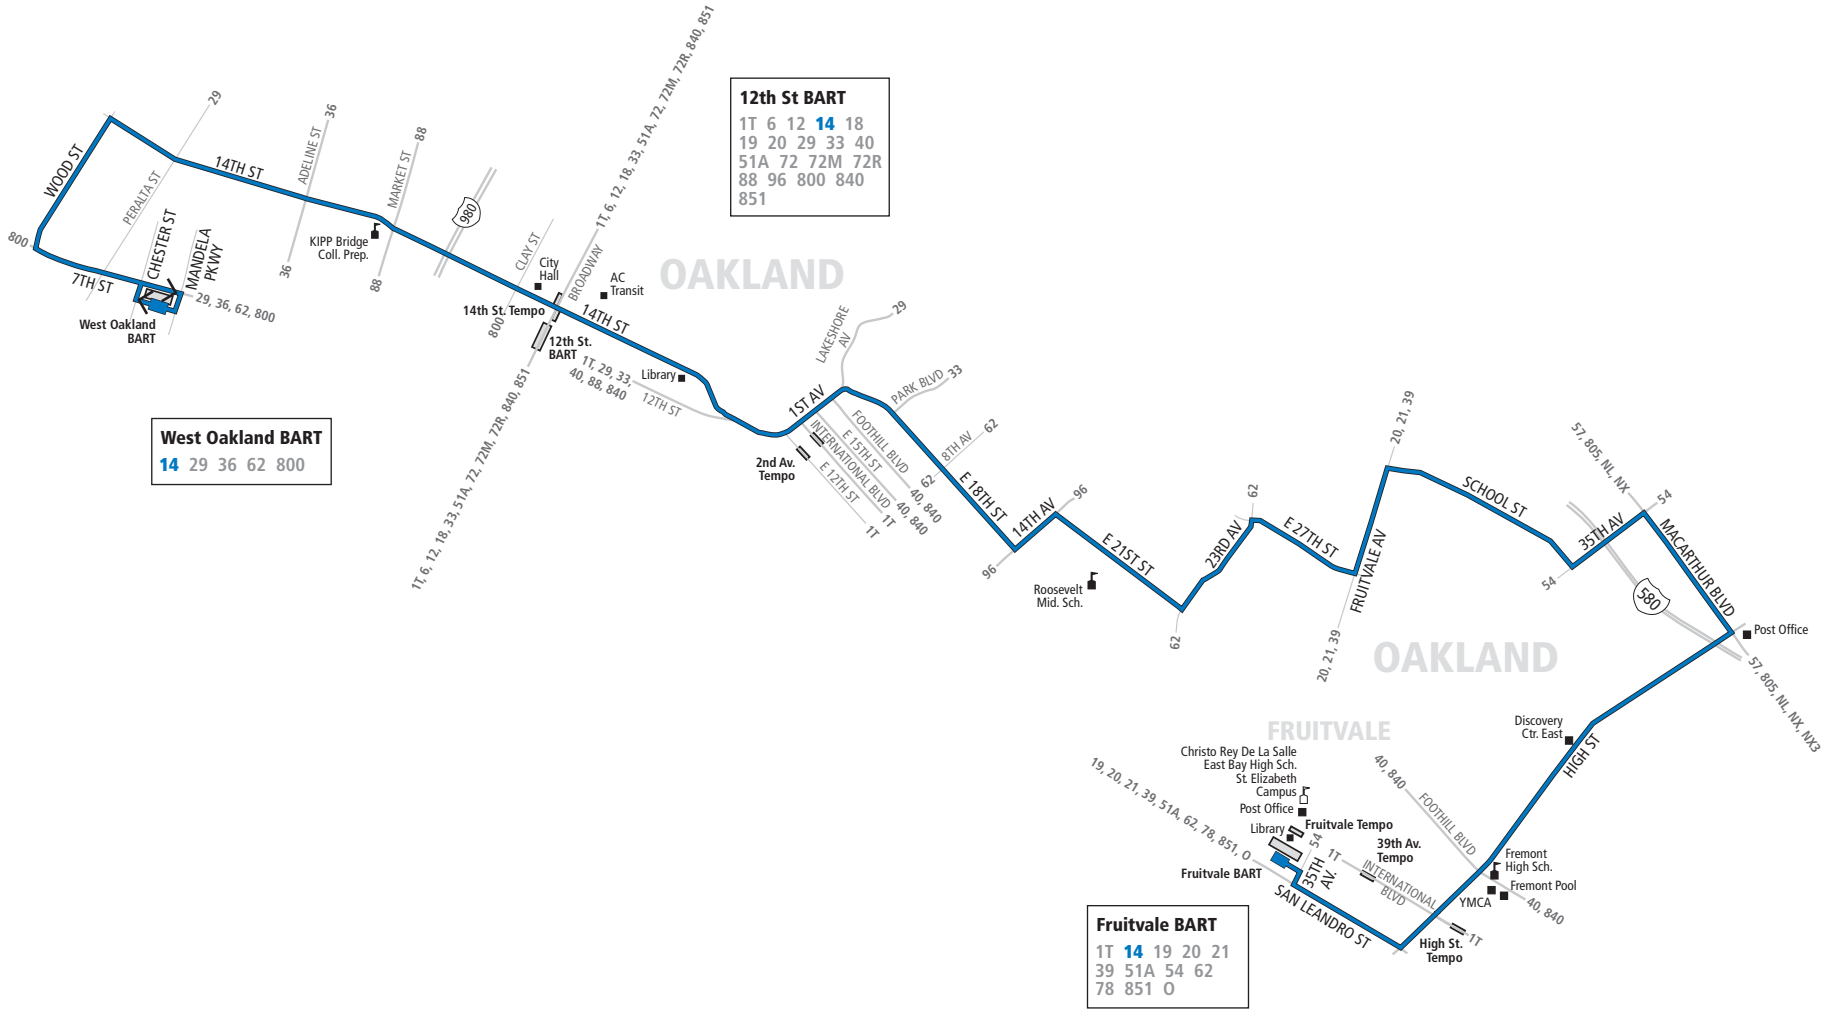

Line 14

N
Map not to scale
El mapa no está a escala
地圖不按比例縮放