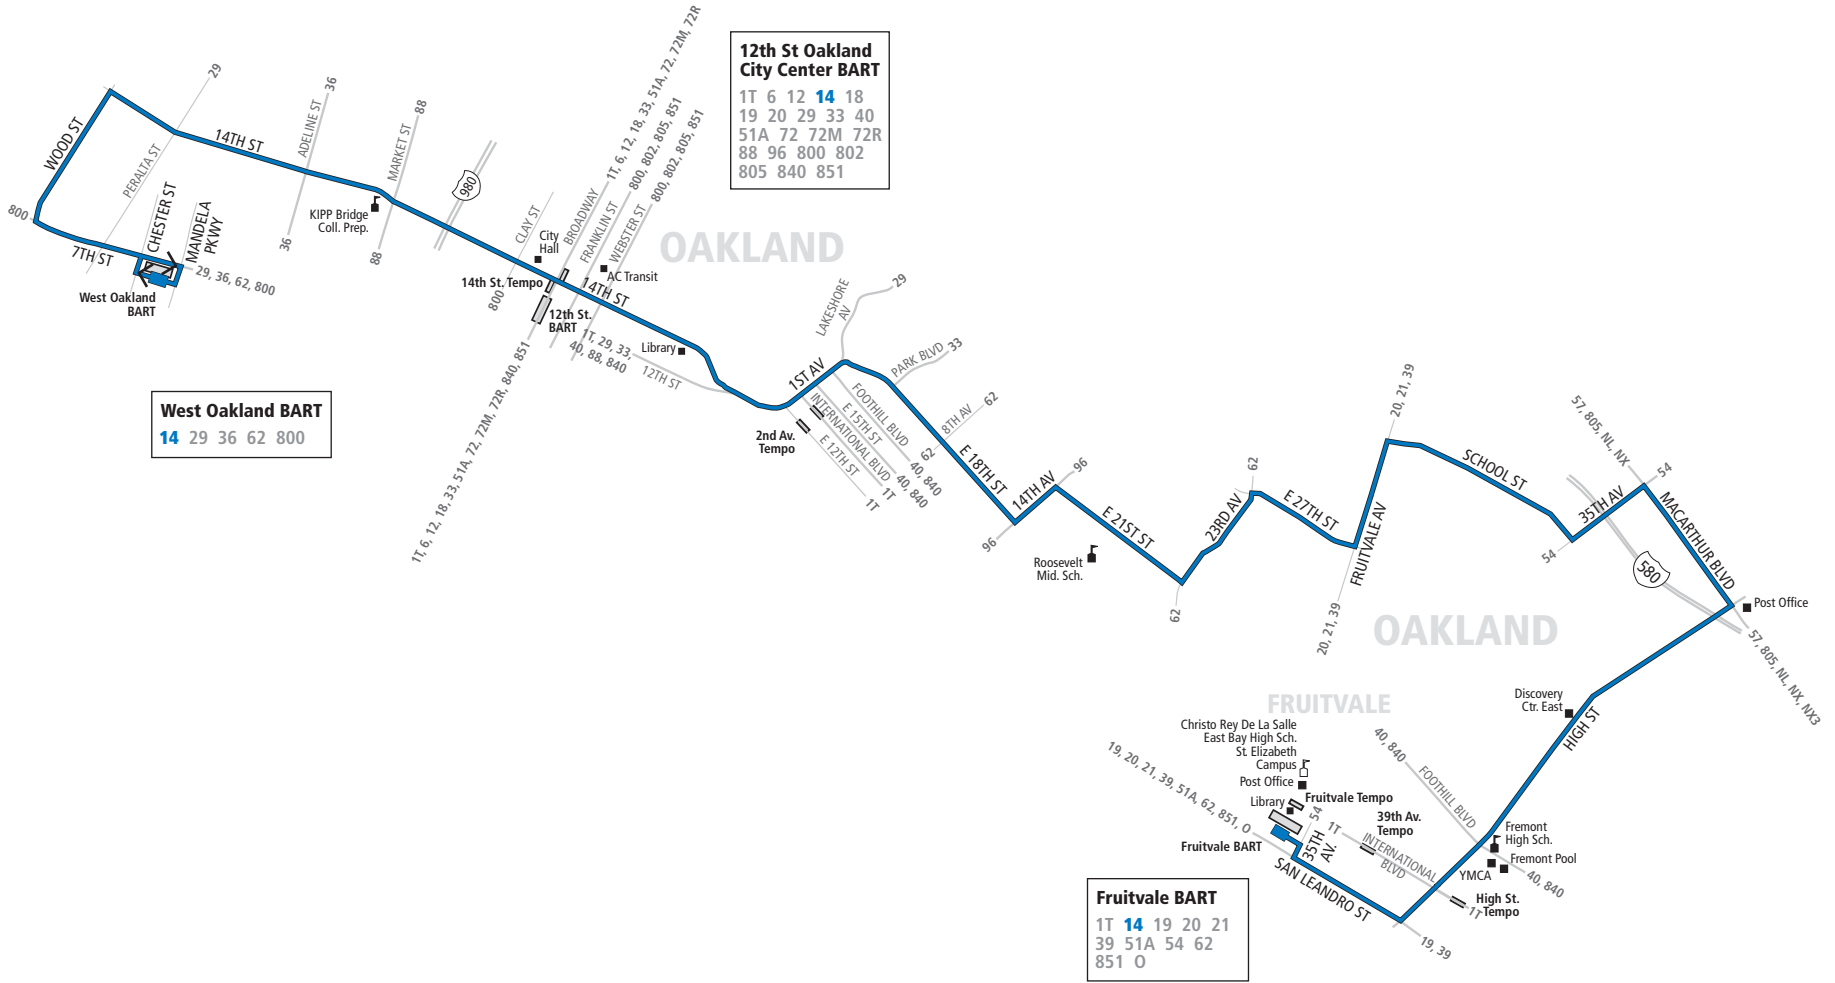

Line 14

N
Map not to scale
El mapa no está a escala
地圖不按比例縮放