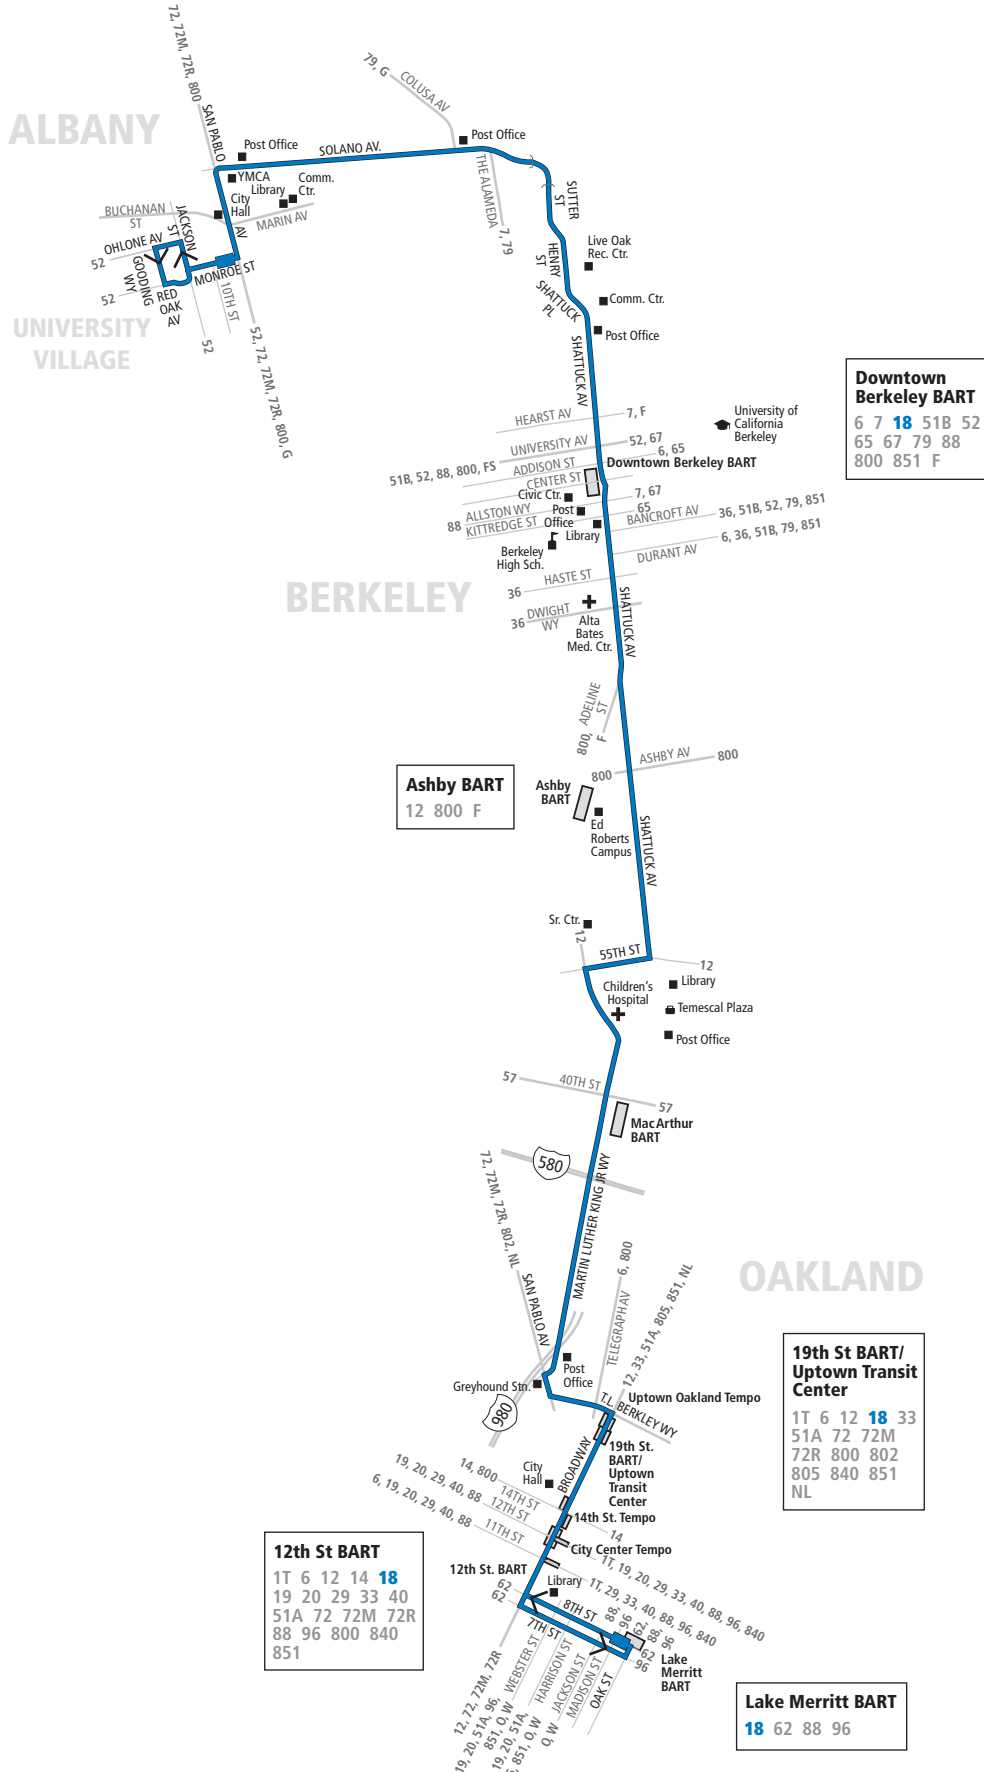

Line 18

N
Map not to scale
El mapa no está a escala
地圖不按比例縮放