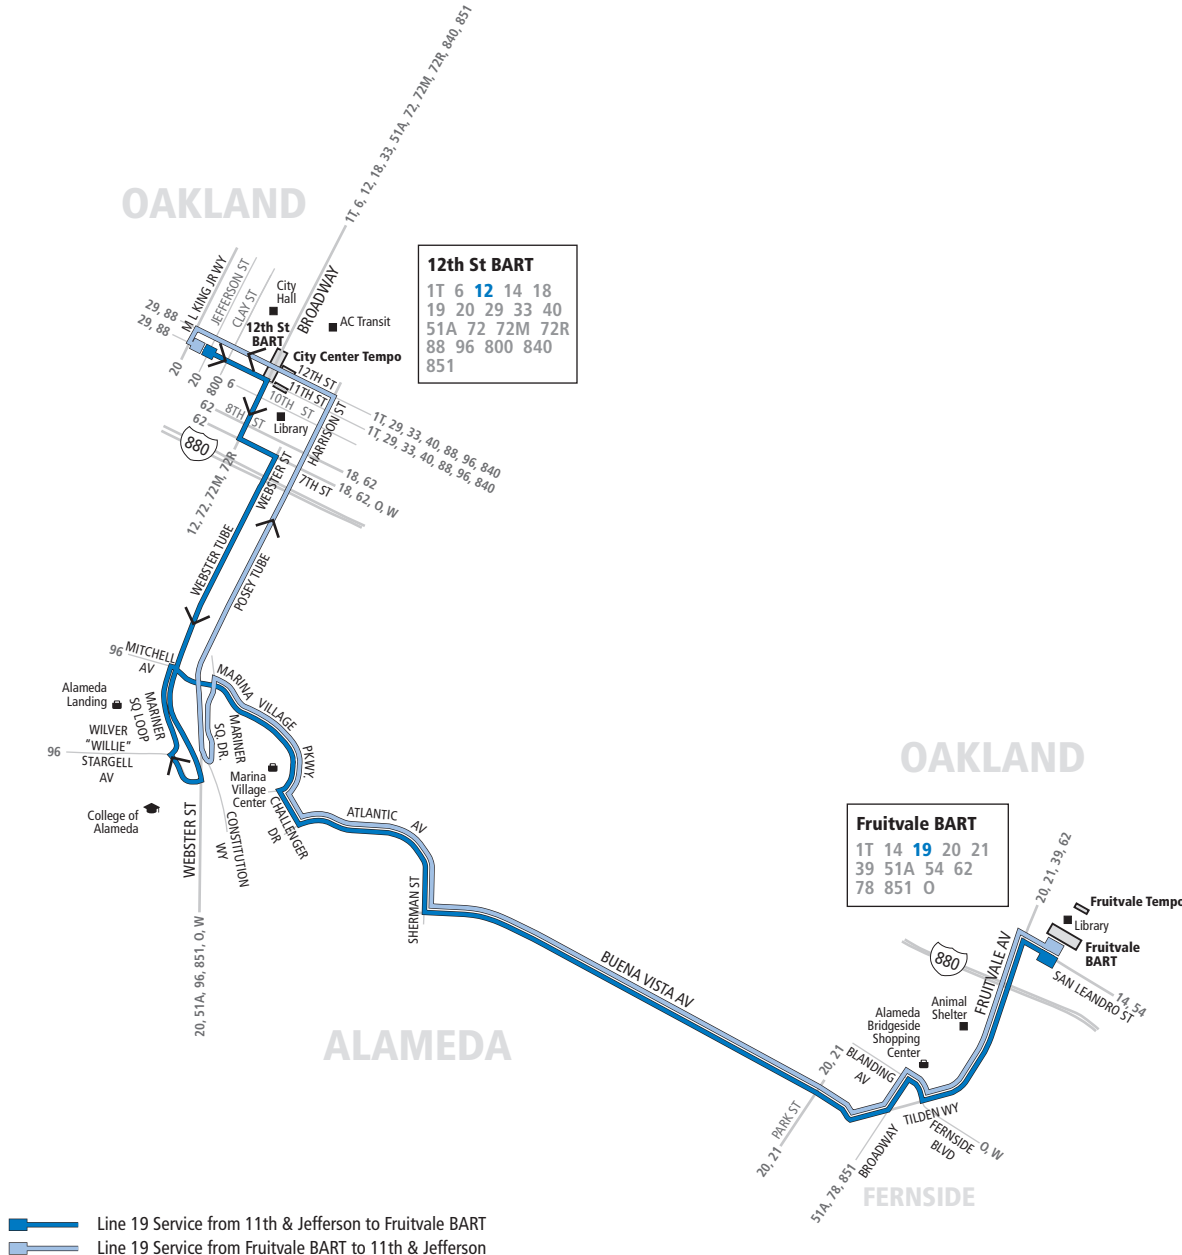

Line 19

19

AC TRANSIT SCHEDULE

EFFECTIVE:
March 5, 2023

Downtown Oakland

12th Street Oakland City Center BART
Chinatown

Alameda

Alameda Landing
Marina Village Parkway
Atlantic Avenue
Buena Vista Avenue
Alameda Bridgeside Shopping Center

Fruitvale BART

Every day