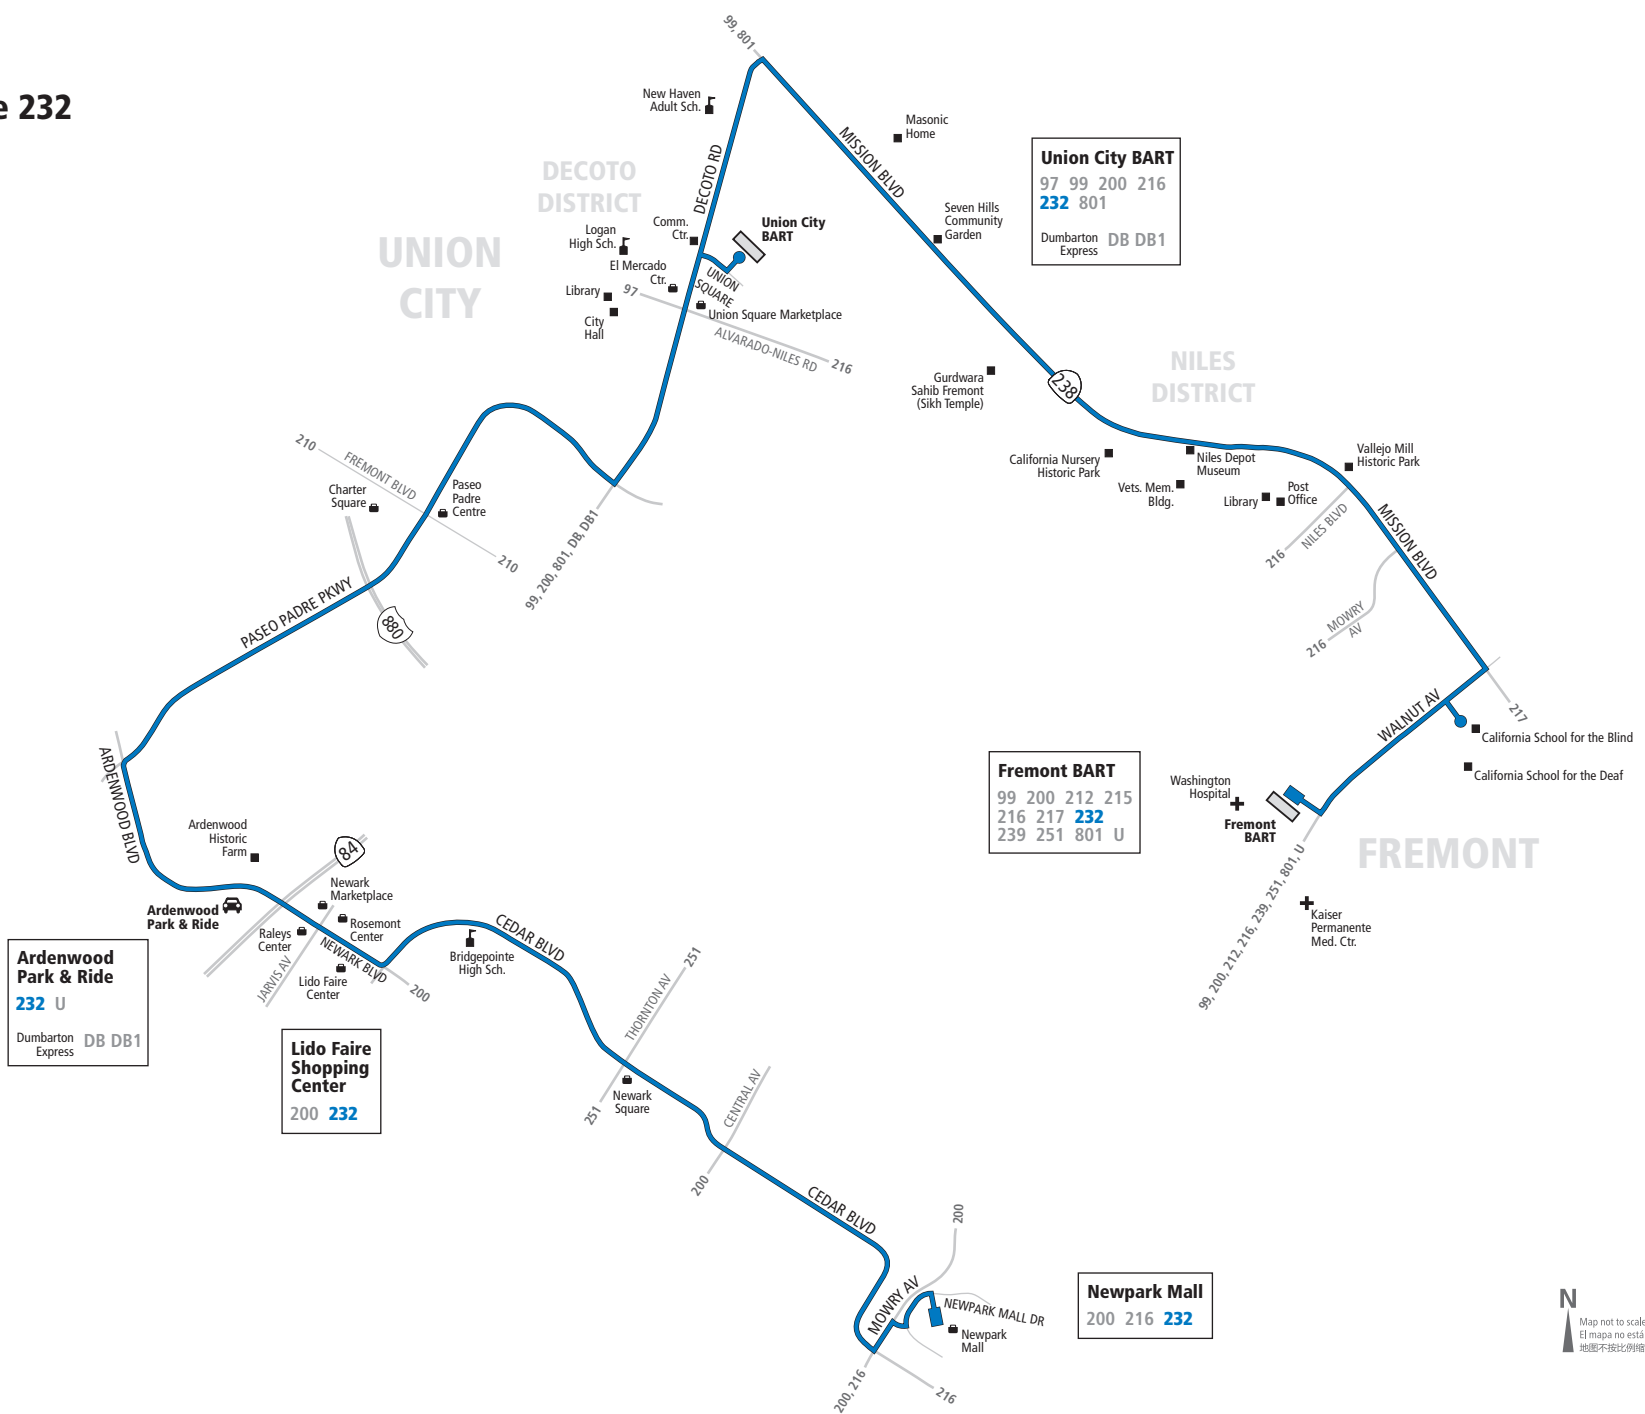

232 Saturdays, Sundays and holidays To Fremont BART

NewPark Mall	Thornton Ave. & Cedar Blvd.	Lido Faire Shopping Center	Paseo Padre Parkway & Fremont Blvd.	Union City BART	Mission Blvd. & 7th St.	Mission Blvd. & Nursery Ave.	Mission Blvd. & Mowry Ave.	Fremont BART
8:20a	8:28a	8:34a	8:43a	8:52a	8:58a	9:01a	9:05a	9:09a
9:20a	9:28a	9:34a	9:43a	9:52a	9:58a	10:01a	10:05a	10:09a
10:20a	10:28a	10:34a	10:43a	10:52a	10:58a	11:01a	11:05a	11:09a
11:20a	11:28a	11:34a	11:43a	11:52a	11:58a	12:01p	12:05p	12:09p
12:20p	12:29p	12:36p	12:45p	12:54p	1:00p	1:03p	1:07p	1:11p
1:20p	1:29p	1:36p	1:45p	1:54p	2:00p	2:03p	2:07p	2:11p
2:20p	2:29p	2:36p	2:45p	2:54p	3:00p	3:03p	3:07p	3:11p
3:20p	3:29p	3:36p	3:45p	3:54p	4:00p	4:03p	4:07p	4:11p
4:20p	4:29p	4:36p	4:45p	4:54p	5:00p	5:03p	5:07p	5:11p
5:20p	5:29p	5:36p	5:45p	5:54p	6:00p	6:03p	6:07p	6:11p
6:20p	6:29p	6:34p	6:43p	6:52p	6:58p	7:01p	7:05p	7:09p
7:20p	7:29p	7:34p	7:43p	7:52p	7:58p	8:01p	8:05p	8:09p
8:20p	8:29p	8:34p	8:43p	8:52p	8:58p	9:01p	9:05p	9:09p

Line 232

Ardenwood Park & Ride
232 U
 Dumbarton Express DB DB1

Lido Faire Shopping Center
 200 **232**

Union City BART
 97 99 200 216
232 801
 Dumbarton Express DB DB1

Fremont BART
 99 200 212 215
 216 217 **232**
 239 251 801 U