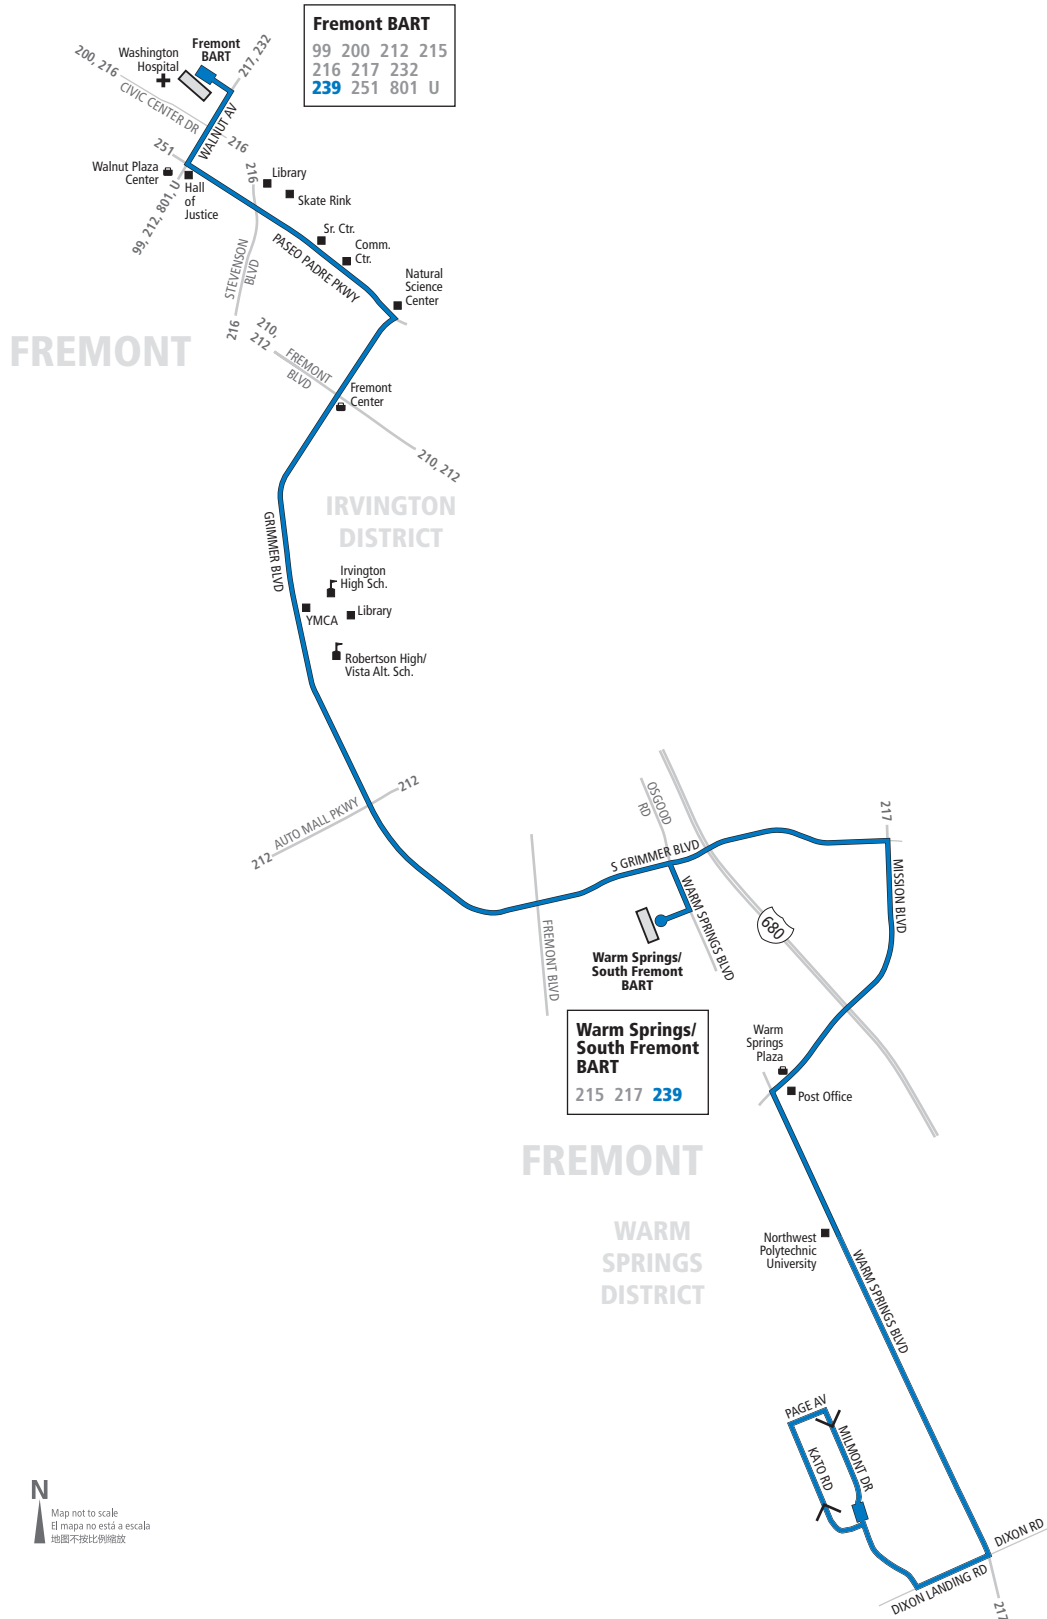

N
Map not to scale
El mapa no está a escala
地圖不按比例縮放