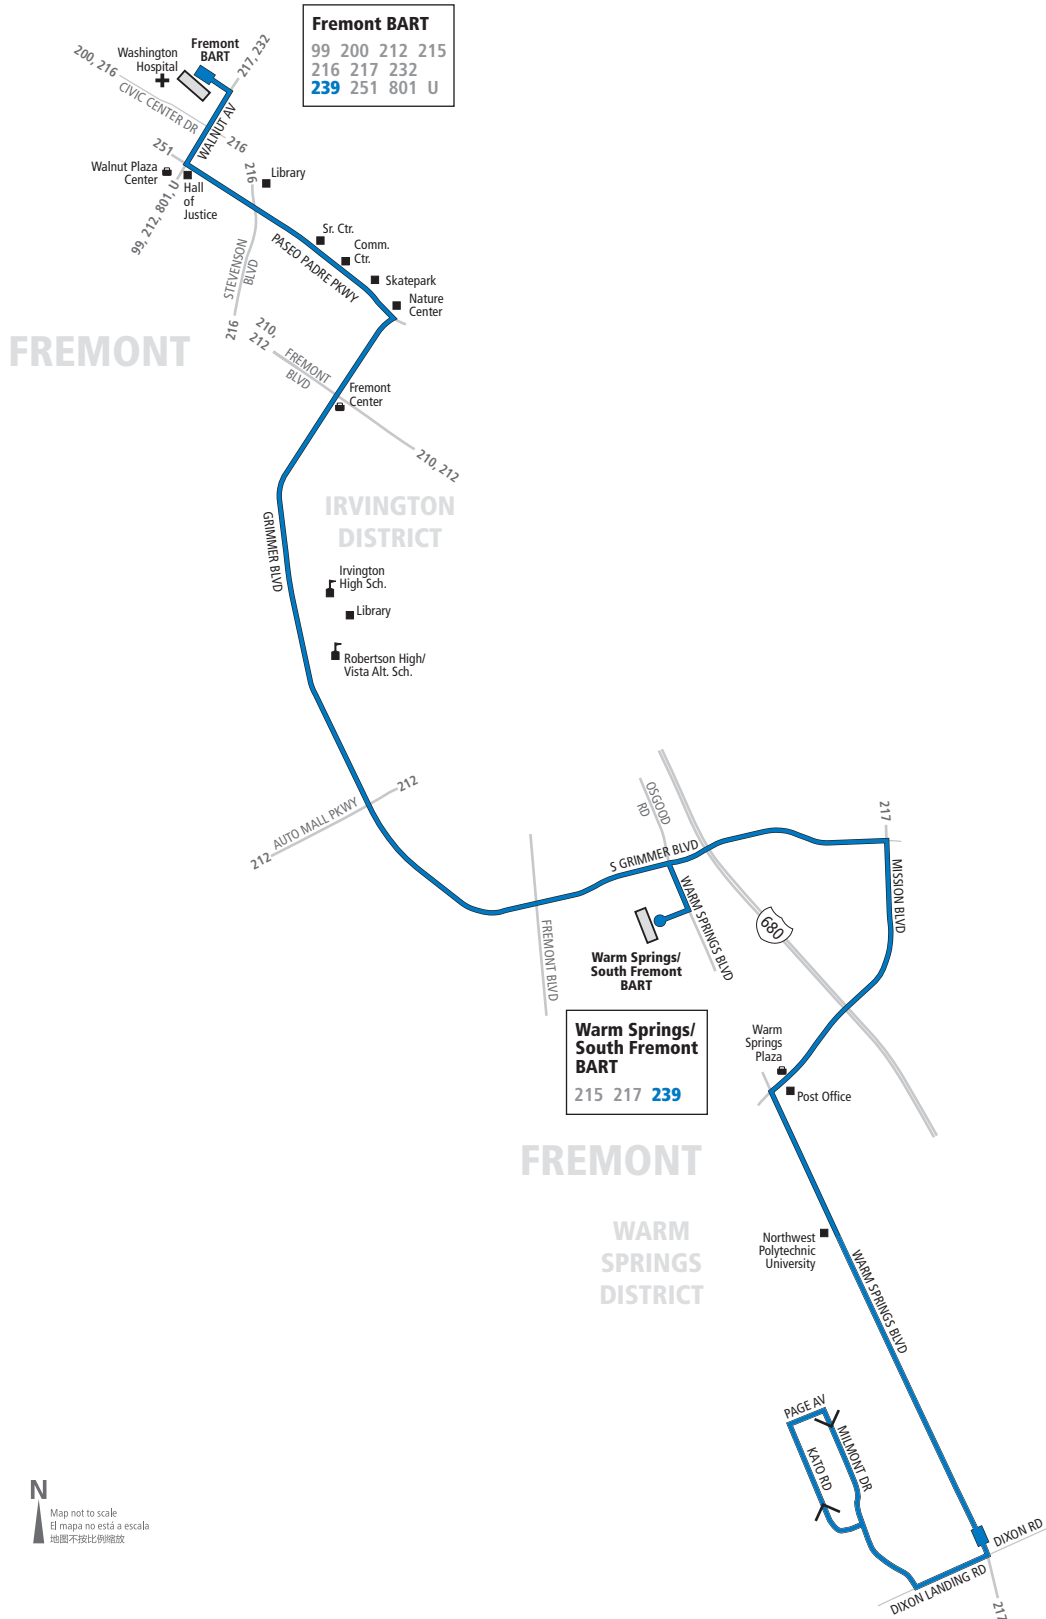

N
Map not to scale
El mapa no está a escala
地圖不按比例縮放