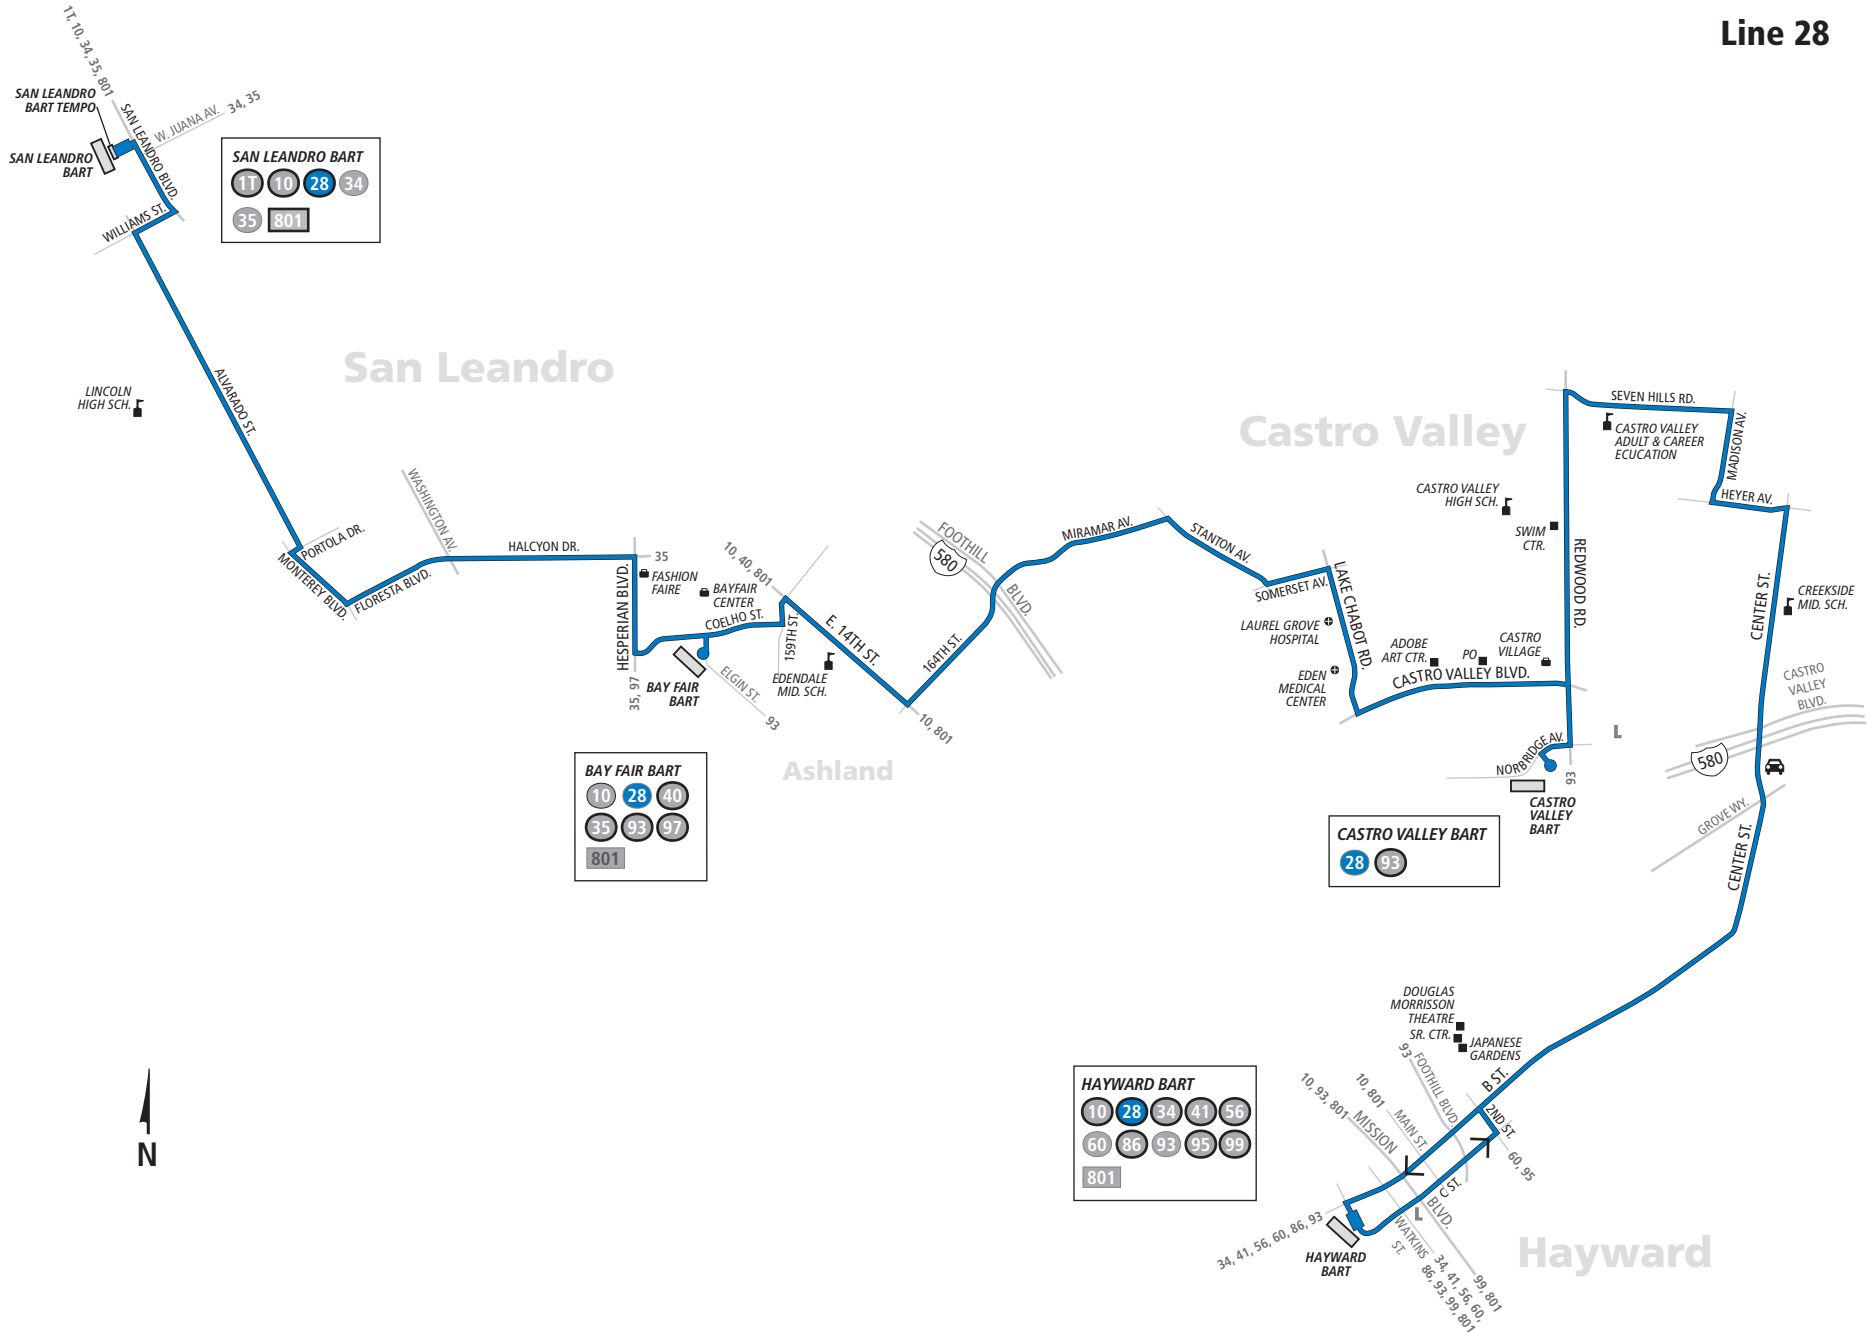

# AC TRANSIT SCHEDULE

EFFECTIVE:

December 20, 2020

## 28 Saturdays, Sundays and holidays To San Leandro BART

Hayward BART	B St. & Center St.	Castro Valley BART	164th Ave. & E. 14th St.	Bay Fair BART	Floresta Blvd. & Fremont Blvd.	San Leandro BART
6:00a	6:05a	6:20a	6:32a	6:37a	6:43a	6:50a
7:00a	7:06a	7:21a	7:34a	7:39a	7:45a	7:55a
8:00a	8:06a	8:21a	8:34a	8:39a	8:45a	8:55a
9:00a	9:06a	9:21a	9:34a	9:39a	9:45a	9:55a
10:00a	10:06a	10:21a	10:34a	10:39a	10:45a	10:55a
11:00a	11:07a	11:23a	11:37a	11:42a	11:50a	12:02p
12:00p	12:07p	12:23p	12:37p	12:42p	12:50p	1:02p
1:00p	1:07p	1:23p	1:37p	1:42p	1:50p	2:02p
2:00p	2:07p	2:23p	2:37p	2:42p	2:50p	3:02p
3:00p	3:07p	3:23p	3:37p	3:42p	3:50p	4:02p
4:00p	4:07p	4:23p	4:37p	4:42p	4:50p	5:02p
5:00p	5:07p	5:23p	5:38p	5:44p	5:51p	6:03p
6:00p	6:07p	6:23p	6:37p	6:42p	6:49p	7:00p
7:00p	7:07p	7:23p	7:37p	7:42p	7:49p	7:59p
8:00p	8:07p	8:23p	8:37p	8:42p	8:49p	8:59p
9:00p	9:07p	9:22p	9:35p	9:40p	9:46p	9:55p
10:00p	10:07p	10:22p	10:35p	10:40p	10:46p	10:55p

**SAN LEANDRO BART**

1T	10	28	34
35	801		

**BAY FAIR BART**

10	28	40
35	93	97
801		

**CASTRO VALLEY BART**

28	93
----	----

**HAYWARD BART**

10	28	34	41	56
60	86	93	95	99
801				