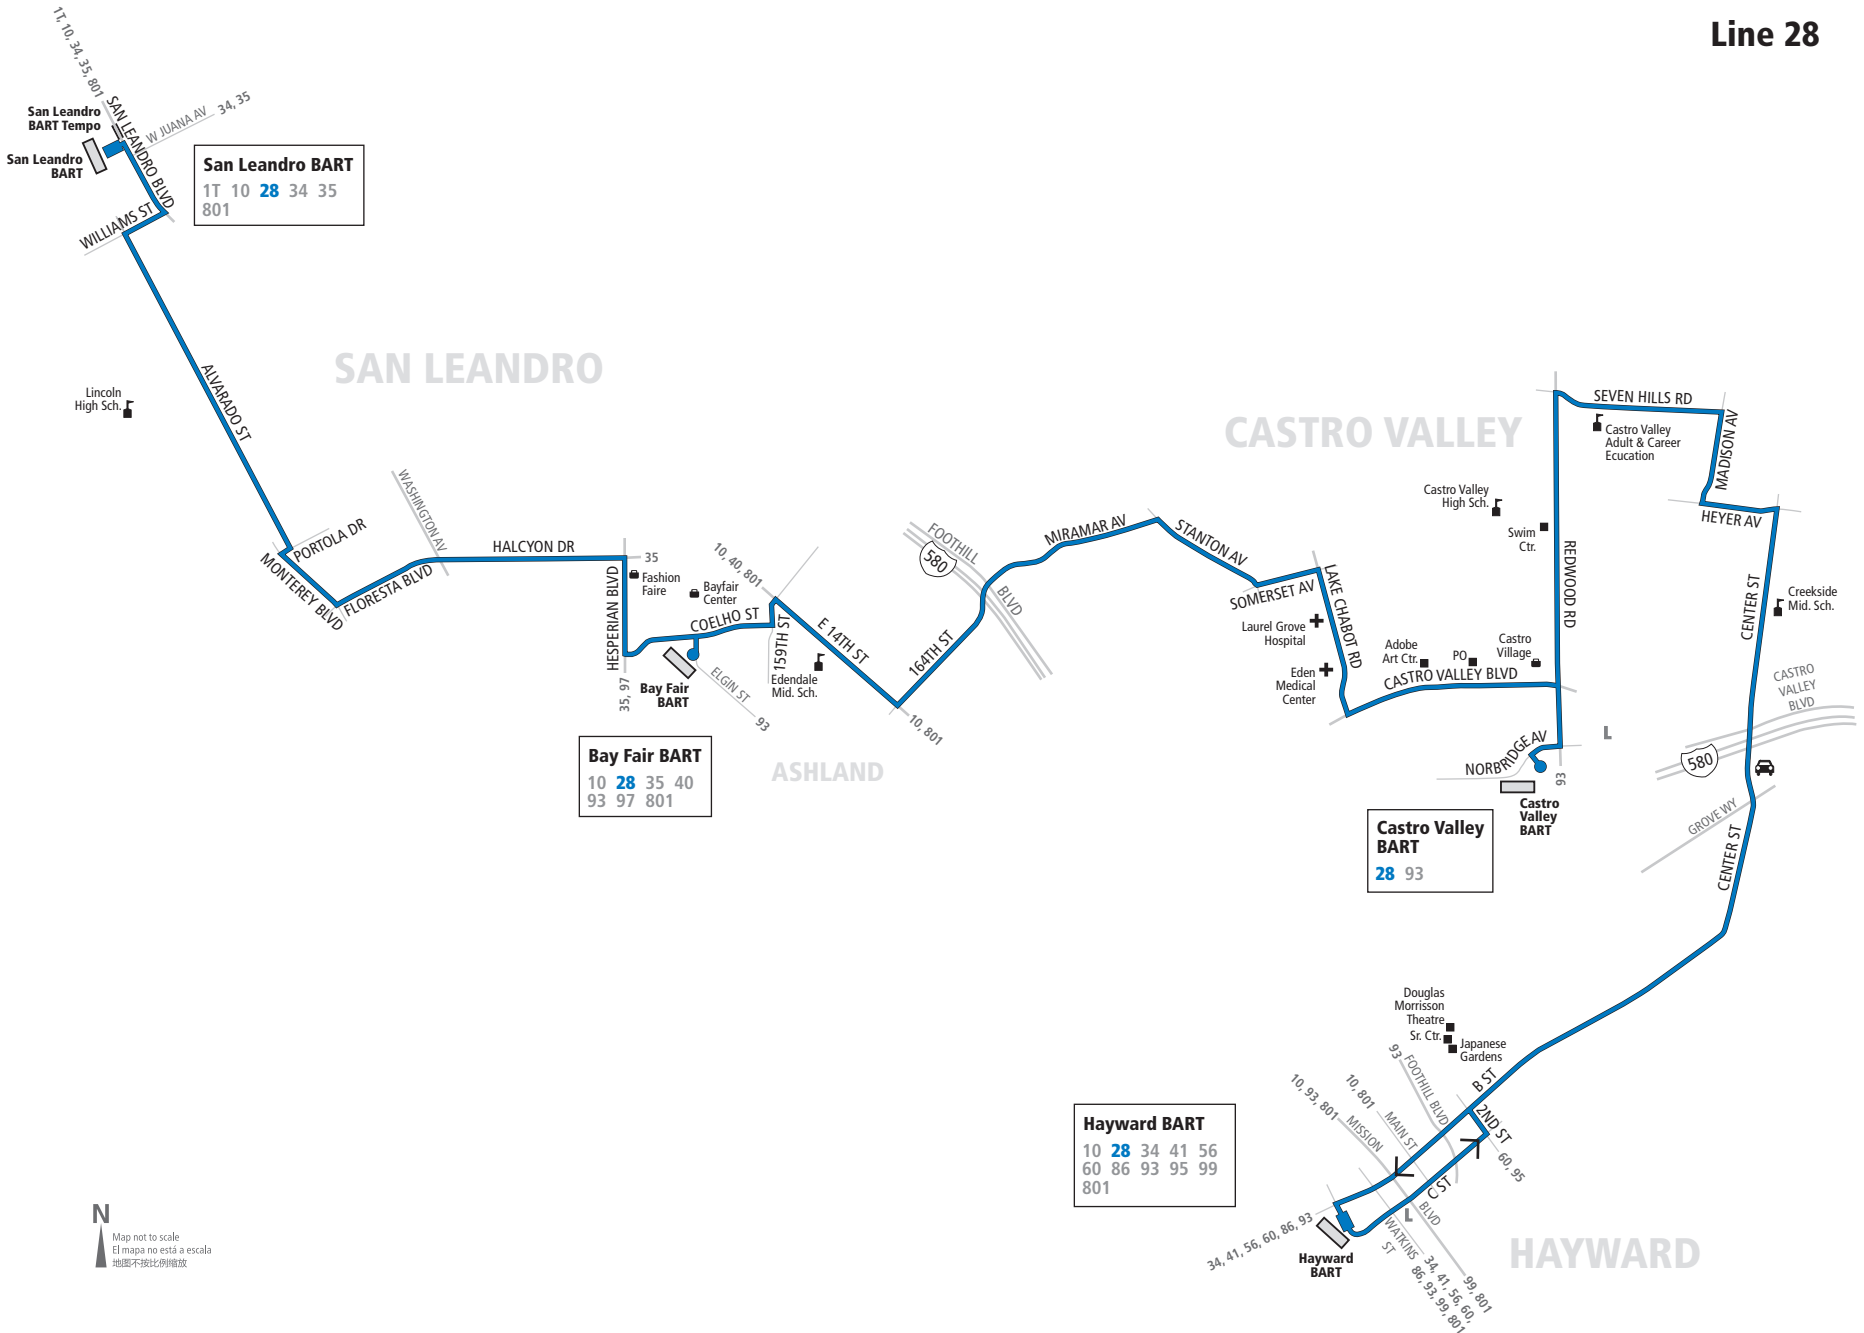

San Leandro BART
1T 10 28 34 35
801

Bay Fair BART
10 28 35 40
93 97 801

Castro Valley BART
28 93

Hayward BART
10 28 34 41 56
60 86 93 95 99
801

N
Map not to scale
El mapa no está a escala
地圖不與比例相稱