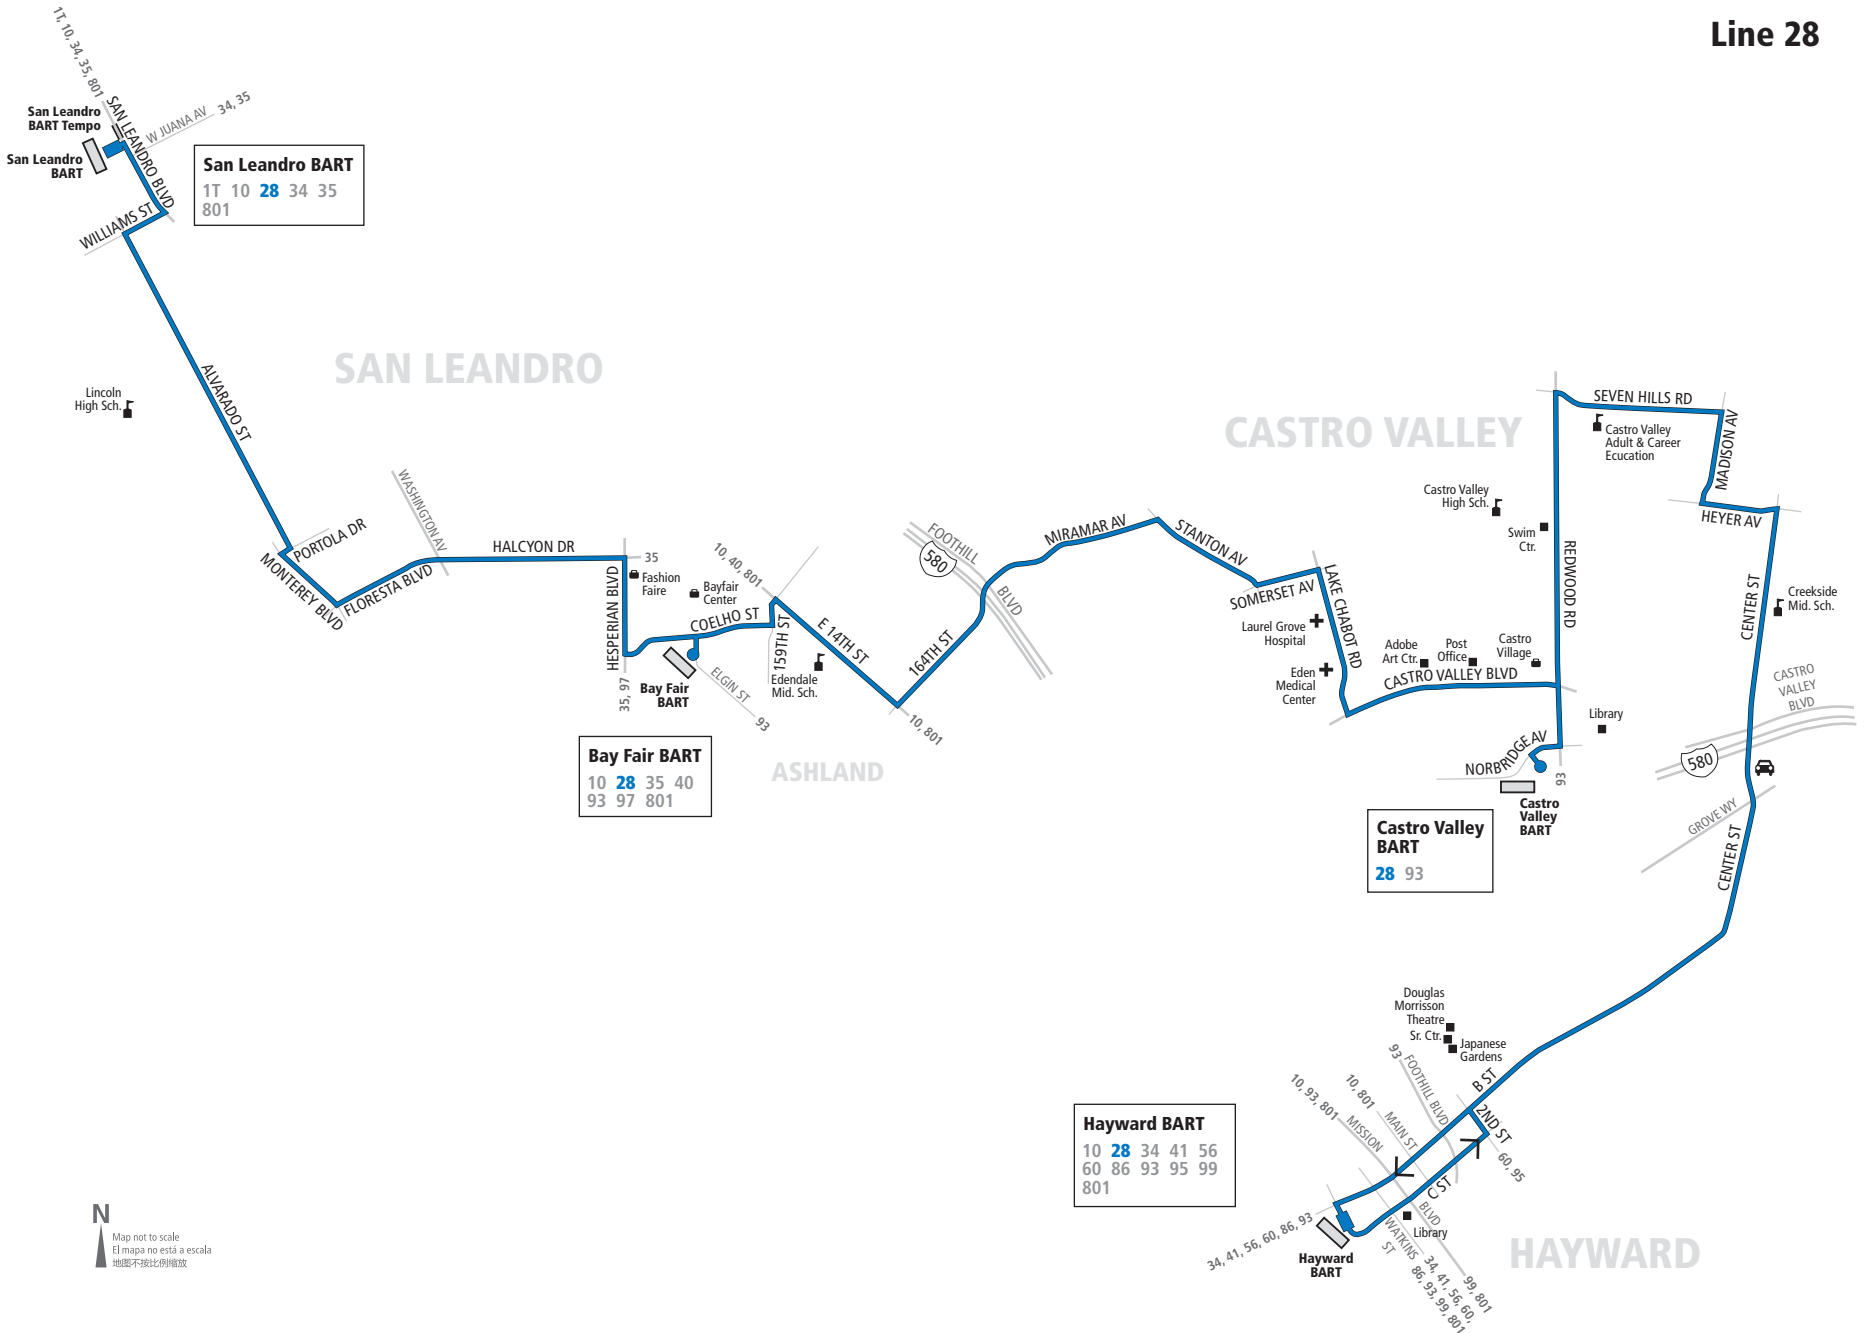

N
Map not to scale
El mapa no está a escala
地圖不與比例相稱