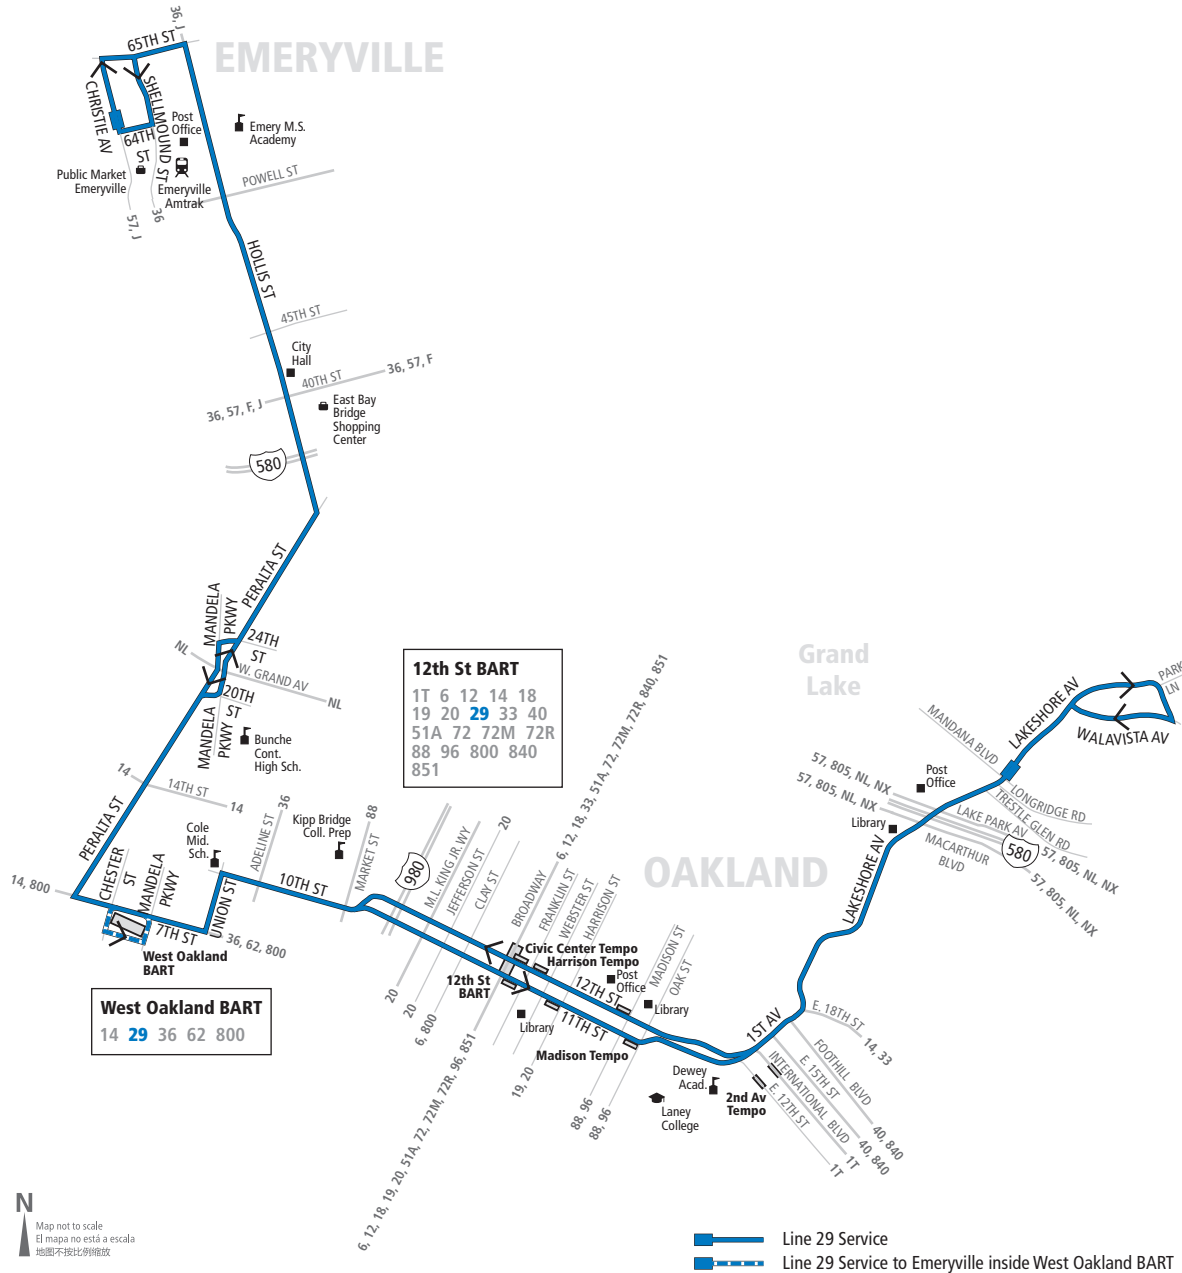

Line 29

N
Map not to scale
El mapa no está a escala
地圖不按比例縮放