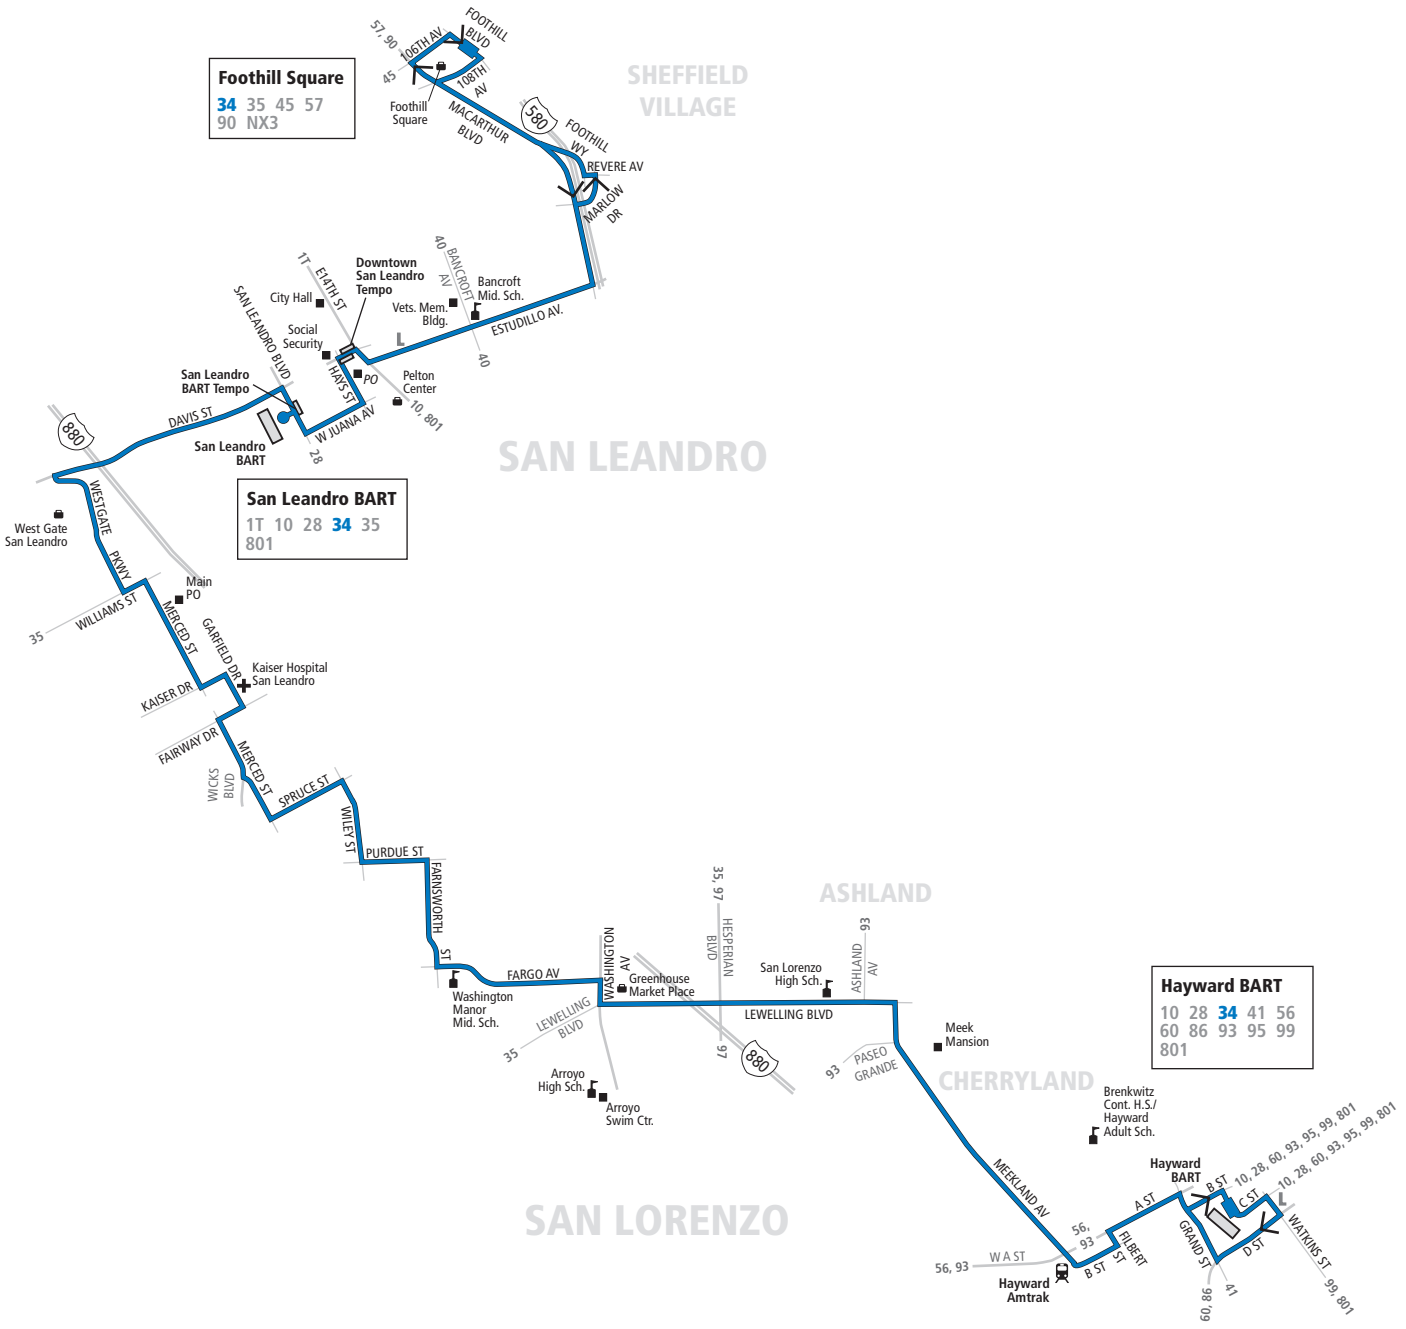

Line 34

OAKLAND

SHEFFIELD VILLAGE

Foothill Square
34 35 45 57
90 NX3

SAN LEANDRO

San Leandro BART
1T 10 28 34 35
801

ASHLAND

Hayward BART
10 28 34 41 56
60 86 93 95 99
801

CHERRYLAND

SAN LORENZO

HAYWARD

N
Map not to scale
El mapa no está a escala
地圖不按比例縮放