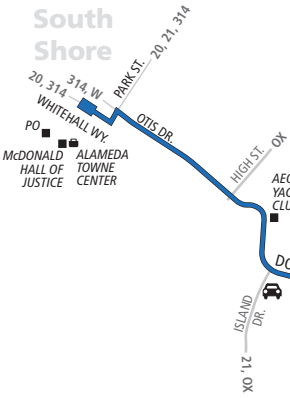

Line 356

Alameda South Shore

COLISEUM BART

45	46	46L	73
90	98	356	805

EASTMONT TRANSIT CENTER

40	45	57	73
98	805	840	
NL	NX3	NXC	

Oakland