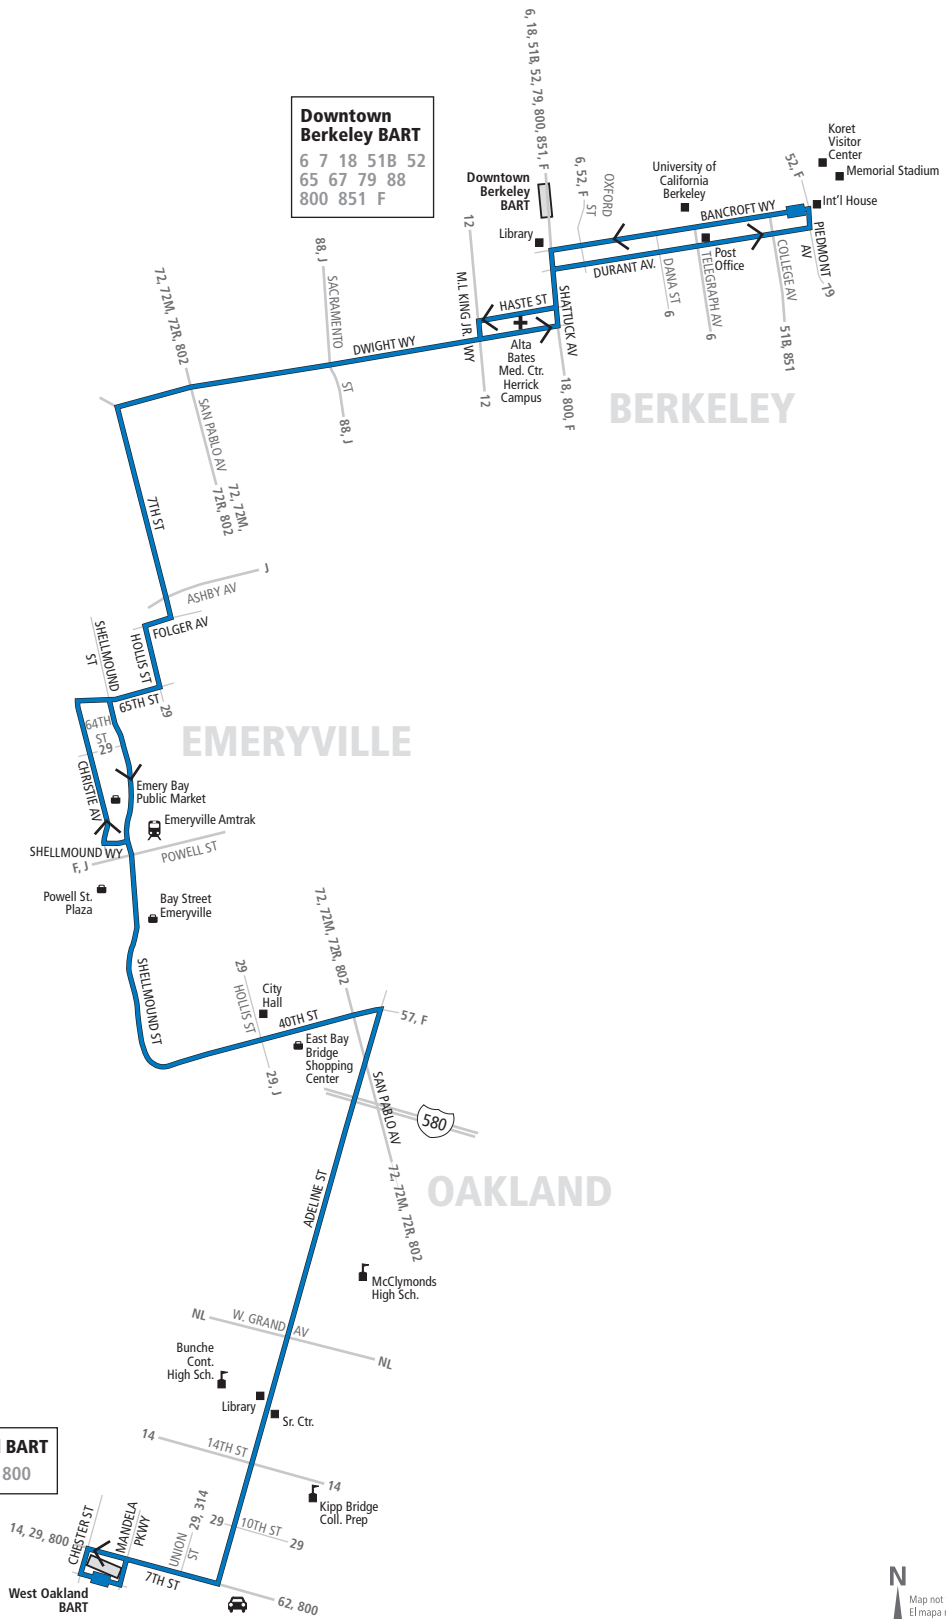

Line 36

N
Map not to scale
El mapa no está a escala
地圖不按比例縮放