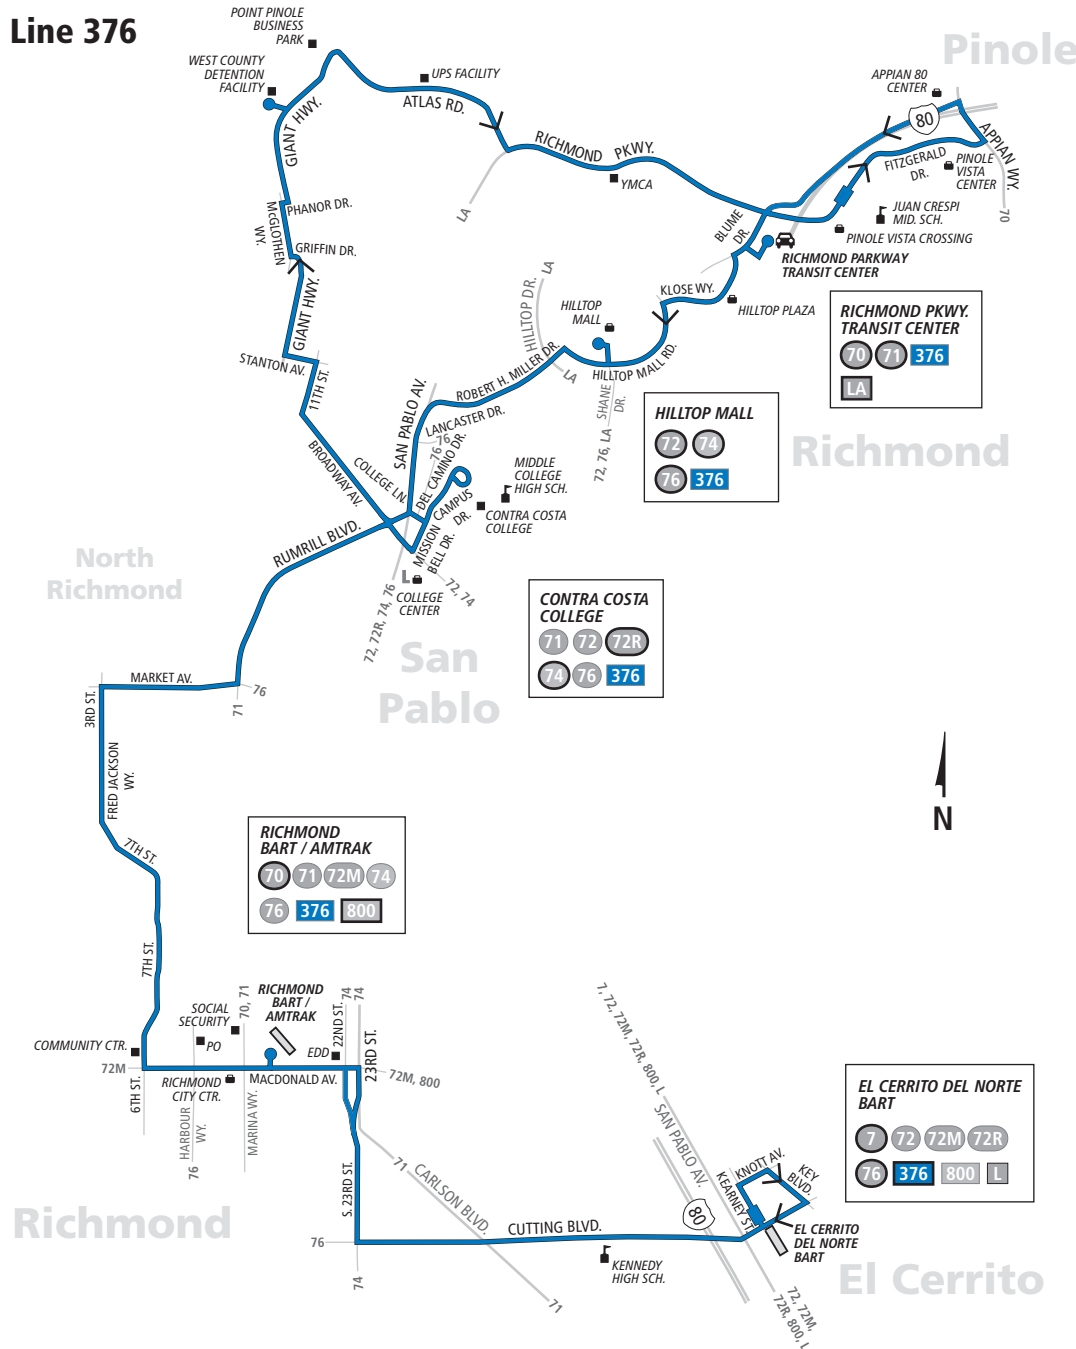

Line 376

376

AC TRANSIT SCHEDULE

EFFECTIVE:
December 20, 2020

Evening and night service

El Cerrito

El Cerrito del Norte BART

Richmond

376 Monday through Friday except holidays

To Fitzgerald Drive, Pinole

Cutting Blvd. & San Pablo Ave.	Richmond BART	Market Ave. & 6th St.	Contra Costa College	Pinole Ridge		
				Point Pinole Business Park	United Parcel Service, Richmond	Shopping Center (Best Buy)
—	—	—	7:54p	8:07p	8:09p	8:18p
—	—	—	8:24p	8:37p	8:39p	8:48p
8:23p	8:35p	8:46p	8:54p	9:07p	9:09p	9:18p
8:53p	9:05p	9:16p	9:24p	9:37p	9:39p	9:48p
9:23p	9:35p	9:46p	9:54p	10:07p	10:09p	10:18p
9:53p	10:05p	10:16p	10:24p	10:37p	10:39p	10:48p
10:23p	10:35p	10:46p	10:54p	11:07p	11:09p	11:18p
10:53p	11:05p	11:16p	11:24p	11:37p	11:39p	11:48p
11:23p	11:35p	11:46p	11:54p	12:07a	12:09a	12:18a
11:53p	12:05a	12:16a	12:24a	12:37a	12:39a	12:48a
12:23a	12:35a	12:46a	12:54a	1:07a	1:09a	1:18a
12:53a	1:05a	1:16a	1:24a	1:37a	1:39a	1:48a
1:24a	1:36a	1:46a	1:54a	2:07a	2:09a	2:18a
1:54a	2:06a	2:16a	2:24a	2:37a	2:39a	2:48a
2:24a	2:36a	2:46a	2:54a	3:07a	3:09a	3:18a

376 Saturdays, Sundays and holidays

To Cutting Blvd. & San Pablo Ave.

Pinole Ridge Shopping Center (Best Buy)	Hilltop Mall	Contra Costa College	Market Ave. & 6th St.	Richmond BART	Cutting Blvd. & San Pablo Ave.
					8:17p
8:47p	8:57p	9:03p	9:10p	9:20p	9:33p
9:17p	9:27p	9:33p	9:40p	9:50p	10:03p
9:47p	9:57p	10:03p	10:10p	10:20p	10:33p
10:17p	10:27p	10:33p	10:40p	10:50p	11:03p
10:47p	10:57p	11:03p	11:10p	11:20p	11:33p
11:17p	11:27p	11:33p	11:40p	11:50p	12:03a
11:47p	11:57p	12:03a	12:10a	12:20a	12:33a
12:17a	12:27a	12:33a	12:40a	12:50a	1:03a
12:47a	12:57a	1:03a	1:10a	1:20a	1:33a
1:17a	1:27a	1:33a	1:40a	1:50a	2:03a
1:47a	1:57a	2:03a	2:10a	2:20a	2:33a
2:17a	2:27a	2:33a	2:40a	2:50a	3:03a
2:47a	2:57a	3:03a	3:10a	3:20a	3:33a
3:17a	3:27a	3:33a	3:40a	3:50a	4:03a