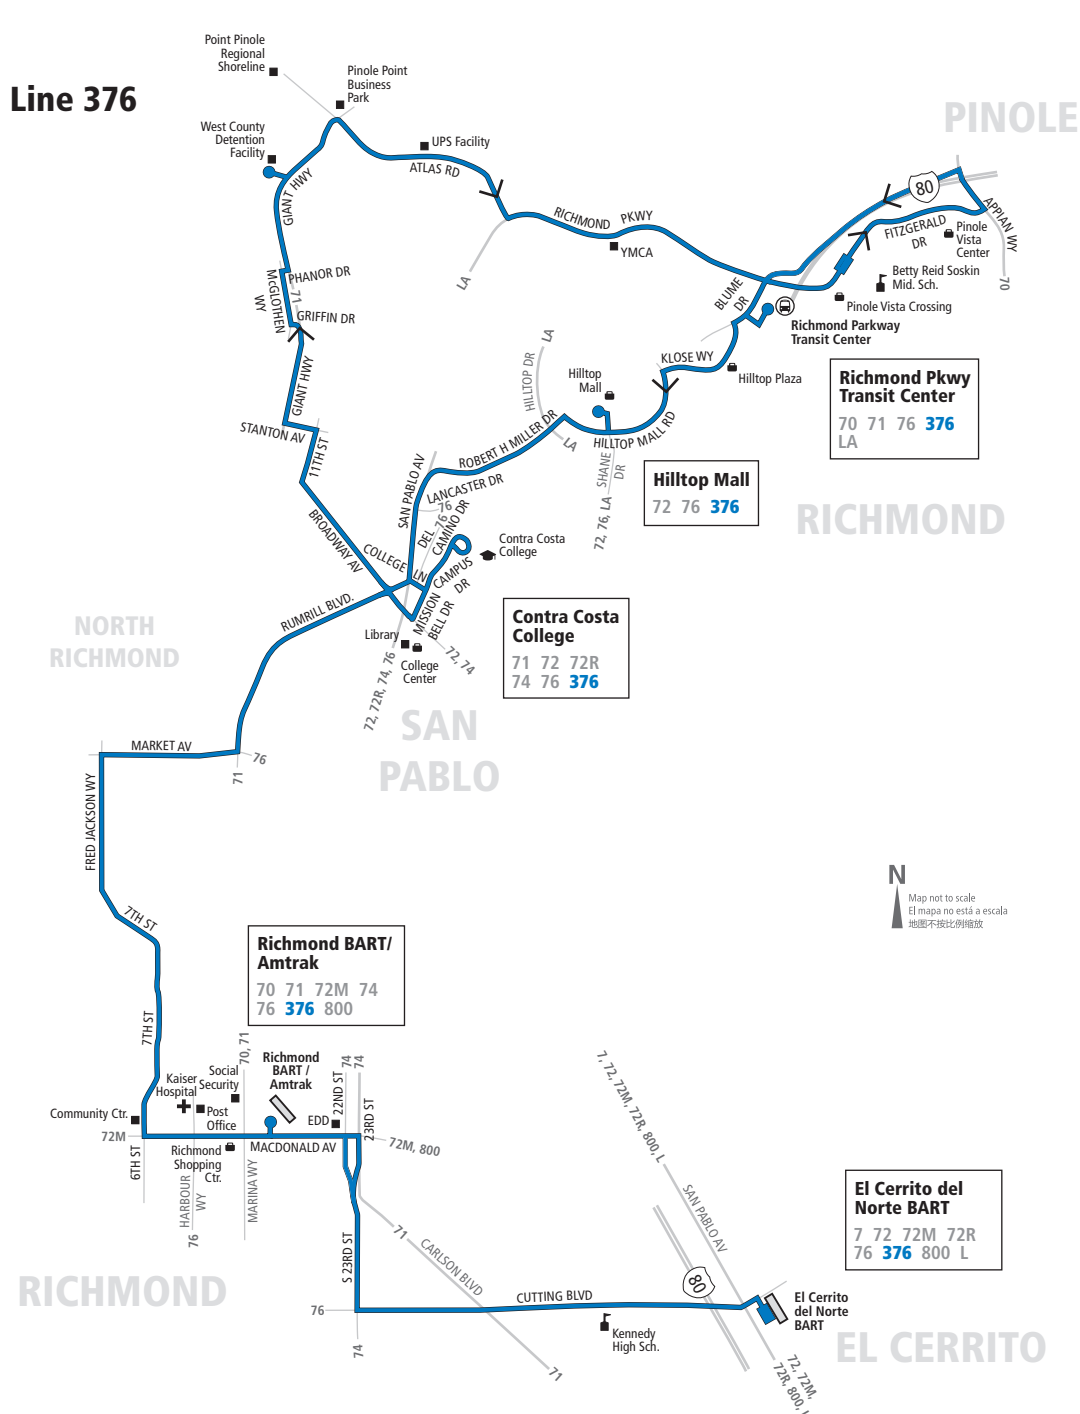

Line 376

376

AC TRANSIT SCHEDULE

EFFECTIVE:
August 7, 2022

Evening and night service

El Cerrito

El Cerrito del Norte BART

Richmond

Cutting Blvd.
Richmond BART
Parchester Village
UPS
Richmond Parkway Transit Center
Hilltop Mall

North Richmond

Market Avenue

San Pablo

Broadway Avenue
Contra Costa College

Pinole

Pinole Vista

Every day

Richmond Pkwy Transit Center
70 71 76 **376**
LA

Hilltop Mall
72 76 **376**

Contra Costa College
71 72 72R
74 76 **376**

Richmond BART/Amtrak
70 71 72M 74
76 **376** 800

El Cerrito del Norte BART
7 72 72M 72R
76 **376** 800 L

N
Map not to scale
El mapa no está a escala
地圖不按比例繪製