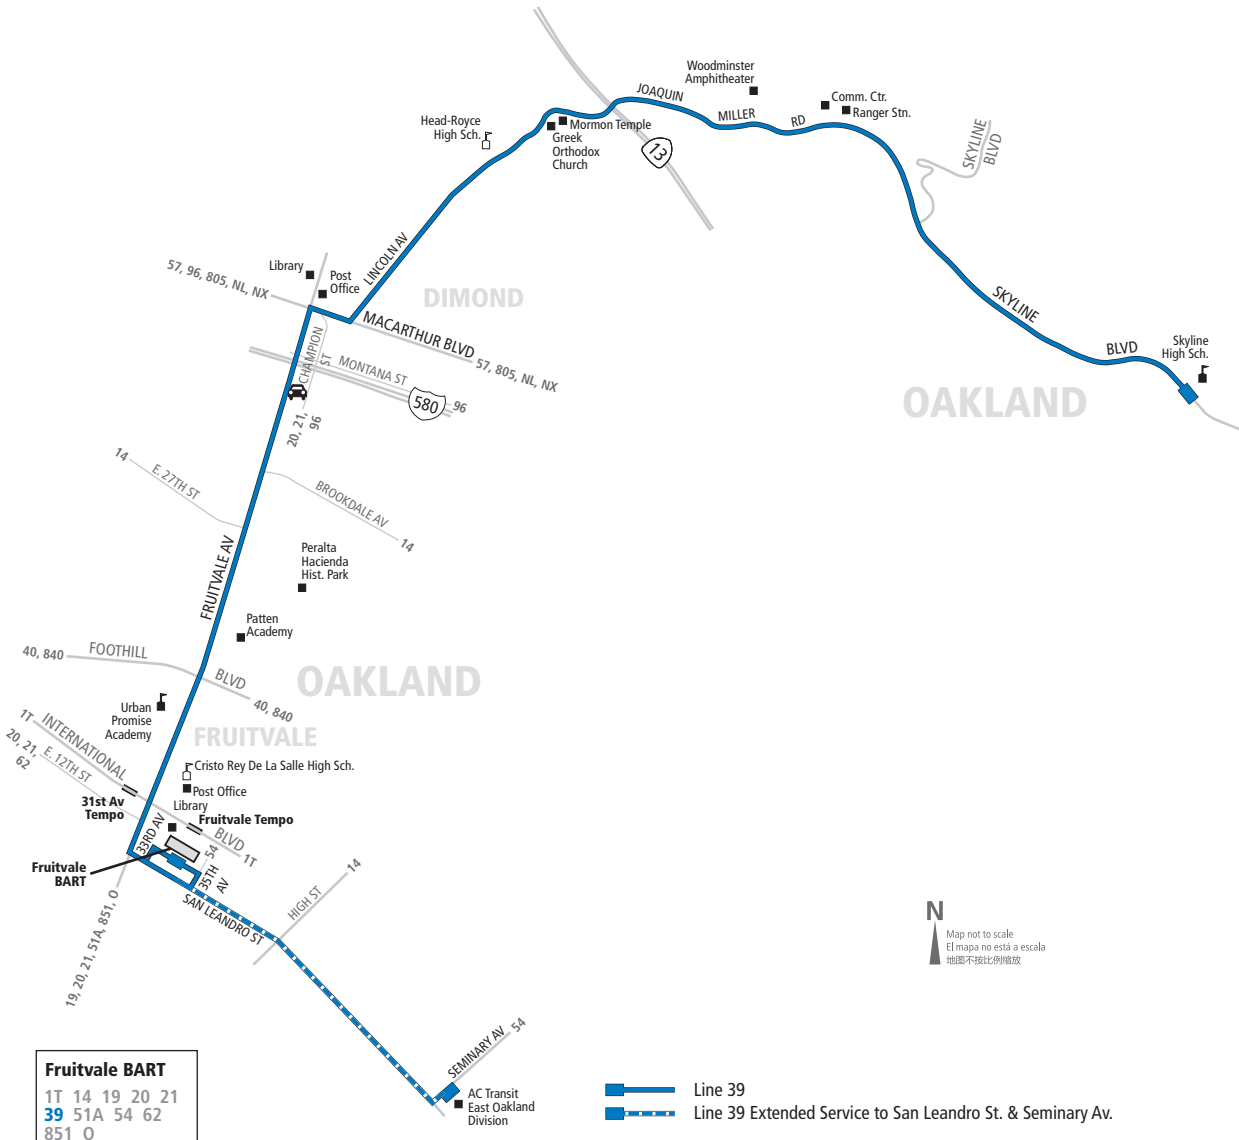

Line 39

Fruitvale BART
1T 14 19 20 21
39 51A 54 62
851 O

— Line 39
- - - Line 39 Extended Service to San Leandro St. & Seminary Av.

N
 Map not to scale
 El mapa no está a escala
 地圖不按比例縮放

39 AC TRANSIT SCHEDULE

39 Monday through Friday except holidays To Seminary Ave. & San Leandro St.

Note	Skyline Blvd. & Balmoral Dr.	Lincoln Ave. & Monterey Blvd.	Fruitvale Ave. & MacArthur Blvd.	Fruitvale BART	Seminary Ave. & San Leandro St.
	6:47a	6:52a	6:57a	7:07a	7:15a
	7:46a	7:52a	7:58a	8:12a	8:20a
	8:52a	8:57a	9:02a	9:16a	9:24a
	9:52a	9:57a	10:02a	10:16a	10:24a
	10:52a	10:57a	11:02a	11:16a	11:24a
	11:52a	11:57a	12:02p	12:16p	12:24p
	12:52p	12:57p	1:02p	1:16p	1:24p
	1:52p	1:57p	2:02p	2:16p	2:24p
	2:52p	2:57p	3:05p	3:21p	3:29p
A-1	3:00p	3:05p	3:13p	3:29p	
W-1	3:00p	3:05p	3:13p	3:29p	
	3:52p	3:57p	4:05p	4:21p	4:29p
	4:10p	4:15p	4:20p	4:36p	
xw-2	4:32p	4:37p	4:42p	4:58p	
	4:50p	4:55p	5:00p	5:16p	5:24p
	5:17p	5:22p	5:27p	5:43p	
	5:54p	5:59p	6:04p	6:20p	6:28p
	6:24p	6:29p	6:33p	6:44p	
	6:59p	7:04p	7:08p	7:19p	7:27p
	7:22p	7:27p	7:31p	7:42p	7:50p
	7:52p	7:57p	8:01p	8:12p	8:20p
	8:52p	8:57p	9:01p	9:12p	9:20p
	9:35p	9:40p	9:44p	9:55p	10:03p
	9:52p	9:57p	10:01p	10:12p	10:20p