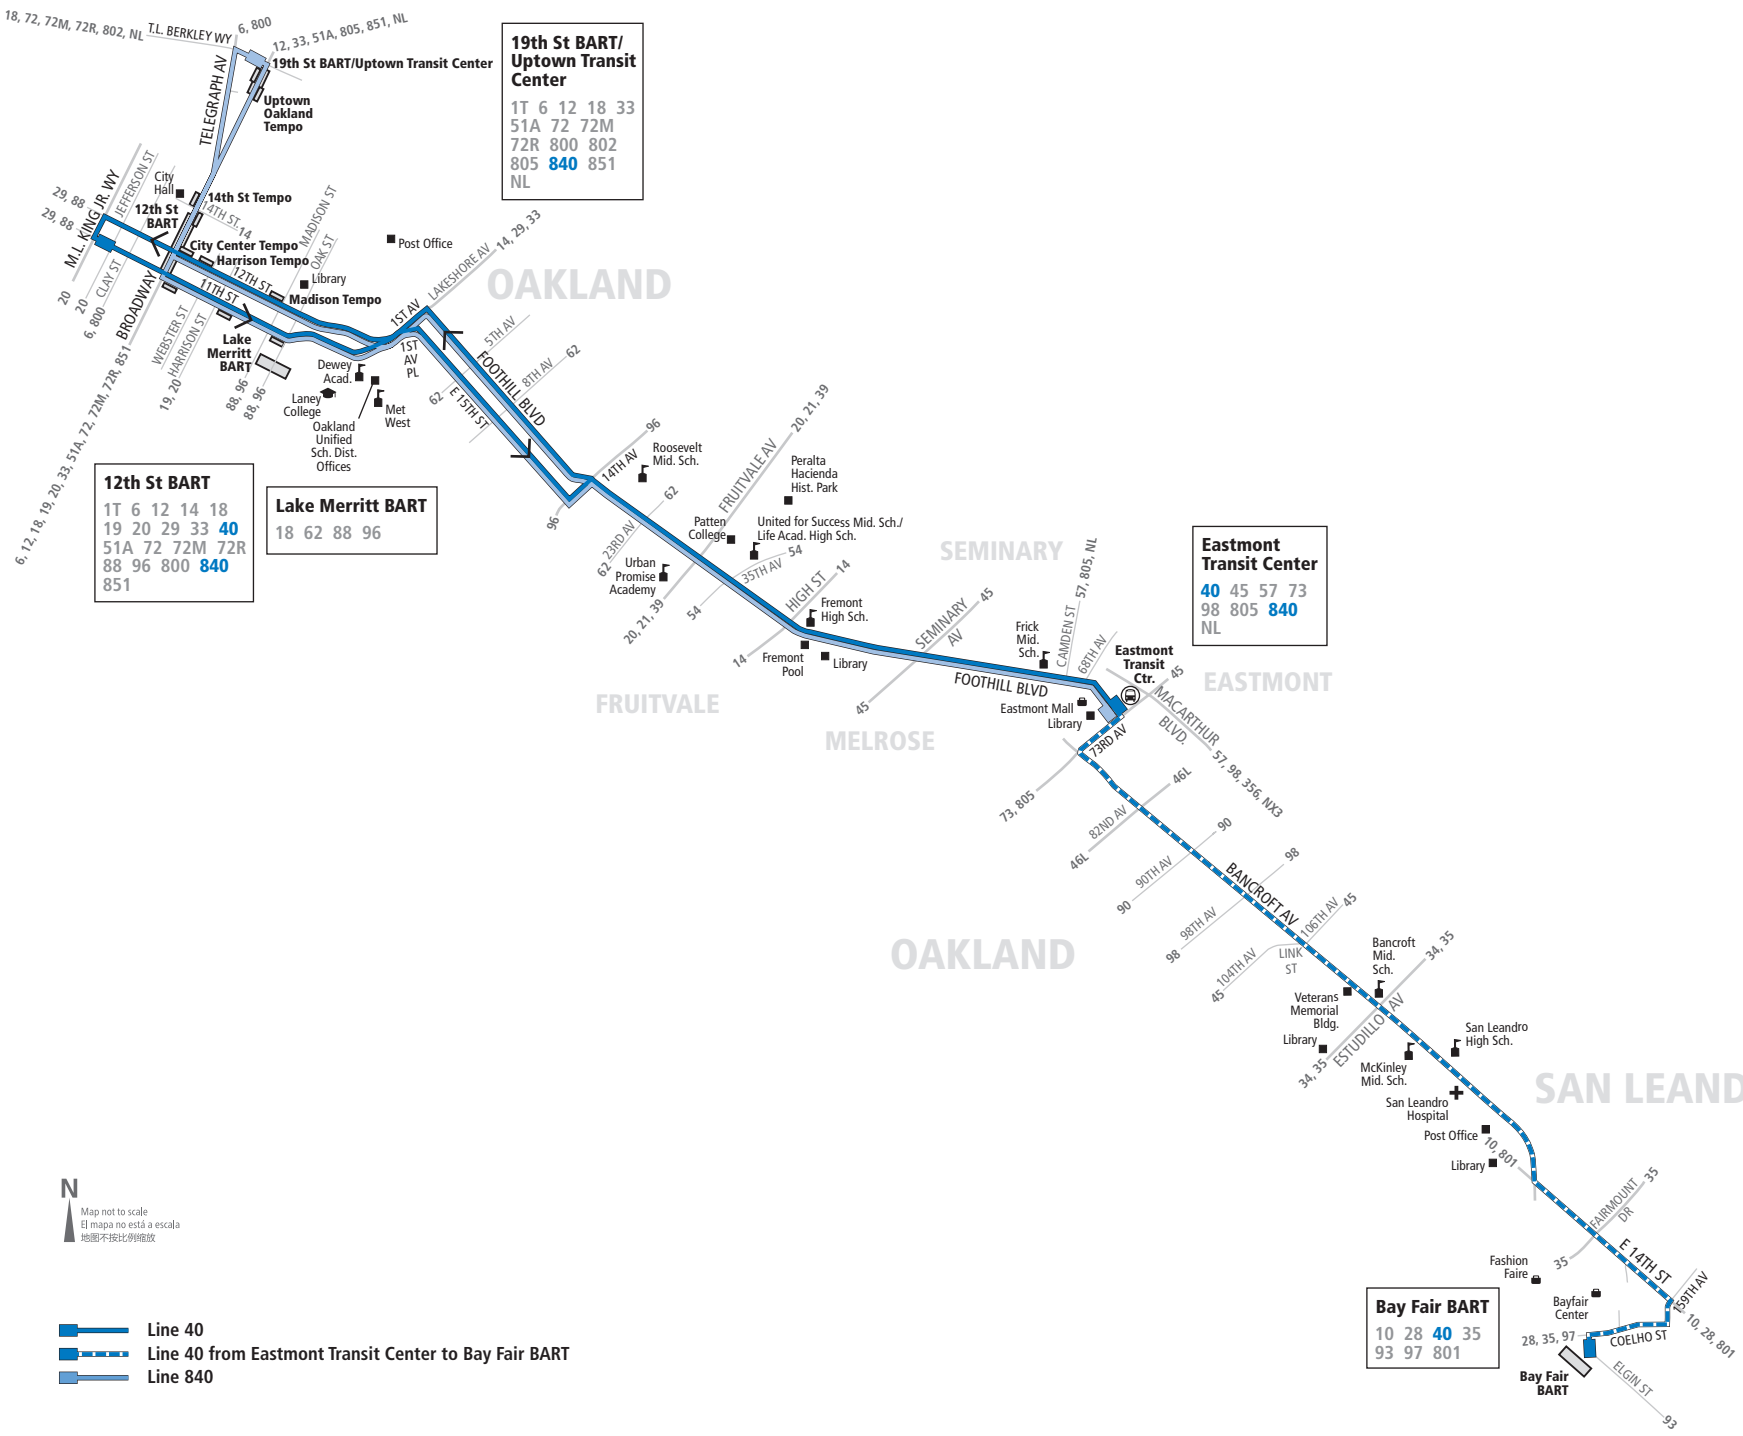

**19th St BART/
Uptown Transit Center**
1T 6 12 18 33
51A 72 72M
72R 800 802
805 **840** 851
NL

12th St BART
1T 6 12 14 18
19 20 29 33 **40**
51A 72 72M 72R
88 96 800 **840**
851

Lake Merritt BART
18 62 88 96

**Eastmont
Transit Center**
40 45 57 73
98 805 **840**
NL

Bay Fair BART
10 28 **40** 35
93 97 801

N
Map not to scale
El mapa no está a escala
地圖不按比例縮放

Line 40
Line 40 from Eastmont Transit Center to Bay Fair BART
Line 840