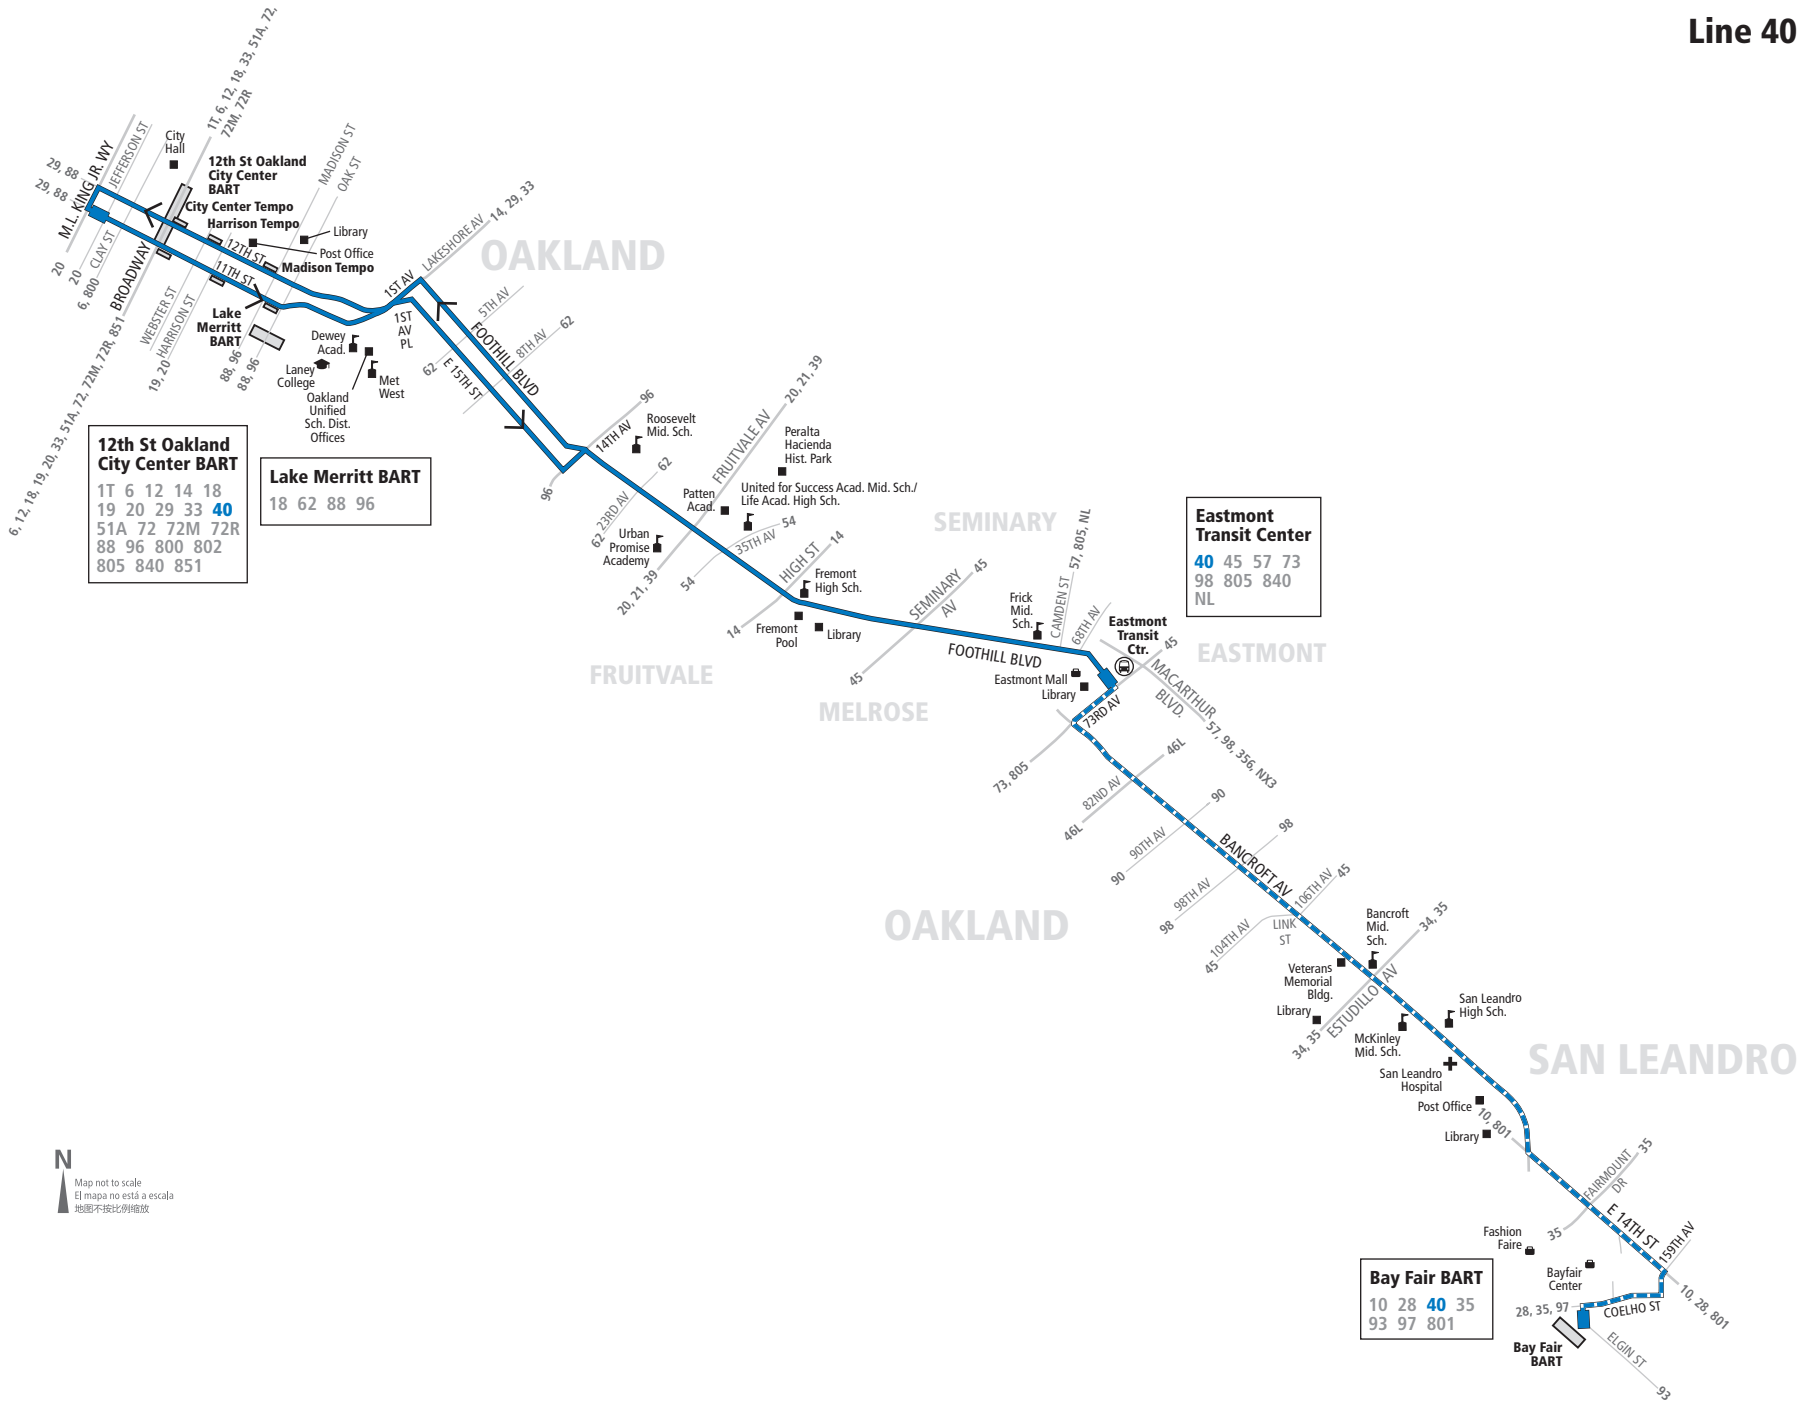

N
Map not to scale
El mapa no está a escala
地圖不按比例縮放