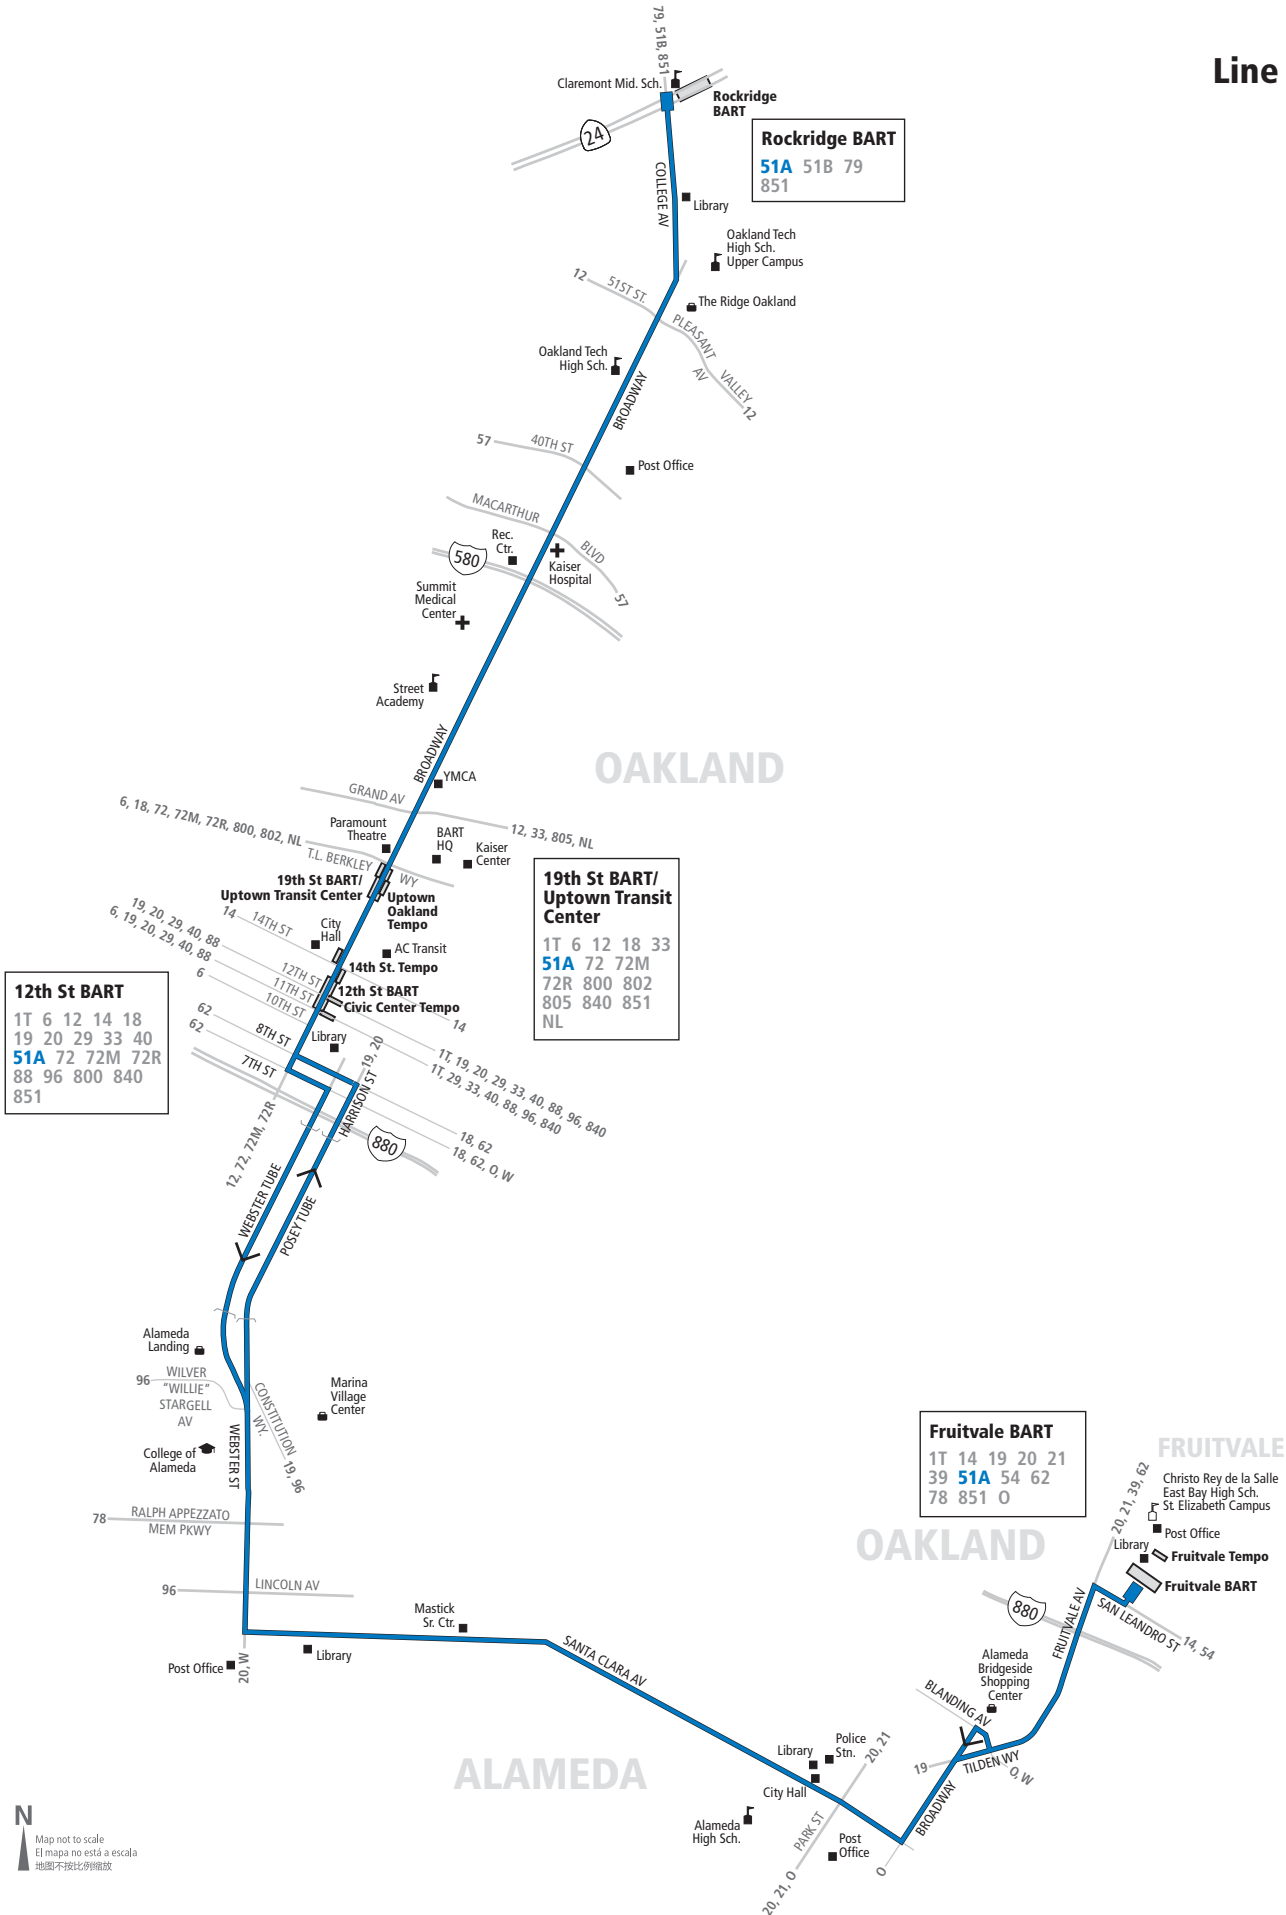

Line 51A

N
Map not to scale
El mapa no está a escala
地圖不按比例繪放