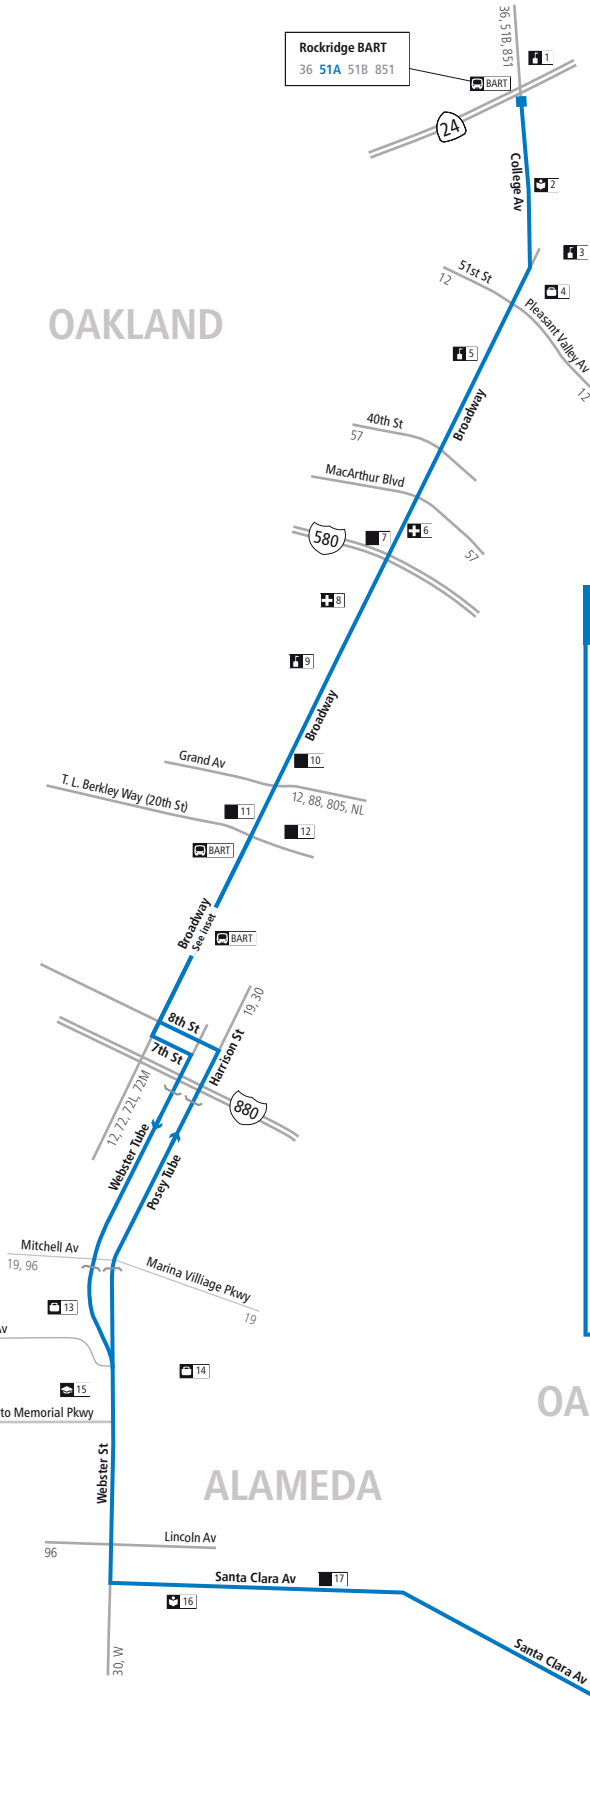

Line 51A

OAKLAND