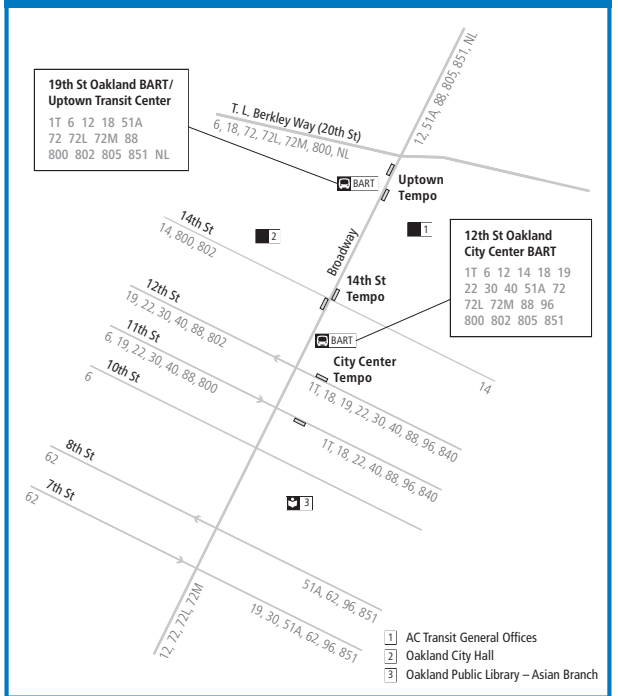

# Line 51A

OAKLAND

## Map notes - Notas del mapa - 地图说明

- 1 Claremont Middle School
- 2 Oakland Public Library – Rockridge Branch
- 3 Oakland Technical High School Upper Campus
- 4 The Ridge Oakland
- 5 Oakland Technical High School
- 6 Kaiser Hospital
- 7 Mosswood Recreation Center
- 8 Summit Medical Center
- 9 Oakland Emiliano Zapata Street Academy
- 10 Oakland YMCA
- 11 Paramount Theatre Oakland
- 12 BART Headquarters
- 13 Alameda Landing
- 14 Marina Village Center
- 15 College of Alameda
- 16 Alameda Free Library – West End Branch
- 17 Mastick Senior Center
- 18 Alameda Free Library – Main
- 19 Alameda Police Station
- 20 Alameda City Hall
- 21 Alameda High School
- 22 Alameda Bridgeside Shopping Center
- 23 Oakland Public Library – César E. Chávez Branch
- 24 Cristo Rey De La Salle East Bay High School

## Downtown Oakland Inset

Recuadro de Downtown Oakland - Downtown Oakland 插图

OAKLAND

FRUITVALE

ALAMEDA

N  
Map not to scale  
El mapa no está a escala  
地圖不按比例繪製