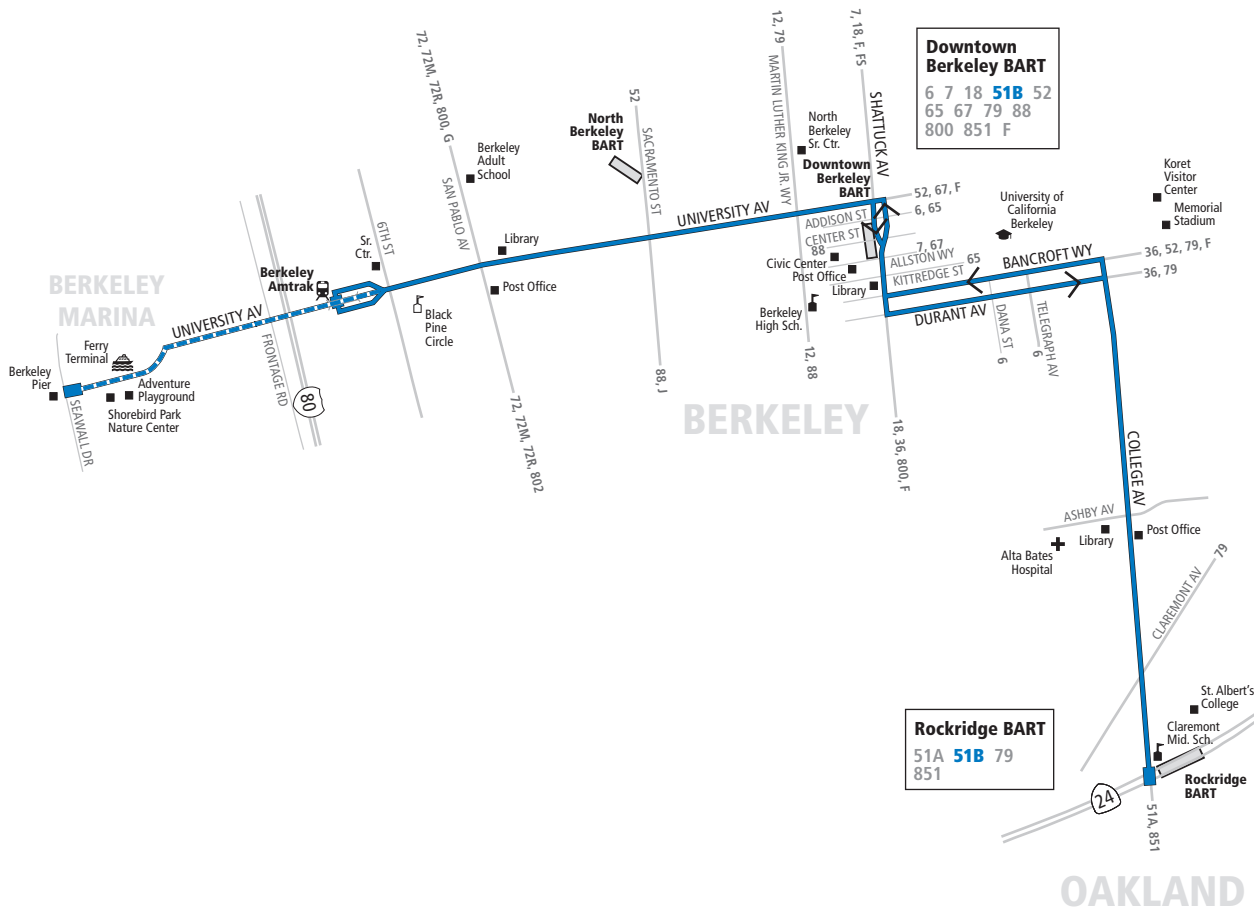

Line 51B

51B AC TRANSIT SCHEDULE

EFFECTIVE:
December 4, 2022

Rockridge

Rockridge BART
College Avenue

Berkeley

UC Berkeley
Downtown Berkeley BART
University Avenue
Berkeley Amtrak
Berkeley Marina

See separate timetables for All Nighter Service on Line 800 (University Avenue) and Line 851 (College Avenue and UC Berkeley).

N
Map not to scale
El mapa no está a escala
地圖不按比例縮放

Line 51B
Line 51B Service Extension to Berkeley Marina
(Does not stop between 6th Street and Frontage Road)

Every day

51B Monday through Friday except holidays To Rockridge BART