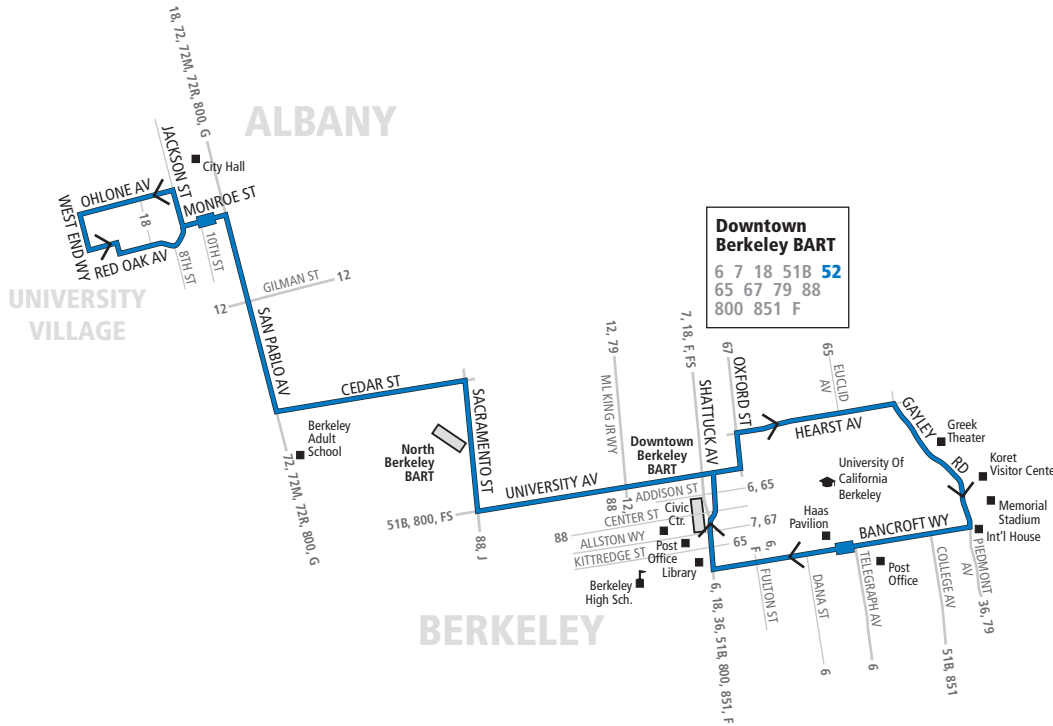

Line 52

52

AC TRANSIT SCHEDULE

EFFECTIVE:

December 4, 2022

Albany

University Village
San Pablo Avenue

Berkeley

Cedar Street
North Berkeley BART
University Avenue
UC Berkeley
Bancroft Way

N
Map not to scale
El mapa no está a escala
地圖不按比例繪放

Every day