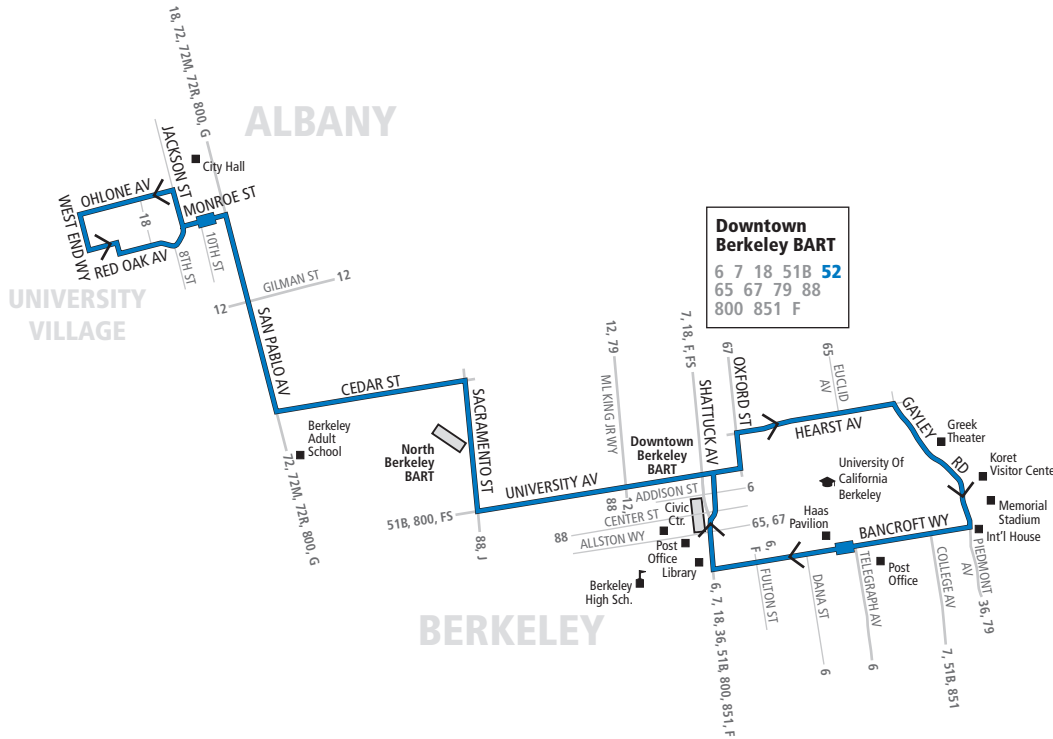

Line 52

52

AC TRANSIT SCHEDULE

EFFECTIVE:
August 6, 2023

Albany

University Village
San Pablo Avenue

Berkeley

Cedar Street
North Berkeley BART
University Avenue
UC Berkeley
Bancroft Way

52 Saturdays, Sundays and holidays To U.C. Campus

Monroe St. & 10th St.	Ohlone Ave. & West End Way	10th St. & Monroe St.	North Berkeley BART	University Ave. & Shattuck Ave.	Hearst Ave. & Le Roy Ave.	Bancroft Way & Telegraph Ave.
8:20a	8:22a	8:28a	8:36a	8:43a	8:48a	8:54a
8:40a	8:42a	8:48a	8:56a	9:03a	9:08a	9:14a
9:00a	9:02a	9:08a	9:16a	9:23a	9:28a	9:34a
9:20a	9:22a	9:28a	9:36a	9:43a	9:48a	9:54a
9:40a	9:42a	9:48a	9:56a	10:03a	10:08a	10:14a
10:00a	10:02a	10:08a	10:16a	10:23a	10:28a	10:34a
10:20a	10:22a	10:28a	10:36a	10:43a	10:48a	10:54a
10:40a	10:42a	10:48a	10:56a	11:03a	11:08a	11:14a
11:00a	11:02a	11:08a	11:16a	11:23a	11:28a	11:34a
11:20a	11:22a	11:28a	11:36a	11:43a	11:48a	11:54a
11:40a	11:42a	11:48a	11:56a	12:03p	12:08p	12:14p
12:00p	12:02p	12:08p	12:16p	12:23p	12:28p	12:34p
12:20p	12:22p	12:28p	12:36p	12:43p	12:48p	12:54p
12:40p	12:42p	12:48p	12:56p	1:03p	1:08p	1:14p
1:00p	1:02p	1:08p	1:16p	1:23p	1:28p	1:34p
—	—	1:28p	1:36p	1:43p	1:48p	1:54p
—	—	1:48p	1:56p	2:03p	2:08p	2:14p
—	—	2:08p	2:16p	2:23p	2:28p	2:34p
—	—	2:28p	2:36p	2:43p	2:48p	2:54p
—	—	2:48p	2:56p	3:03p	3:08p	3:14p
—	—	3:08p	3:16p	3:23p	3:28p	3:34p
—	—	3:28p	3:36p	3:43p	3:48p	3:54p
—	—	3:48p	3:56p	4:03p	4:08p	4:14p
—	—	4:08p	4:16p	4:23p	4:28p	4:34p
—	—	4:28p	4:36p	4:43p	4:48p	4:54p
—	—	4:48p	4:56p	5:03p	5:08p	5:14p
—	—	5:08p	5:16p	5:23p	5:28p	5:34p
—	—	5:28p	5:36p	5:43p	5:48p	5:54p
—	—	5:48p	5:56p	6:03p	6:08p	6:14p
—	—	6:08p	6:16p	6:23p	6:28p	6:34p
—	—	6:28p	6:36p	6:43p	6:48p	6:54p
—	—	6:48p	6:56p	7:03p	7:08p	7:14p
—	—	7:08p	7:16p	7:23p	7:28p	7:34p
—	—	7:28p	7:36p	7:43p	7:48p	7:54p