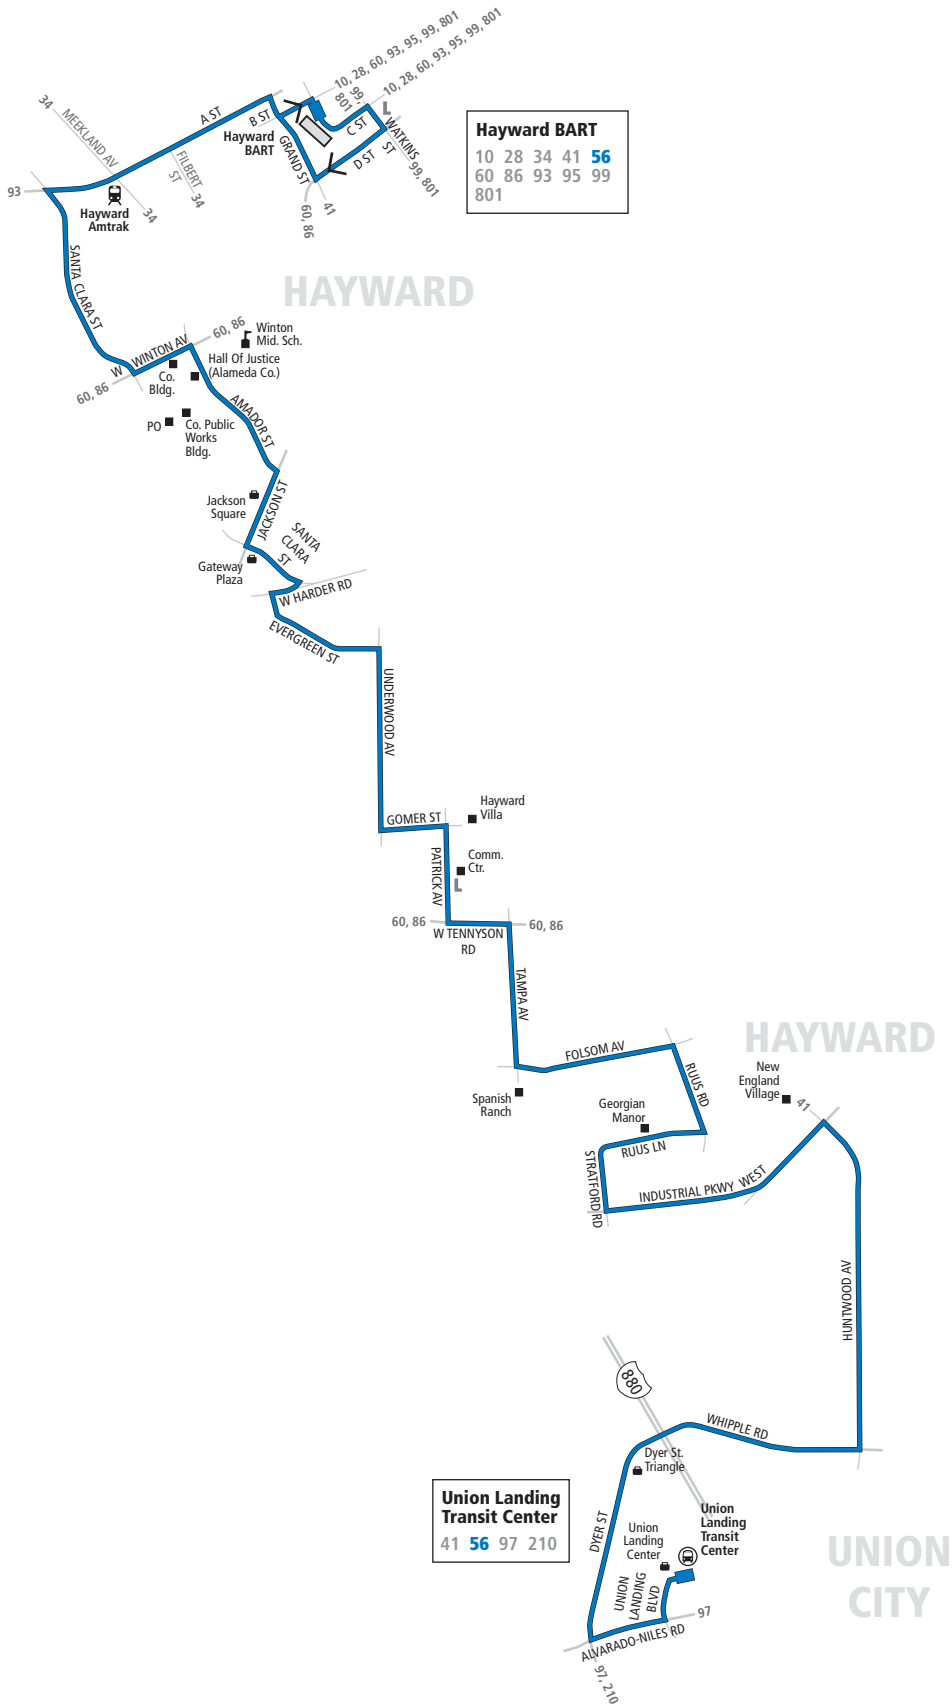

56

AC TRANSIT SCHEDULE

EFFECTIVE:

March 27, 2022

▶ **Hayward**

Hayward BART
Santa Clara Street
West Winton Avenue
Alameda County offices
Amador Street
Jackson Street
Weekes Community Park
Ruus Road
Industrial Pkwy West
Huntwood Avenue

▶ **Union City**

Whipple Road
Dyer Street
Union Landing

Every day

HOLIDAYS

AC Transit operates Sunday schedules on:

- New Year's Day
- Martin Luther King Jr. Day
- Presidents Day
- Memorial Day
- Independence Day
- Labor Day
- Thanksgiving Day
- Christmas Day

MTWThF — Mondays, Tuesdays, Wednesdays, Thursdays and Fridays only

SSuHol — Saturdays, Sundays and holidays only

56 Every day To Union Landing Transit Center

Note	Hayward BART	Tampa Ave. & Tennyson Road	Stratford Road & Industrial Parkway	Huntwood Ave. & Whipple Road	Union Land- ing Transit Center
MT- WThF	5:45a	6:05a	6:10a	6:16a	6:22a
	6:45a	7:05a	7:10a	7:16a	7:22a
	7:45a	8:05a	8:10a	8:16a	8:22a
	8:45a	9:05a	9:10a	9:16a	9:22a
	9:45a	10:05a	10:10a	10:16a	10:22a
	10:45a	11:07a	11:14a	11:20a	11:27a
	11:45a	12:07p	12:14p	12:20p	12:27p
	12:45p	1:07p	1:14p	1:20p	1:27p
	1:45p	2:07p	2:14p	2:20p	2:27p
	2:45p	3:07p	3:14p	3:20p	3:27p
	3:45p	4:07p	4:14p	4:20p	4:26p
	4:45p	5:07p	5:14p	5:20p	5:26p
	5:45p	6:07p	6:14p	6:20p	6:26p
	6:45p	7:07p	7:14p	7:20p	7:26p
	7:45p	8:06p	8:12p	8:18p	8:24p
	8:45p	9:06p	9:12p	9:18p	9:24p
	9:45p	10:05p	10:11p	10:16p	10:22p
SSuHol	10:45p	11:05p	11:11p	11:16p	11:22p

MTWThF — Mondays, Tuesdays, Wednesdays, Thursdays and Fridays only

SSuHol — Saturdays, Sundays and holidays only

Line 56

N
Map not to scale
El mapa no está a escala
地圖不按比例縮放