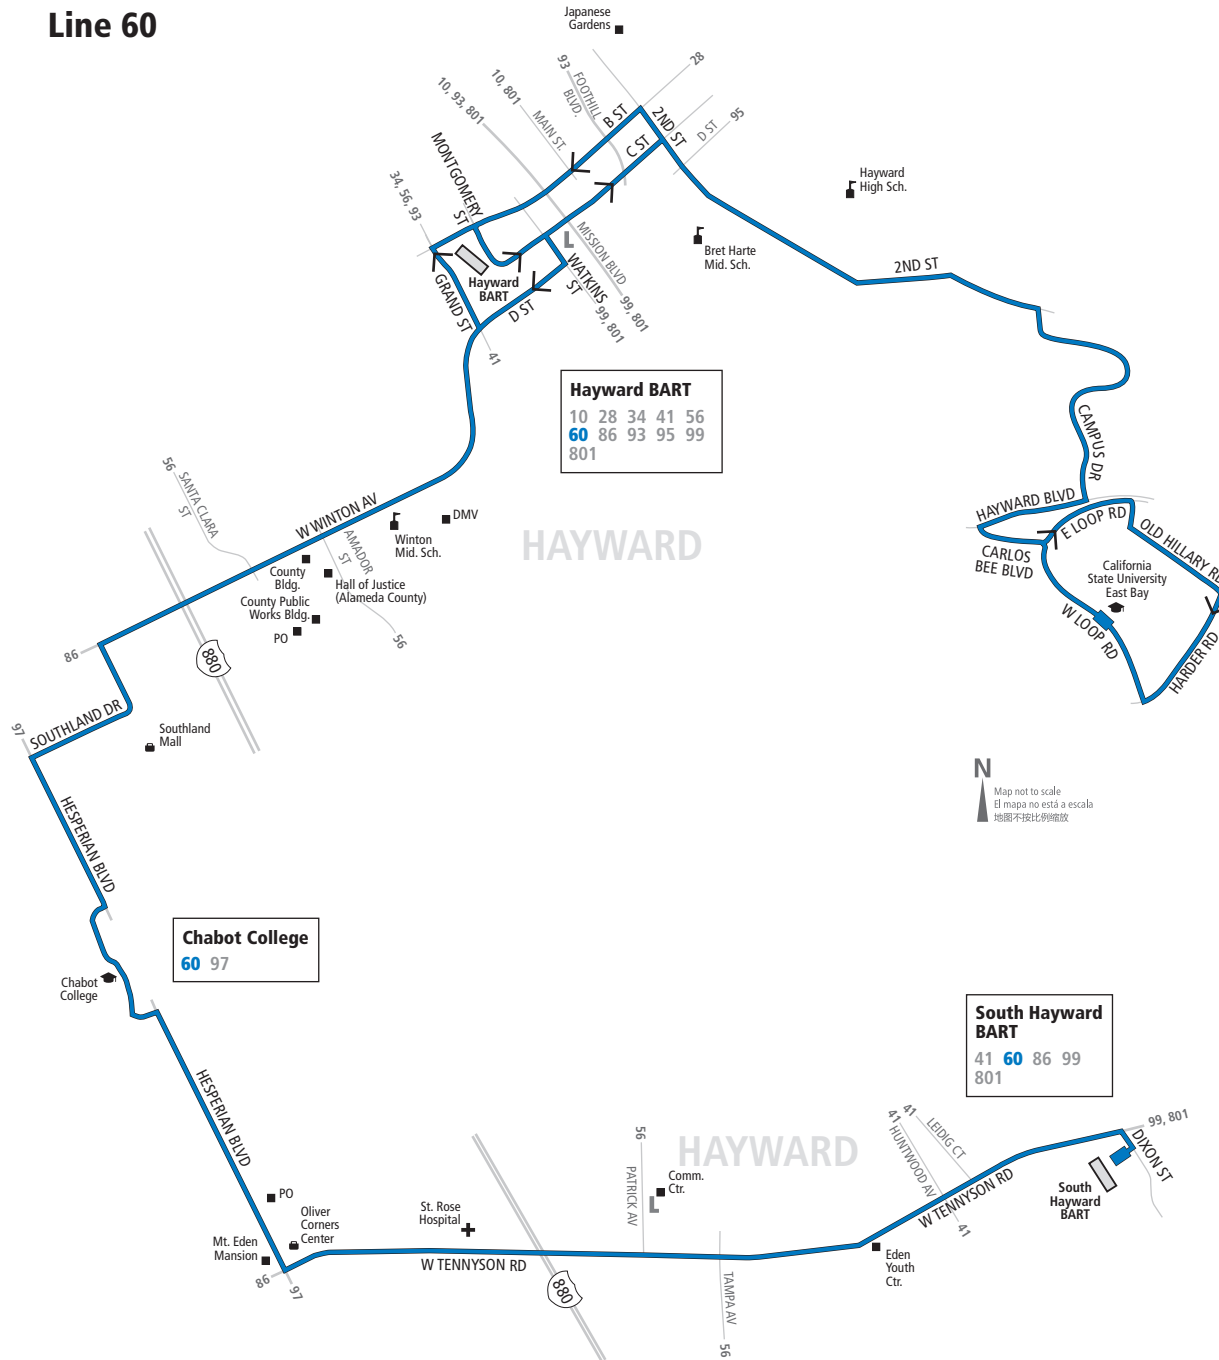

Line 60

Hayward BART

10	28	34	41	56
60	86	93	95	99
801				

Chabot College

60	97
-----------	----

South Hayward BART

41	60	86	99
801			

60

AC TRANSIT SCHEDULE

EFFECTIVE:
December 5, 2021

Hayward

- South Hayward BART
- Tennyson Road
- Hesperian Blvd.
- Chabot College
- Southland Mall
- Winton Avenue
- Alameda County offices
- Hayward BART
- Downtown Hayward
- Second Street
- Cal State East Bay

Every day

60 Monday through Friday except holidays To Cal State East Bay

South Hay-ward BART	Tennyson Road & Hesperian Blvd.	Chabot College	Winton Ave. & Amador St.	Hayward BART	Campus Dr. & 2nd St.	Cal State East Bay
6:00a	6:11a	6:16a	6:23a	6:29a	6:35a	6:47a
6:40a	6:51a	6:56a	7:03a	7:09a	7:15a	7:27a
7:20a	7:31a	7:36a	7:44a	7:50a	7:57a	8:10a
8:00a	8:11a	8:16a	8:24a	8:30a	8:37a	8:50a
8:40a	8:51a	8:56a	9:04a	9:10a	9:17a	9:30a
9:20a	9:31a	9:36a	9:44a	9:50a	9:57a	10:10a
10:00a	10:11a	10:16a	10:24a	10:30a	10:37a	10:50a
10:40a	10:51a	10:56a	11:04a	11:10a	11:17a	11:30a
11:20a	11:31a	11:36a	11:44a	11:50a	11:57a	12:10p
12:00p	12:11p	12:16p	12:24p	12:30p	12:37p	12:50p
12:40p	12:51p	12:56p	1:04p	1:10p	1:17p	1:30p
1:20p	1:31p	1:36p	1:44p	1:50p	1:57p	2:10p
2:00p	2:11p	2:16p	2:24p	2:30p	2:37p	2:50p
2:40p	2:51p	2:56p	3:04p	3:10p	3:17p	3:30p
3:20p	3:31p	3:36p	3:44p	3:50p	3:57p	4:10p
4:00p	4:11p	4:16p	4:24p	4:30p	4:37p	4:50p
4:40p	4:51p	4:56p	5:04p	5:10p	5:17p	5:30p
5:20p	5:31p	5:36p	5:44p	5:50p	5:57p	6:10p
6:00p	6:11p	6:16p	6:24p	6:30p	6:37p	6:50p
6:40p	6:51p	6:56p	7:04p	7:10p	7:17p	7:30p
7:20p	7:31p	7:36p	7:44p	7:50p	7:57p	8:10p
8:00p	8:11p	8:16p	8:23p	8:29p	8:35p	8:47p
8:40p	8:51p	8:56p	9:03p	9:09p	9:15p	9:27p
9:20p	9:31p	9:36p	9:43p	9:49p	9:55p	10:07p
10:00p	10:11p	10:16p	10:23p	10:29p	10:35p	10:47p
10:40p	10:51p	10:56p	11:03p	11:09p	11:15p	11:27p
11:20p	11:31p	11:36p	11:43p	11:49p	11:55p	12:07a