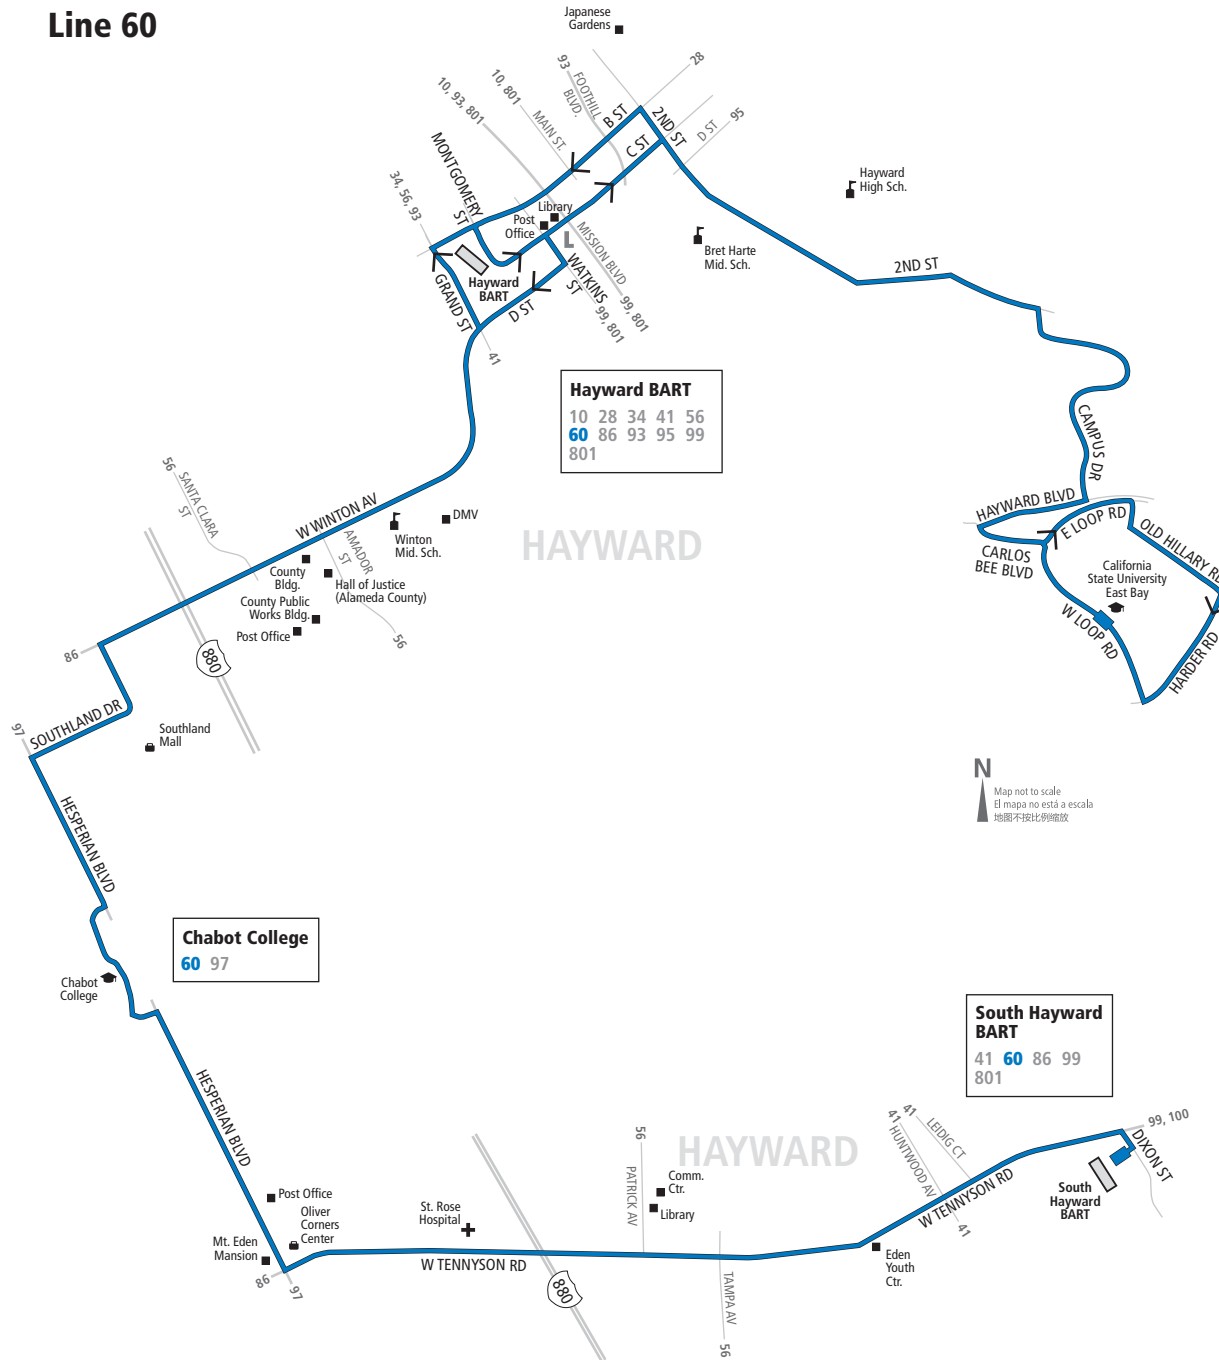

Line 60

Hayward BART

10	28	34	41	56
60	86	93	95	99
801				

Chabot College

60	97
----	----

South Hayward BART

41	60	86	99
801			

60

AC TRANSIT SCHEDULE

EFFECTIVE:
August 7, 2022

Hayward

- South Hayward BART
- Tennyson Road
- Hesperian Blvd.
- Chabot College
- Southland Mall
- Winton Avenue
- Alameda County offices
- Hayward BART
- Downtown Hayward
- Second Street
- Cal State East Bay

Every day

60 Monday through Friday except holidays To Cal State East Bay

South Hay-ward BART	Tennyson Road & Hesperian Blvd.	Chabot College	Winton Ave. & Amador St.	Hayward BART	Campus Dr. & 2nd St.	Cal State East Bay
6:00a	6:08a	6:13a	6:21a	6:28a	6:34a	6:44a
6:40a	6:48a	6:53a	7:01a	7:08a	7:14a	7:24a
7:20a	7:30a	7:35a	7:44a	7:51a	7:59a	8:10a
8:00a	8:10a	8:15a	8:24a	8:31a	8:39a	8:50a
8:40a	8:50a	8:55a	9:04a	9:11a	9:19a	9:30a
9:20a	9:30a	9:35a	9:44a	9:51a	9:59a	10:10a
10:00a	10:09a	10:14a	10:23a	10:31a	10:38a	10:49a
10:40a	10:49a	10:54a	11:03a	11:11a	11:18a	11:29a
11:20a	11:29a	11:34a	11:43a	11:51a	11:58a	12:09p
12:00p	12:09p	12:14p	12:23p	12:31p	12:38p	12:49p
12:40p	12:49p	12:54p	1:03p	1:11p	1:18p	1:29p
1:20p	1:30p	1:36p	1:45p	1:53p	2:00p	2:10p
2:00p	2:10p	2:16p	2:25p	2:33p	2:40p	2:50p
2:40p	2:50p	2:56p	3:05p	3:13p	3:20p	3:30p
3:20p	3:30p	3:36p	3:45p	3:53p	4:00p	4:10p
4:00p	4:10p	4:16p	4:25p	4:33p	4:40p	4:50p
4:40p	4:50p	4:56p	5:05p	5:13p	5:20p	5:30p
5:20p	5:30p	5:36p	5:45p	5:53p	6:00p	6:10p
6:00p	6:10p	6:16p	6:25p	6:33p	6:40p	6:50p
6:40p	6:50p	6:56p	7:05p	7:13p	7:20p	7:30p
7:20p	7:30p	7:36p	7:45p	7:53p	8:00p	8:10p
8:00p	8:09p	8:14p	8:22p	8:28p	8:35p	8:45p
8:40p	8:49p	8:54p	9:02p	9:08p	9:15p	9:25p
9:20p	9:29p	9:34p	9:42p	9:48p	9:55p	10:05p
10:00p	10:09p	10:14p	10:22p	10:28p	10:35p	10:45p
10:40p	10:49p	10:54p	11:02p	11:08p	11:15p	11:25p
11:20p	11:29p	11:34p	11:42p	11:48p	11:55p	12:05a