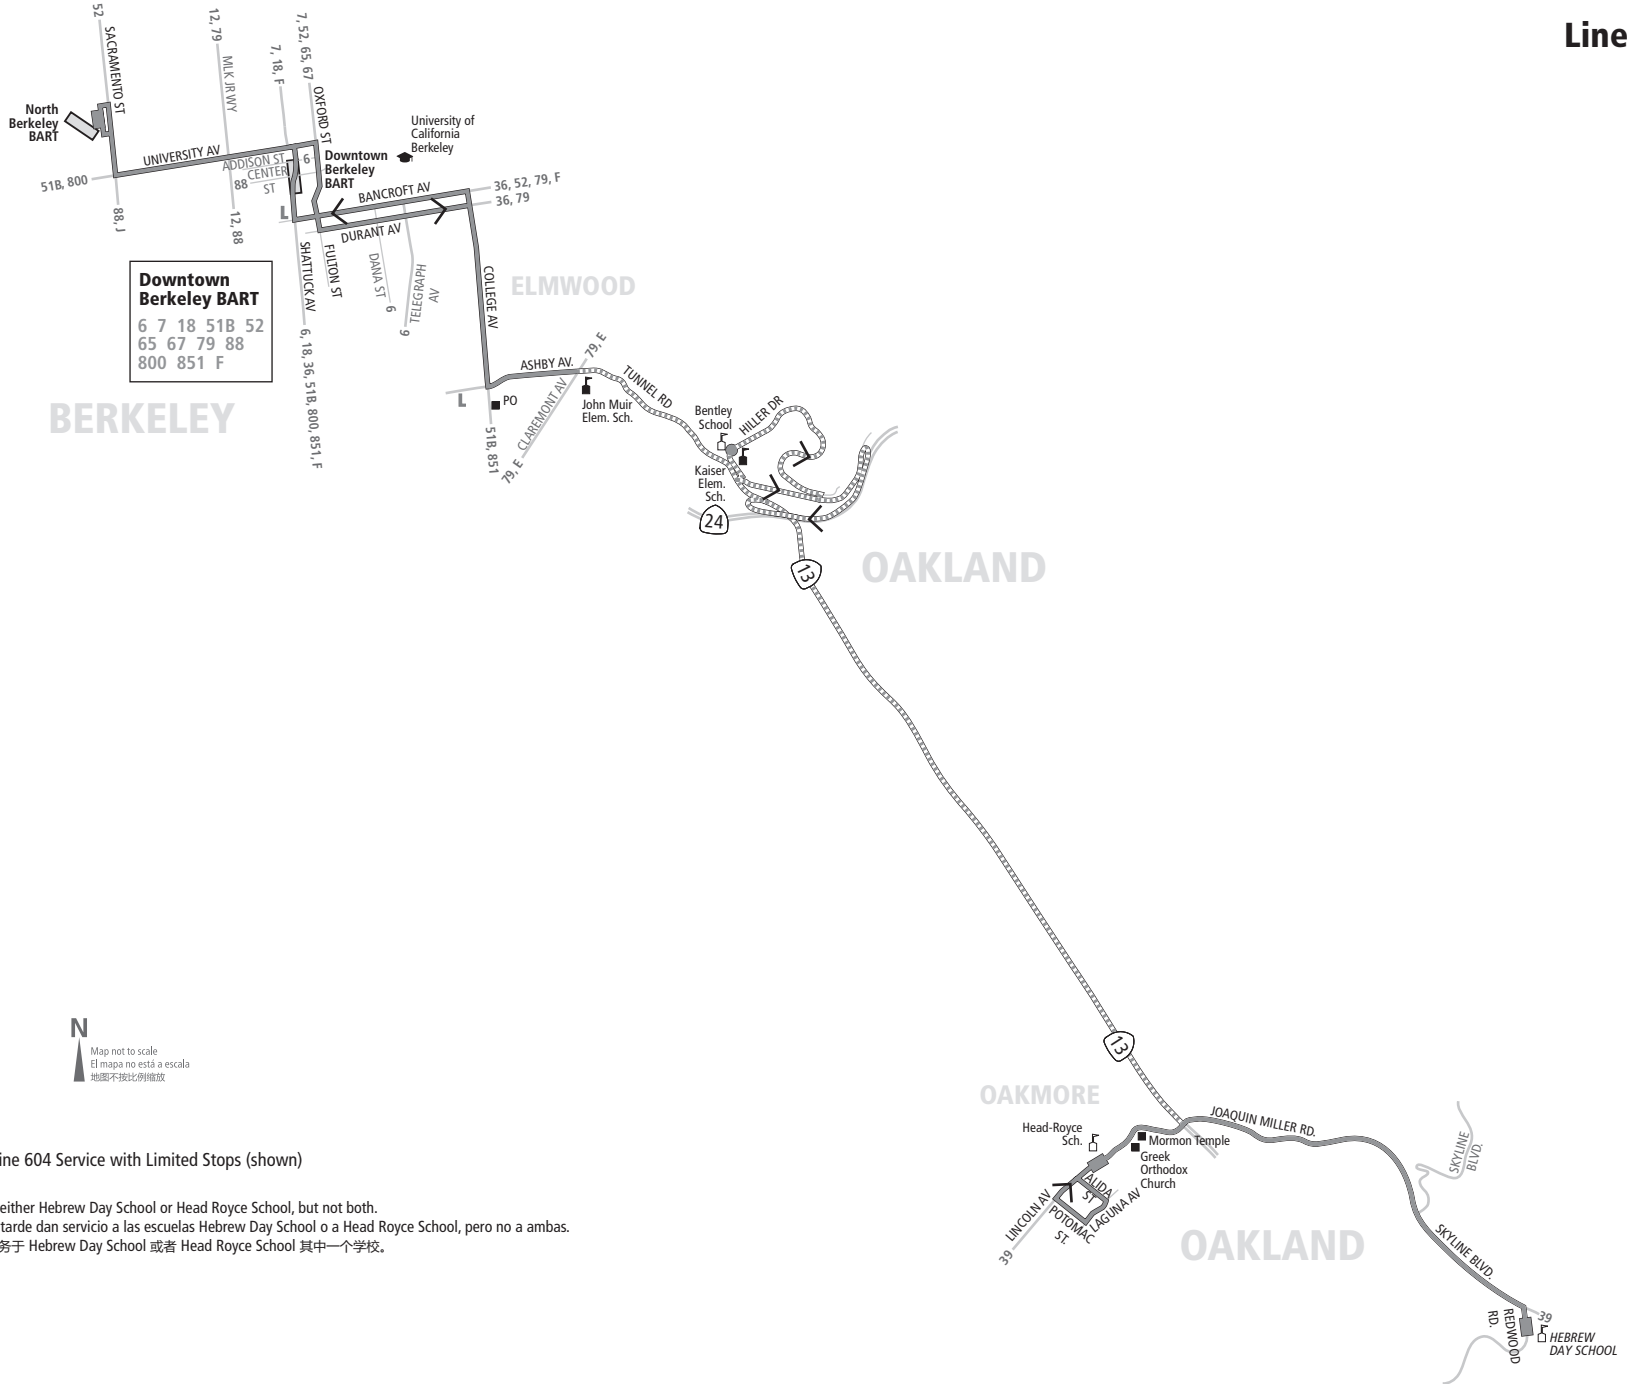

WD-1 — Operates every Monday except Feb. 21 and May. 30; Tuesday; Wednesday; Thursday; and Friday.

604 Monday through Friday except holidays To North Berkeley BART

Note	Oakland Hebrew Day School	Head Royce School	Lincoln Ave. & Monterey Blvd.	Bentley School	College Ave. & Ashby Ave.	Bancroft Way & Telegraph Ave.	Kittredge St. & Shattuck Ave.	Center St. & Shattuck Ave.	North Berkeley BART
F-1	—	—	—	2:30p	2:35p	2:40p	2:43p	2:44p	2:50p
WD-1	—	3:30p	3:40p	3:46p	3:51p	3:56p	3:59p	4:00p	4:06p
WD-1	4:07p	—	—	4:21p	4:26p	4:31p	4:34p	4:35p	4:41p

F-1 — Operates every Friday.

WD-1 — Operates every Monday except Feb. 21 and May. 30; Tuesday; Wednesday; Thursday; and Friday.

604 AC TRANSIT SCHEDULE

SUPPLEMENTARY SERVICE TO SCHOOLS

EFFECTIVE:

December 5, 2021

(dates in notes updated through June 11, 2022)

Berkeley

North Berkeley BART
Downtown Berkeley BART
College Avenue

Head-Royce School

Oakland Hebrew Day School

Monday through Friday except holidays

Lines that are part of AC Transit's supplementary service to schools are open to everyone. Regular local fares apply.

Downtown Berkeley BART
 6 7 18 51B 52
 65 67 79 88
 800 851 F

BERKELEY

ELMWOOD

OAKLAND

OAKMORE

OAKLAND

N
 Map not to scale
 El mapa no está a escala
 地图不按比例缩放

Line 604 Service with Limited Stops (shown)