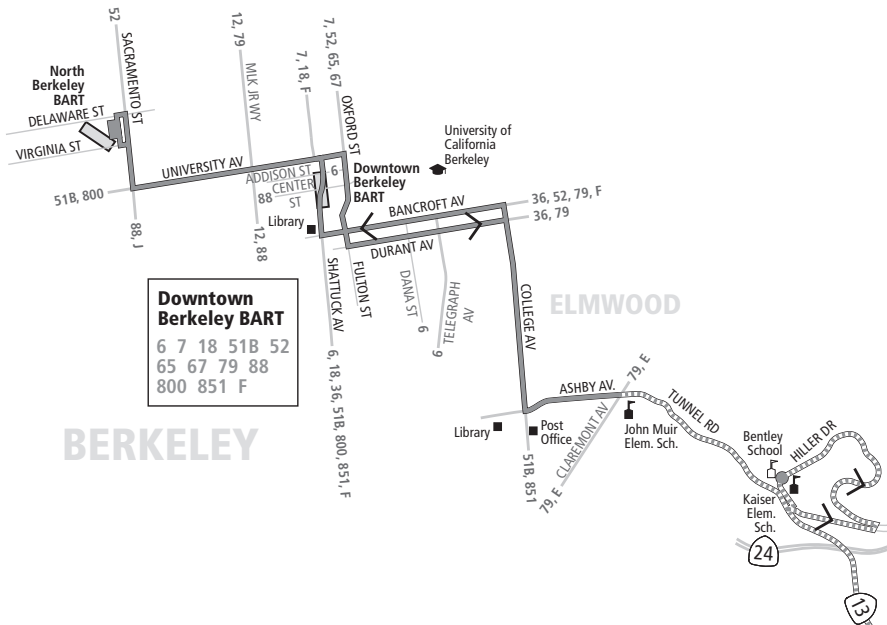

Downtown Berkeley BART
6 7 18 51B 52
65 67 79 88
800 851 F

BERKELEY

ELMWOOD

OAKLAND

N
Map not to scale
El mapa no está a escala
地图不按比例缩放

P.M. trips serve either Hebrew Day School or Head Royce School, but not both

Line 604 Service with Limited Stops (shown)