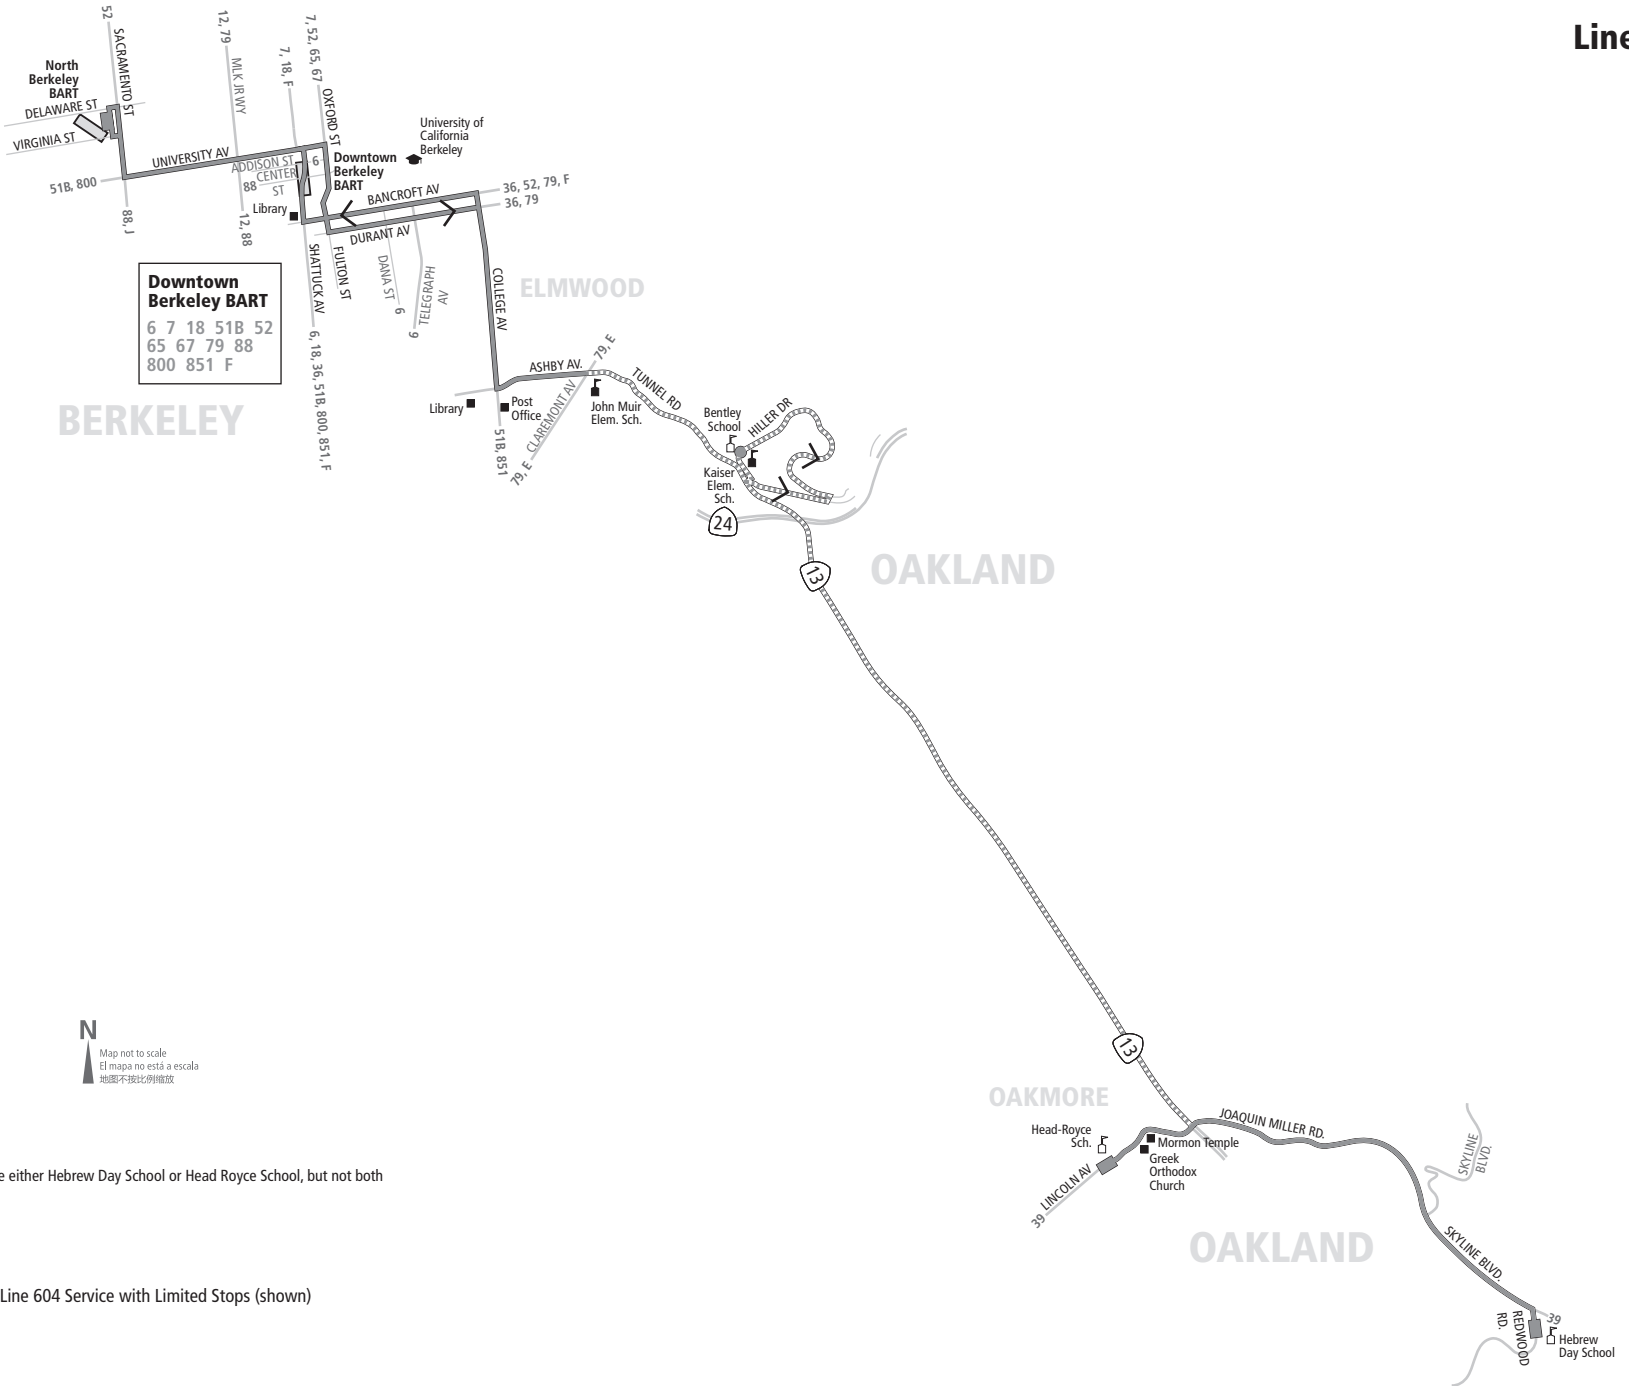

N
Map not to scale
El mapa no está a escala
地圖不按比例縮放

P.M. trips serve either Hebrew Day School or Head Royce School, but not both

Line 604 Service with Limited Stops (shown)