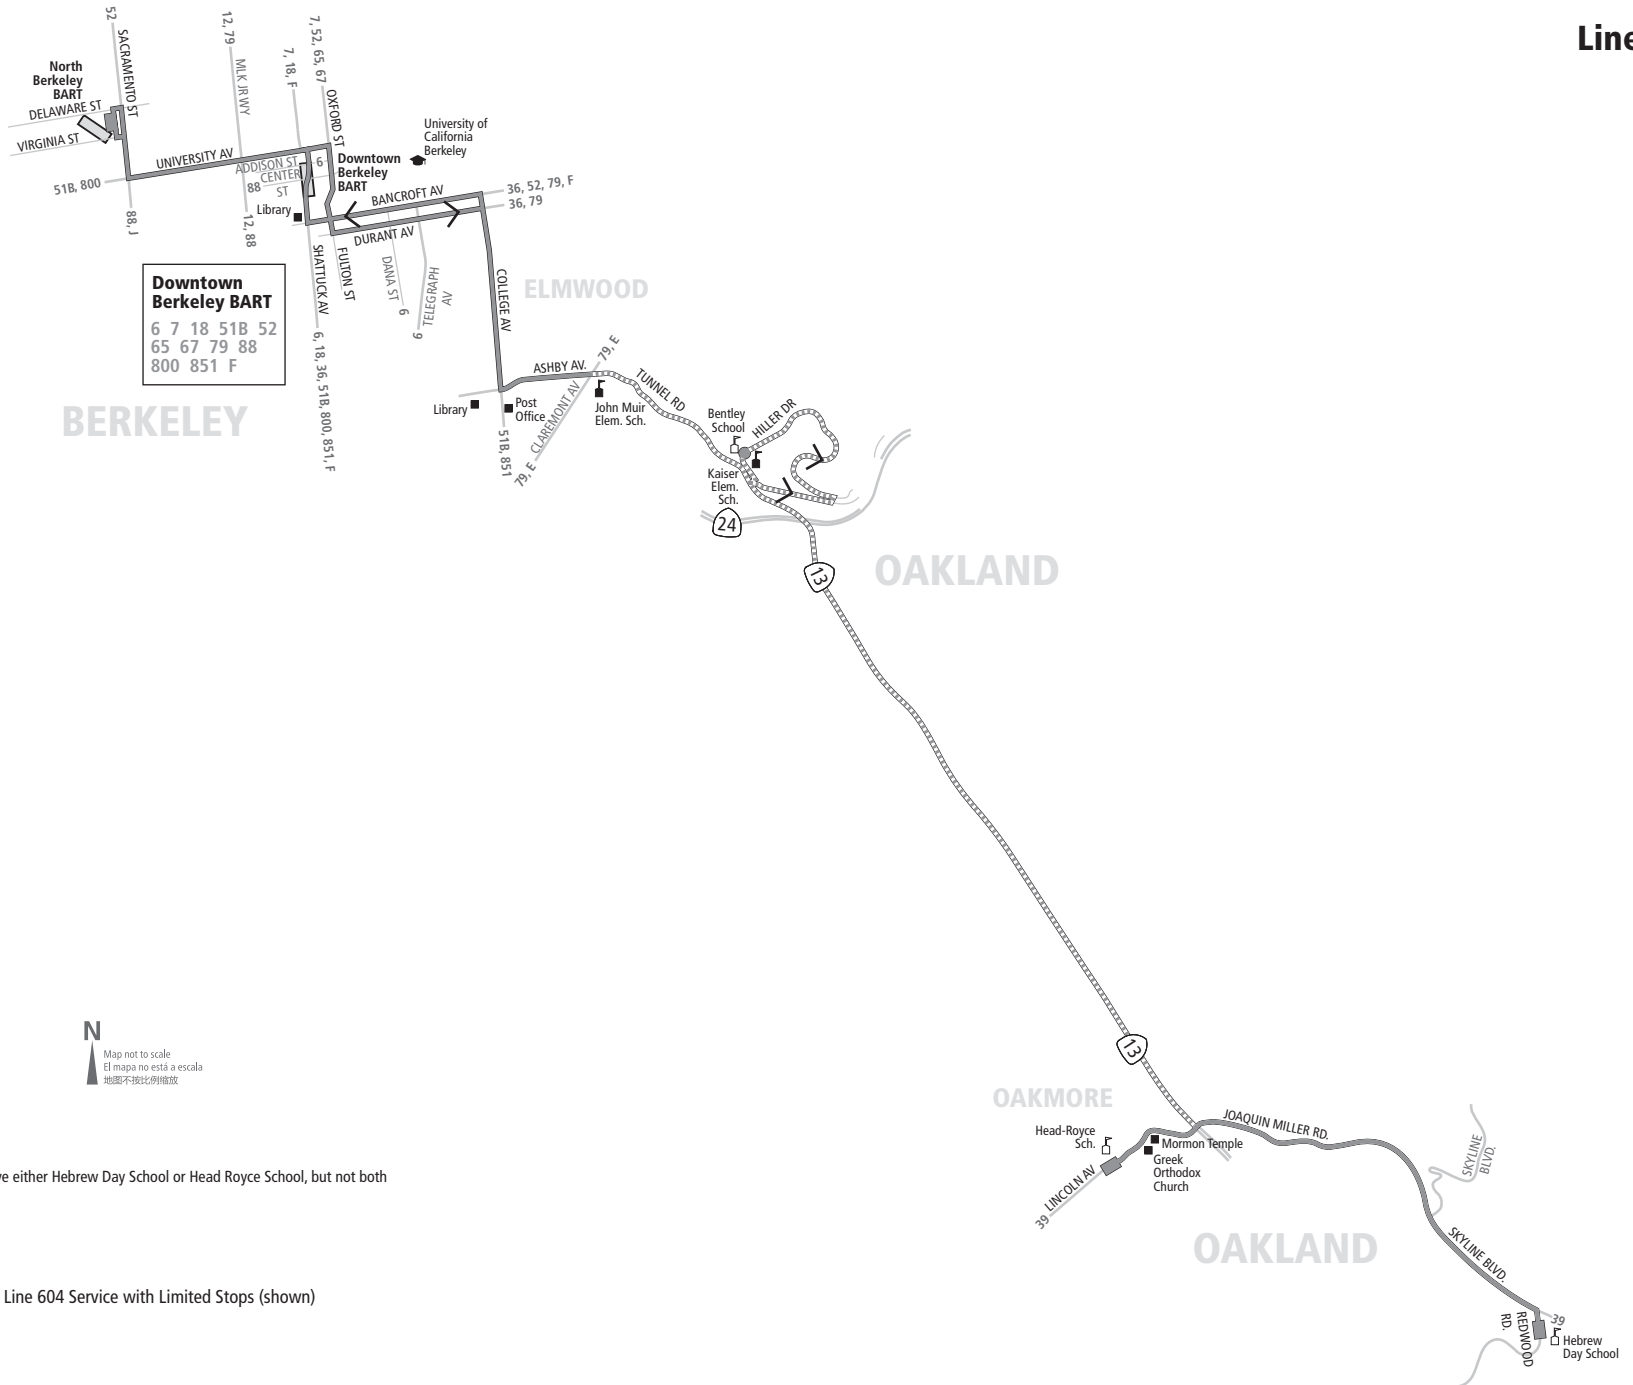

604 Monday through Friday except holidays To Head Royce School

Note	North Berkeley BART	University Ave. & Shattuck Ave.	Durant Ave. & Telegraph Ave.	College Ave. & Ashby Ave.	Bentley School	Mountain Blvd & Joaquin Miller Road	Oakland Hebrew Day School	Lincoln Ave. & Monterey Blvd.	Head Royce School
WD-1	7:21a	7:27a	7:31a	7:37a	7:53a	7:58a	8:05a	8:10a	8:12a

Note	Oakland Hebrew Day School	Head Royce School	Lincoln Ave. & Monterey Blvd.	Bentley School	College Ave. & Ashby Ave.	Bancroft Way & Telegraph Ave.	Kittredge St. & Shattuck Ave.	Center St. & Shattuck Ave.	North Berkeley BART
WD-1	—	3:30p	3:40p	3:46p	3:51p	3:56p	3:59p	4:00p	4:06p
WD-1	4:10p	—	—	4:24p	4:29p	4:34p	4:37p	4:38p	4:44p

EFFECTIVE:
March 5, 2023

- ▶ **Berkeley**
North Berkeley BART
Downtown Berkeley BART
College Avenue
- ▶ **Head-Royce School**
- ▶ **Oakland Hebrew Day School**

Monday through Friday except holidays

Lines that are part of AC Transit's supplementary service to schools are open to everyone. Regular local fares apply.

N
Map not to scale
El mapa no está a escala
地圖不按比例繪放

P.M. trips serve either Hebrew Day School or Head Royce School, but not both

Line 604 Service with Limited Stops (shown)