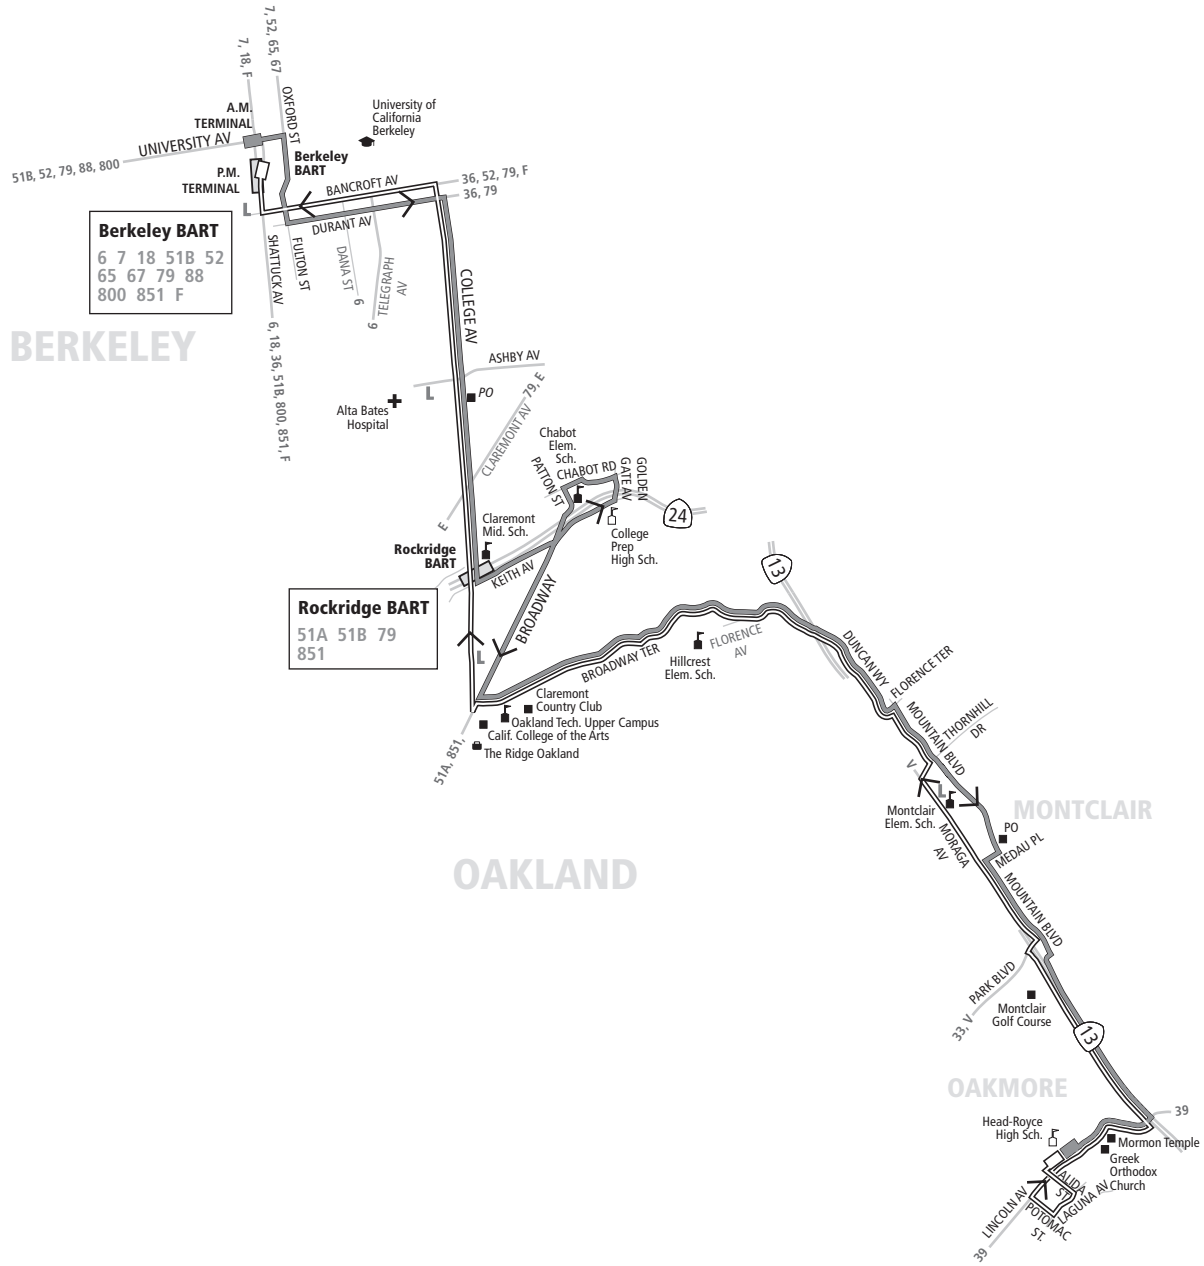

- Line 605 Morning Service from Downtown Berkeley to Head-Royce High School
- Line 605 Afternoon Service from Head-Royce High School to Downtown Berkeley