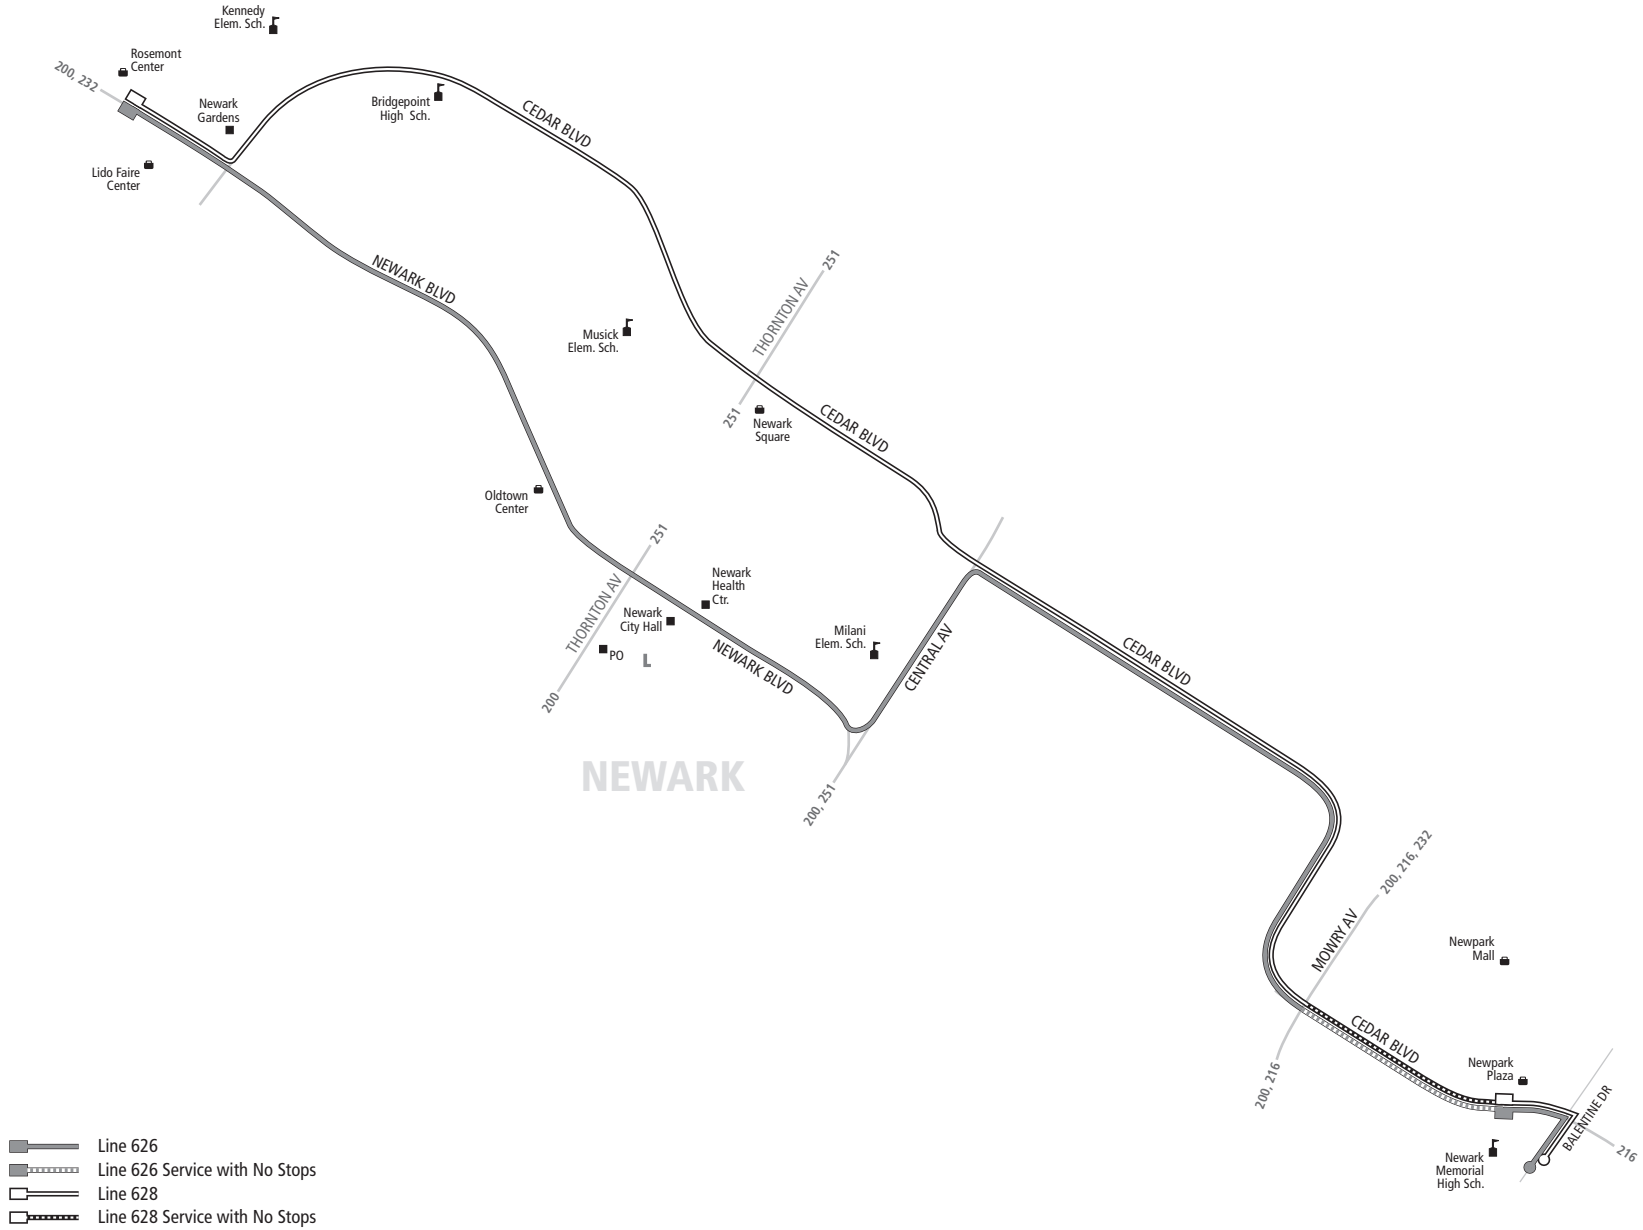

Line 626 Line 628

- Line 626
- Line 626 Service with No Stops
- Line 628
- Line 628 Service with No Stops