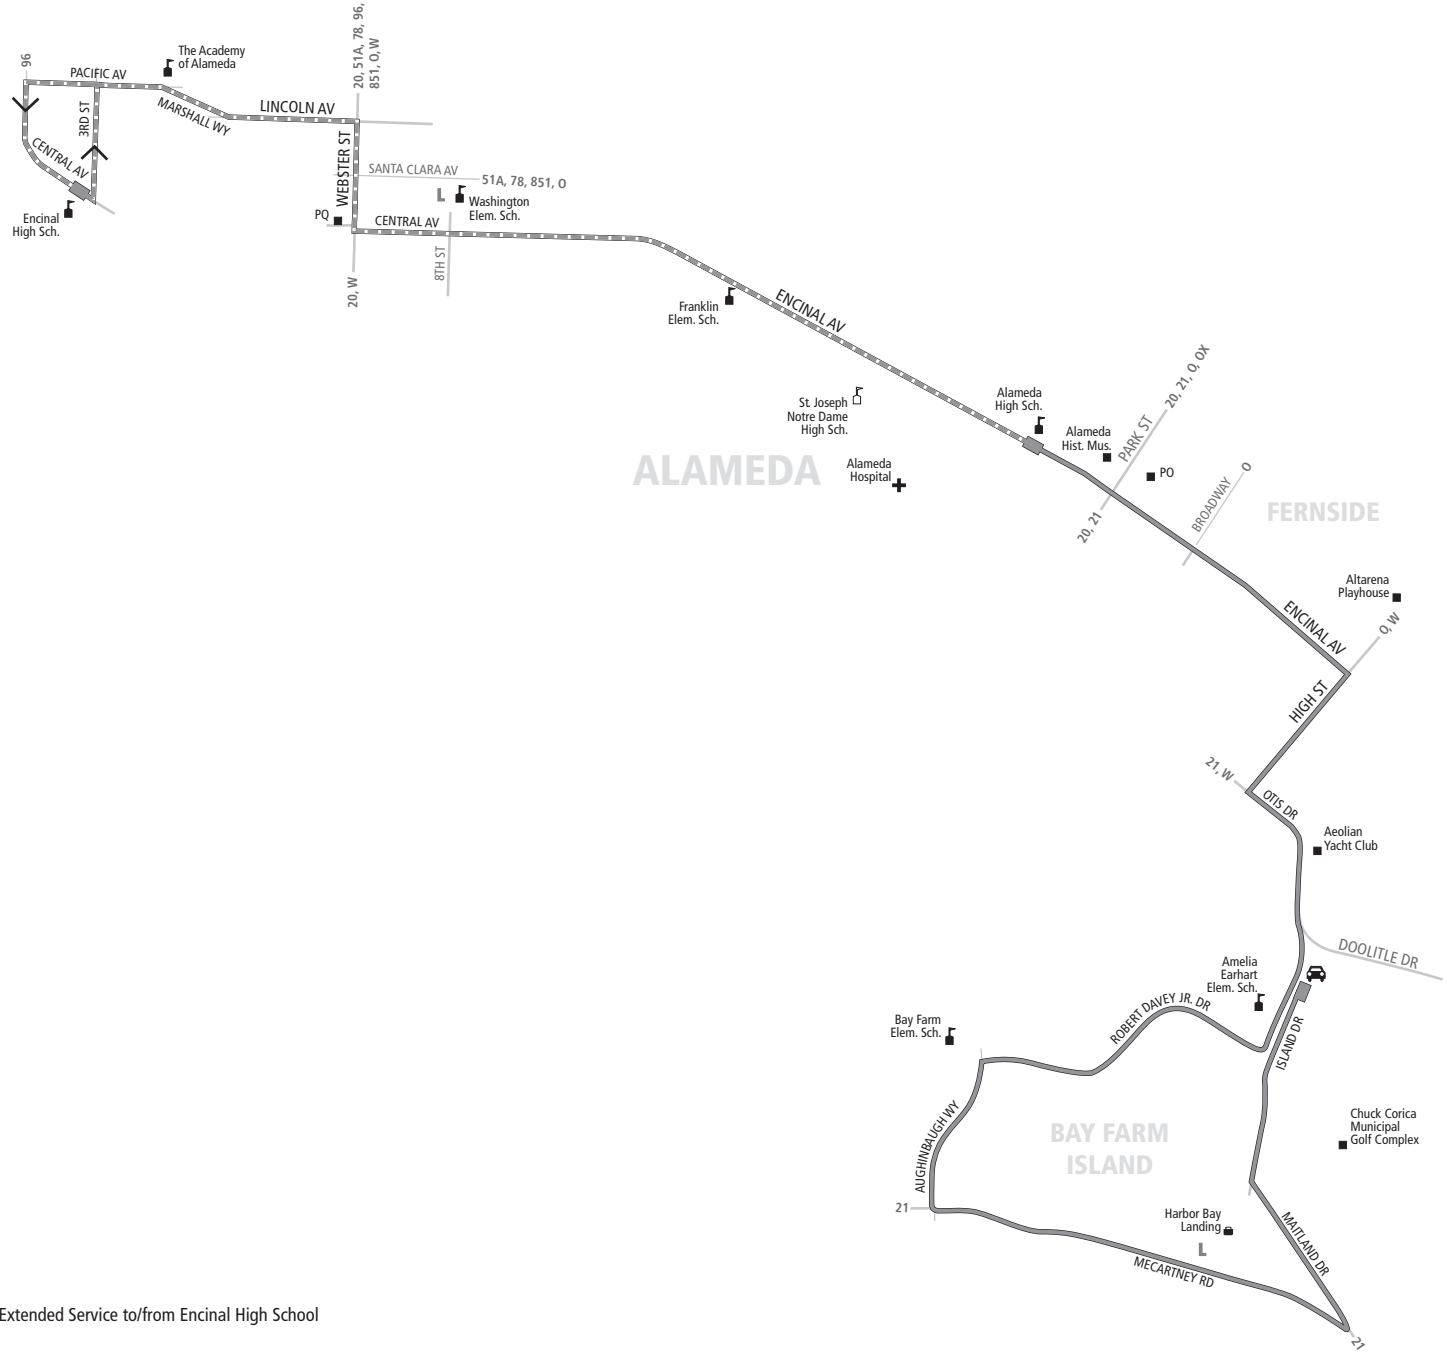

631 Monday through Friday except holidays To Encinal High School

Note	Robert Davey Jr. Dr. & Packet Landing Dr.	Mecartney Road & Verdemar Dr.	High St. & Otis Dr.	Alameda High School	Central Ave. & Webster St.	Encinal High School
WD-4	7:32a	7:39a	7:52a	8:00a	8:08a	8:15a
WD-4	7:41a	7:48a	8:01a	8:09a		

W-3 — Operates every Wednesday except Aug. 10, Nov. 23, Dec. 28, Jan. 4, Feb. 22, Apr. 12 and June 14.

XW-3 — Operates every Monday except Aug. 8, Sep. 5, Oct. 10, Nov. 21, Dec. 26, Jan. 2, Jan. 16, Feb. 20, Apr. 10, May 29 and June 12; Tuesday except Aug. 9, Nov. 22, Dec. 27, Jan. 3, Feb. 21, Apr. 11 and June 13; Thursday except Aug. 11, Nov. 24, Dec. 22, Dec. 29, Jan. 5, Feb. 23, Apr. 13 and June 15; and Friday except Aug. 12, Sep. 2, Nov. 11, Nov. 25, Dec. 23, Dec. 30, Jan. 6, Jan. 27, Feb. 24, Apr. 14, June 9 and June 16.

631 AC TRANSIT SCHEDULE

SUPPLEMENTARY SERVICE TO SCHOOLS

EFFECTIVE:

August 7, 2022

► **Encinal High School**

► **The Academy of Alameda**

Encinal Avenue

► **Alameda High School**

Line 631

-  Line 631
-  Line 631 Extended Service to/from Encinal High School