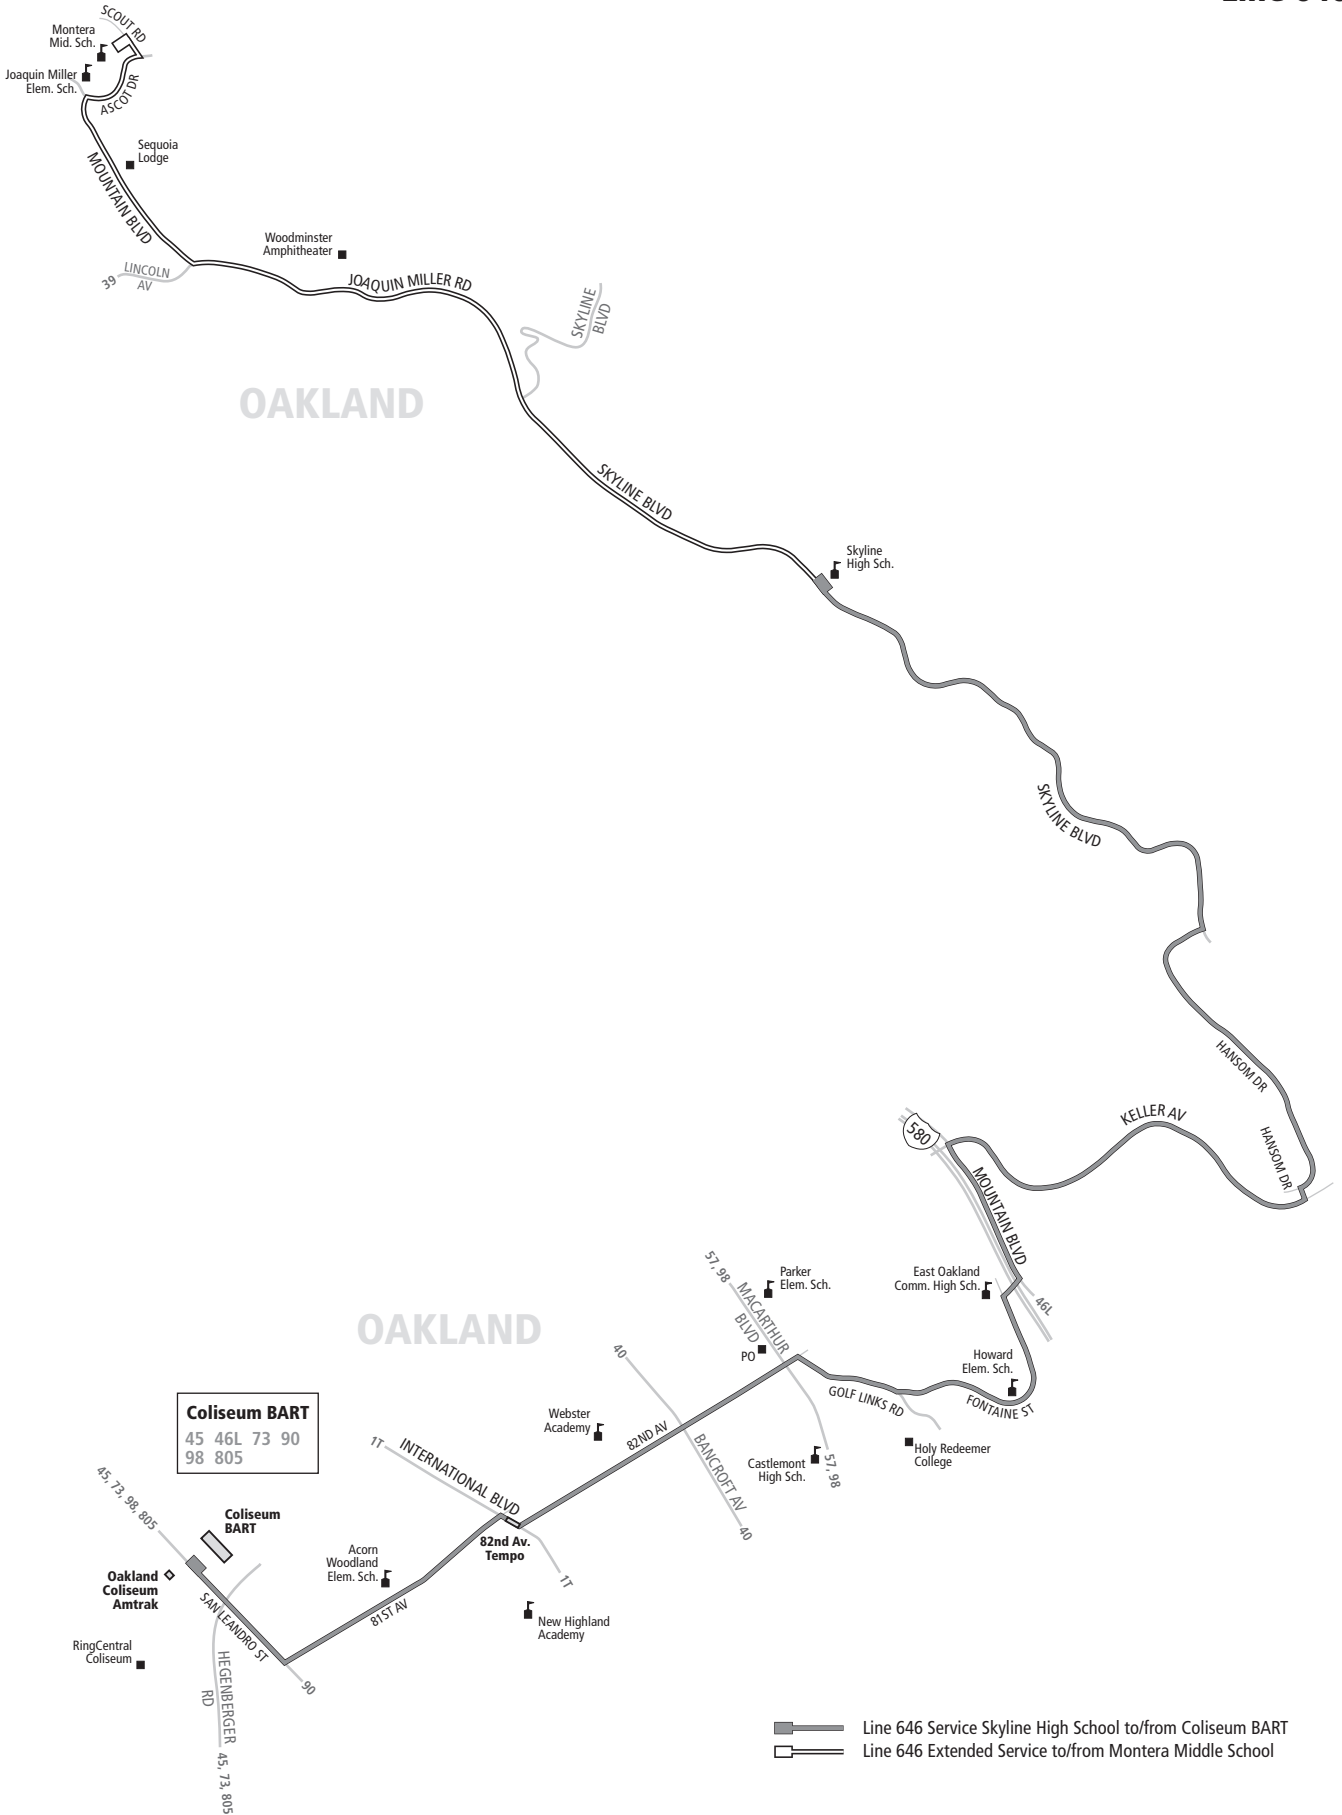

MONTCLAIR

Coliseum BART
45 46L 73 90
98 805

Line 646 Service Skyline High School to/from Coliseum BART
 Line 646 Extended Service to/from Montera Middle School