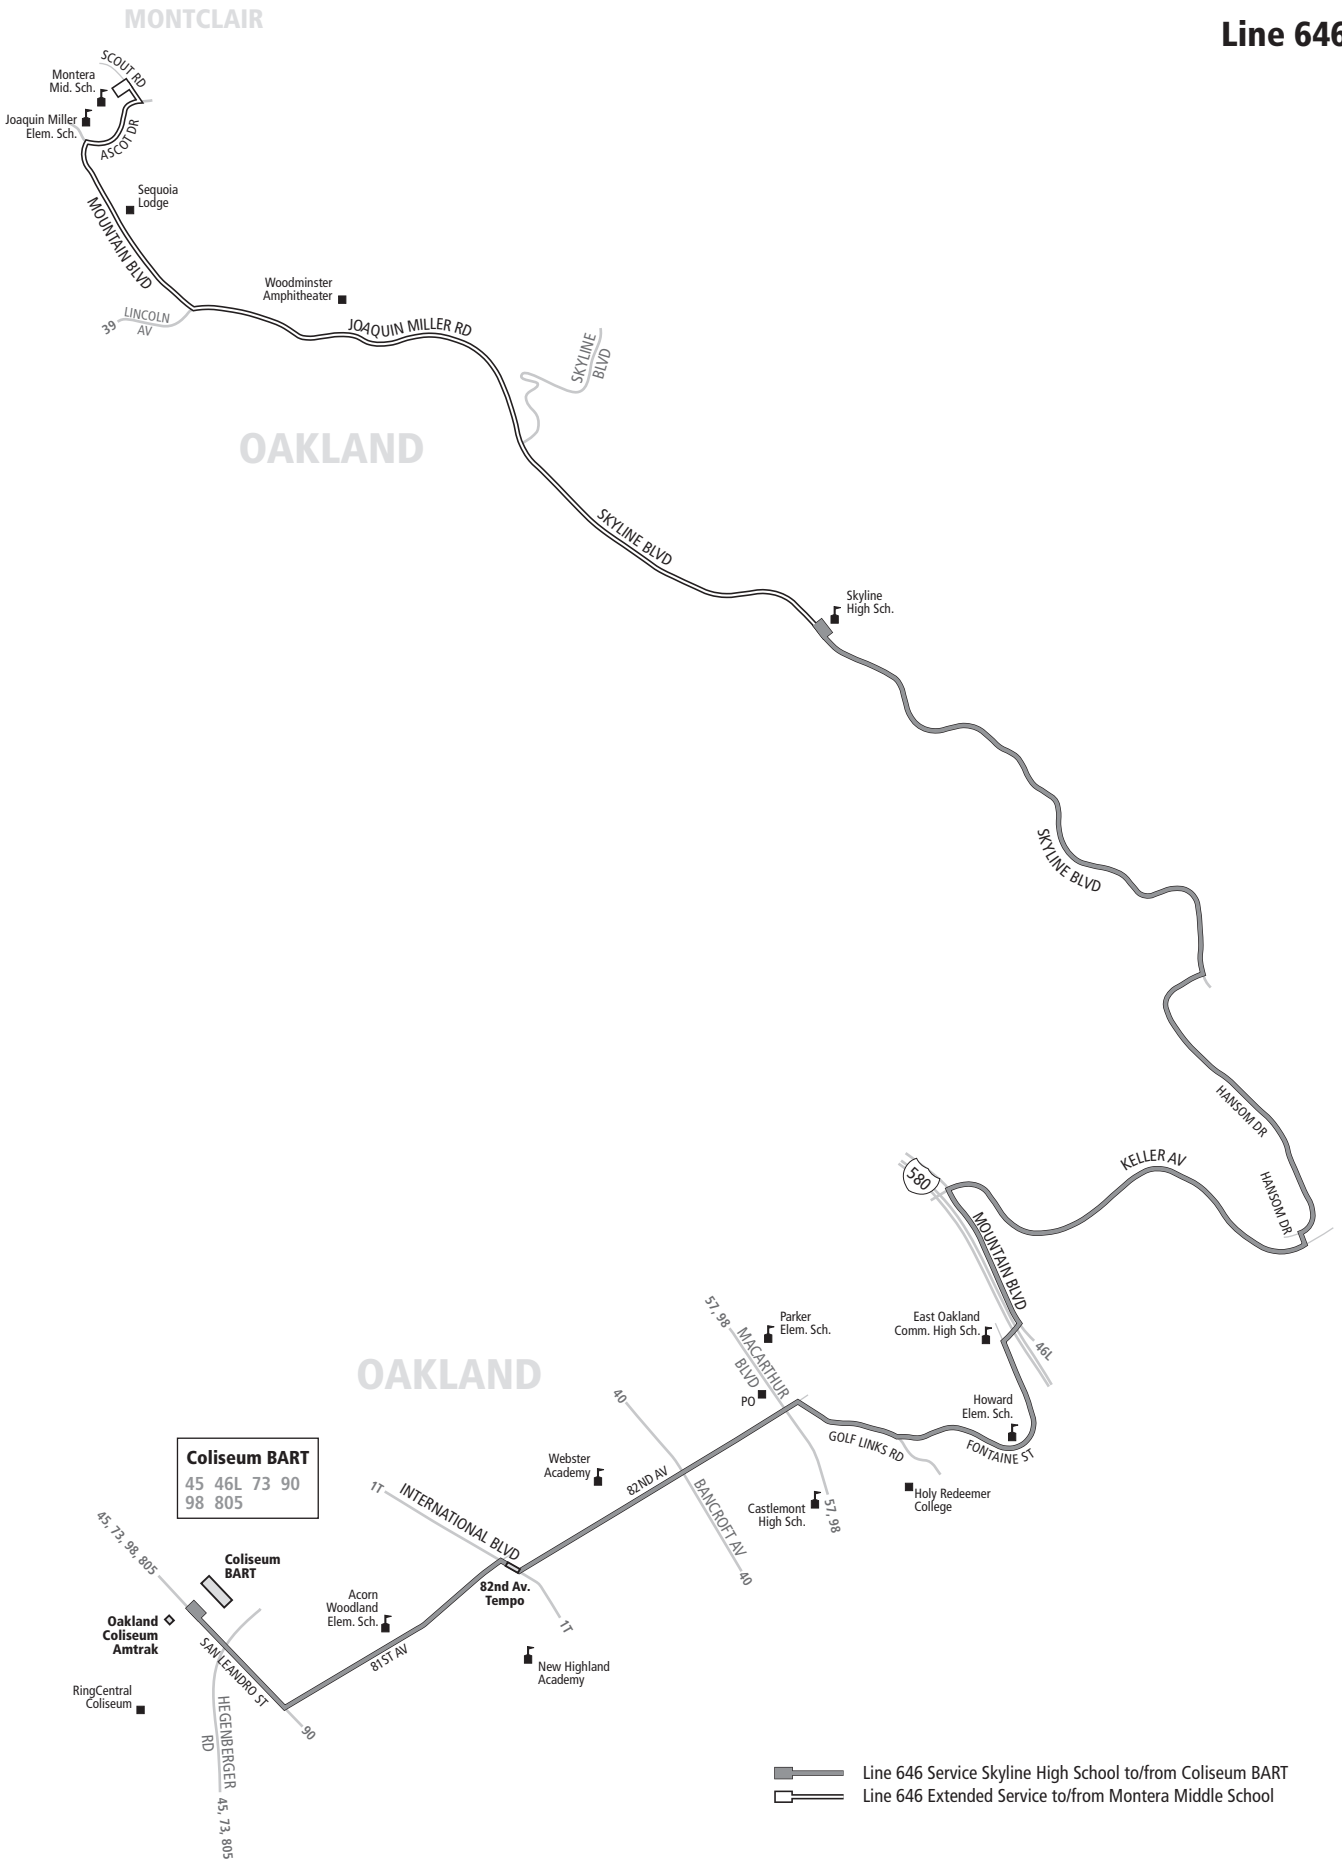

Coliseum BART
45 46L 73 90
98 805