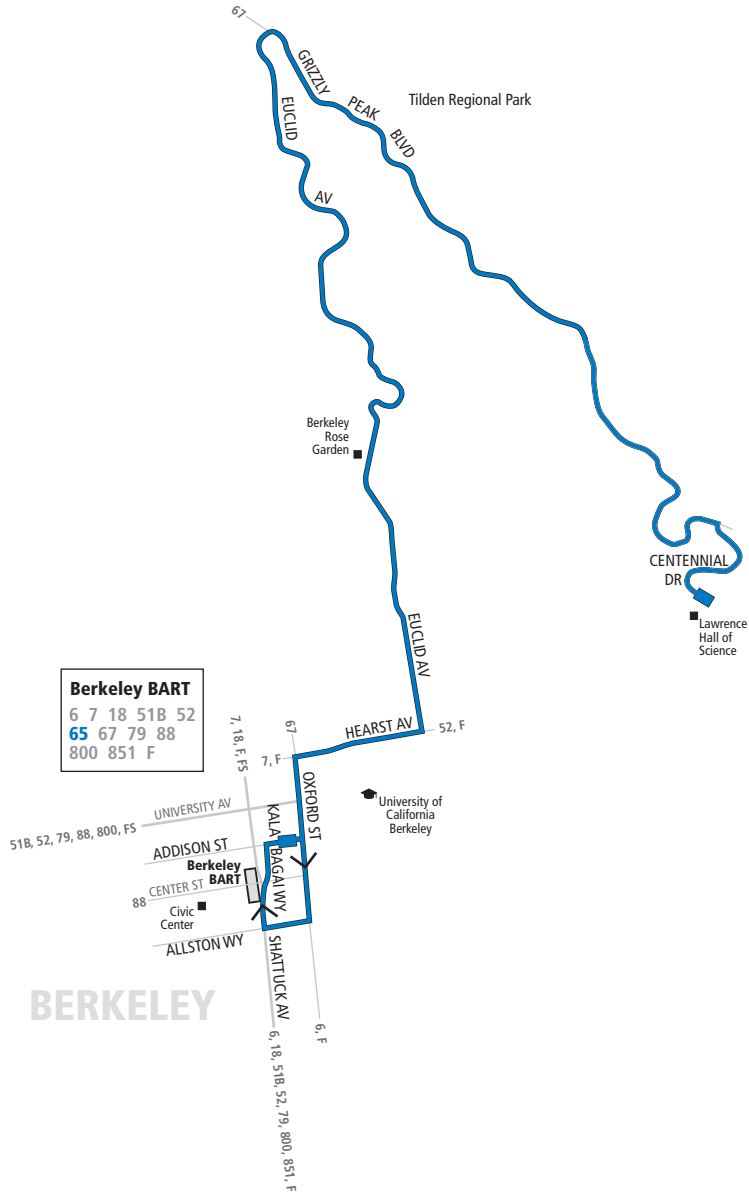

# 65 Monday through Friday except holidays To Downtown Berkeley

Lawrence Hall of Science	Euclid Ave. & Grizzly Peak Blvd.	Oxford St. & Addison St.
7:33a	7:46a	8:00a
8:33a	8:46a	9:00a
9:33a	9:46a	10:00a
10:34a	10:46a	11:00a
11:34a	11:46a	<b>12:00p</b>
<b>12:34p</b>	<b>12:46p</b>	<b>1:00p</b>
<b>1:34p</b>	<b>1:46p</b>	<b>2:00p</b>
<b>2:34p</b>	<b>2:46p</b>	<b>3:00p</b>
<b>3:34p</b>	<b>3:46p</b>	<b>4:00p</b>
<b>4:34p</b>	<b>4:46p</b>	<b>5:00p</b>
<b>5:34p</b>	<b>5:46p</b>	<b>6:00p</b>
<b>6:36p</b>	<b>6:48p</b>	<b>7:02p</b>
<b>7:36p</b>	<b>7:48p</b>	<b>8:02p</b>

# AC TRANSIT SCHEDULE

EFFECTIVE:

**December 5, 2021**

## ***Berkeley***

Downtown Berkeley BART  
Hearst Avenue  
Euclid Avenue  
Grizzly Peak Blvd.  
Lawrence Hall of Science

Monday through Friday except  
holidays

# Line 65

N  
 Map not to scale  
 El mapa no está a escala  
 地圖不按比例縮放